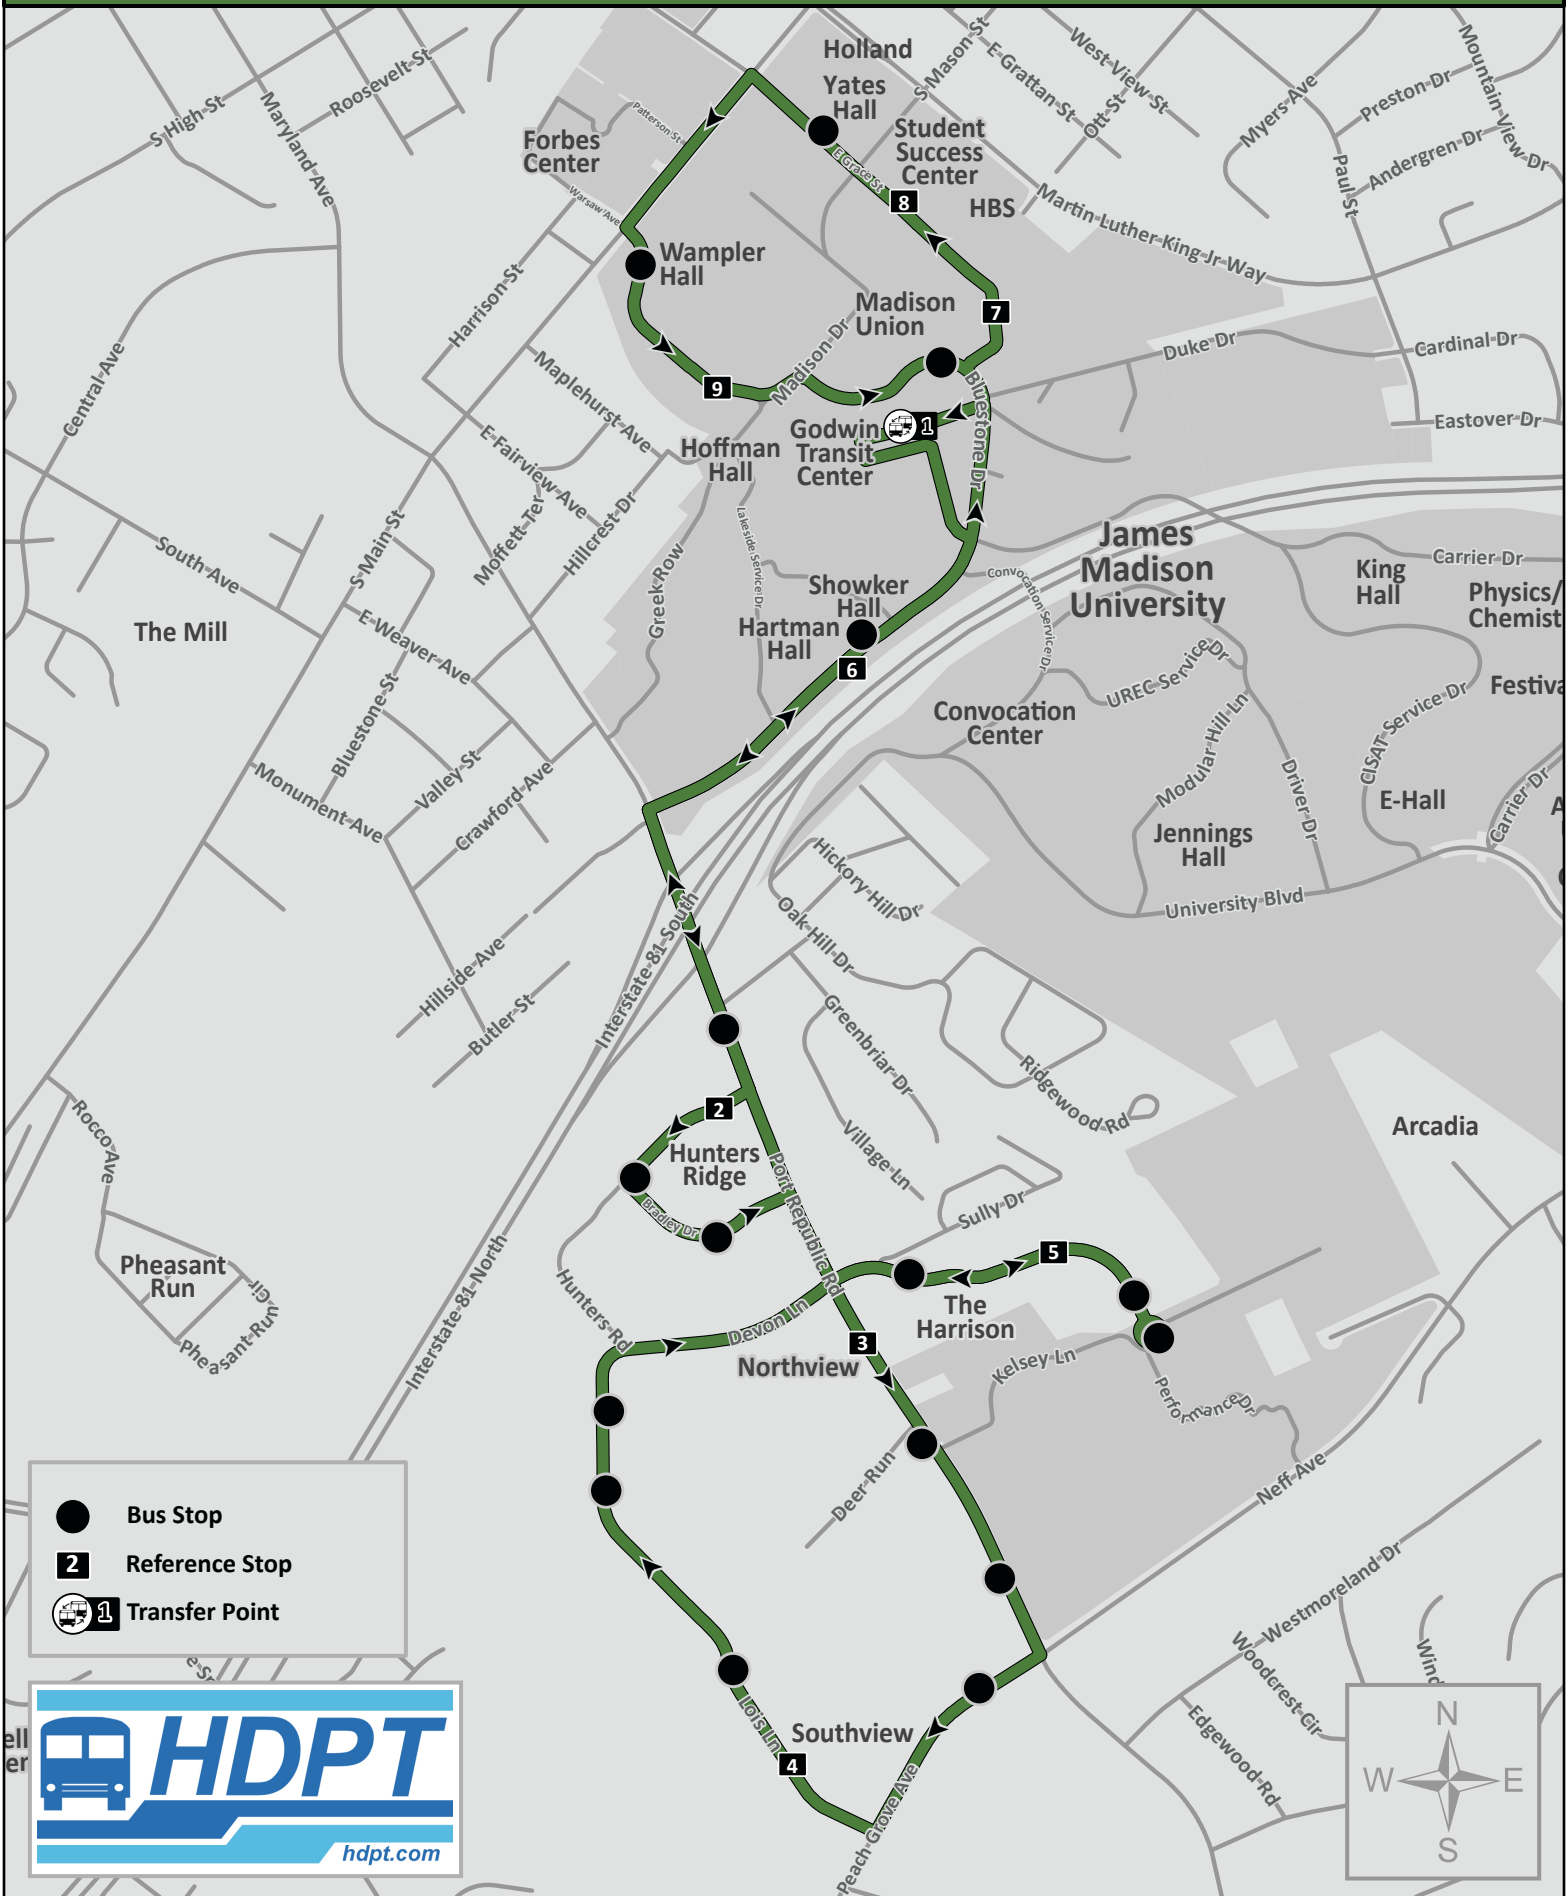

GREEN LINE

Hours of Operation
Monday - Friday: 7:00 am - 7:06 pm

- Bus Stop
- Reference Stop
- 🚌 1 Transfer Point