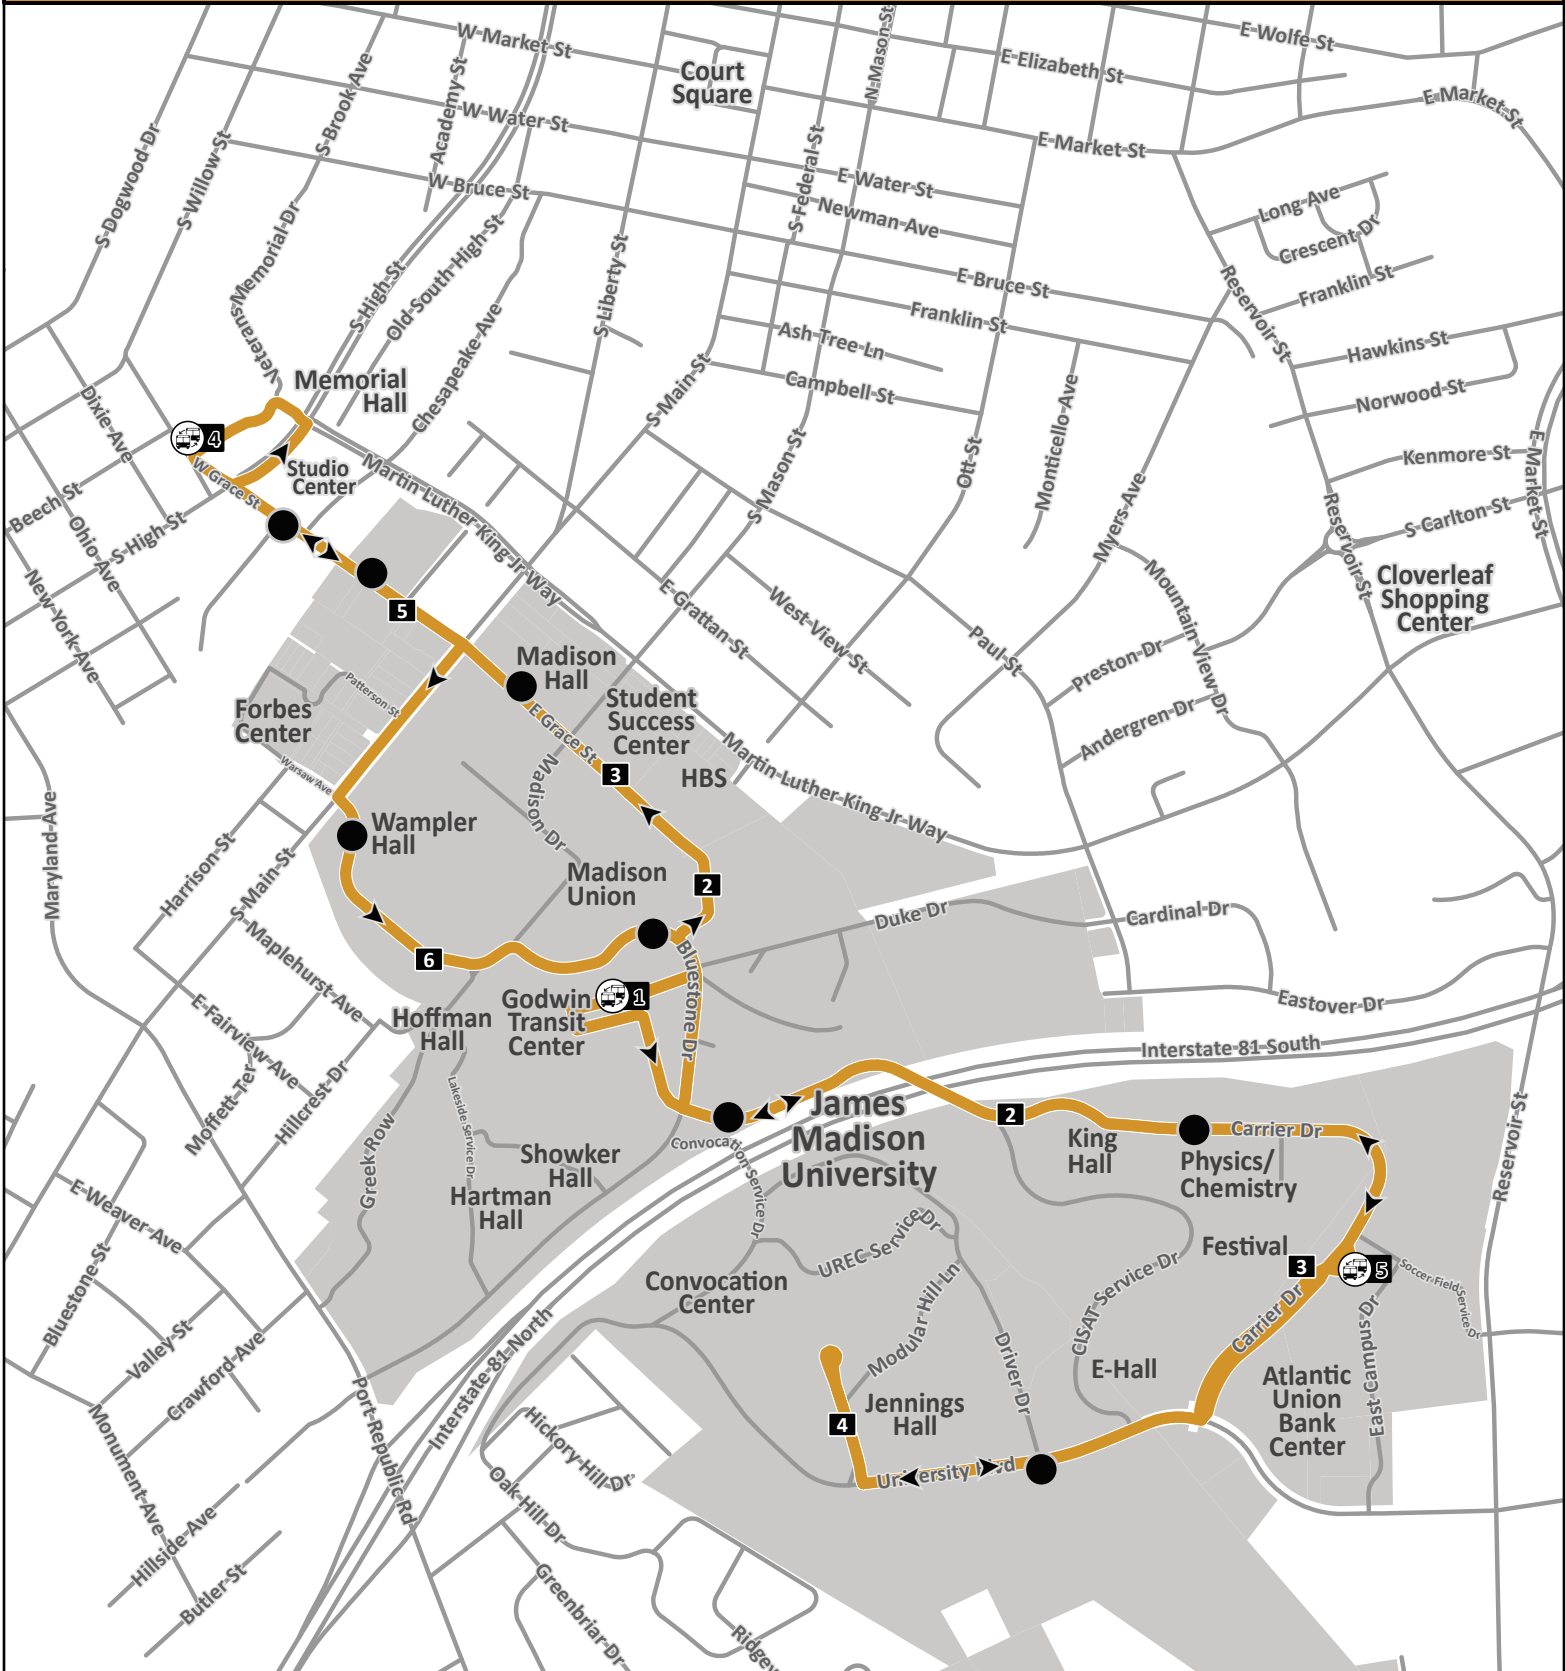

Inner Campus Shuttle Weeknights, Saturdays

Hours of Operation
Monday - Friday: 7:00 pm - 10:50 pm, every 30 minutes
Saturday 9:00 am - 10:50 pm, every 30 minutes

- Bus Stop
- Reference Stop
- Transfer Point

ICS NIGHT

Godwin Transit Center 1 Departs	Taylor Down Under 2	Student Success Center 3	Memorial Hall 4 Arrives	Memorial Hall 4 Departs	across from Grace St. Apartments 5	Hoffman Hall 6	GTC 1 Arrives	GTC 1 Departs	King Hall 7	Festival Conference Center 8	Jennings Hall 9 Arrives	Jennings Hall 9 Departs	Festival 10	Godwin Transit Center 1 Arrives	Hours of Operation:	
7:00 PM	7:01 PM	7:02 PM	7:05 PM	7:12 PM	7:14 PM	7:17 PM	7:20 PM	7:30 PM	7:33 PM	7:36 PM	7:38 PM	7:40 PM	7:43 PM	7:49 PM		
7:30 PM	7:31 PM	7:32 PM	7:35 PM	7:42 PM	7:44 PM	7:47 PM	7:50 PM	8:00 PM	8:03 PM	8:06 PM	8:08 PM	8:10 PM	8:13 PM	8:19 PM	M - F 7:00PM - 11:00PM	
8:00 PM	8:01 PM	8:02 PM	8:05 PM	8:12 PM	8:14 PM	8:17 PM	8:20 PM	8:30 PM	8:33 PM	8:36 PM	8:38 PM	8:40 PM	8:43 PM	8:49 PM		
8:30 PM	8:31 PM	8:32 PM	8:35 PM	8:42 PM	8:44 PM	8:47 PM	8:50 PM	9:00 PM	9:03 PM	9:06 PM	9:08 PM	9:10 PM	9:13 PM	9:19 PM		
9:00 PM	9:01 PM	9:02 PM	9:05 PM	9:12 PM	9:14 PM	9:17 PM	9:20 PM	9:30 PM	9:33 PM	9:36 PM	9:38 PM	9:40 PM	9:43 PM	9:49 PM		
9:30 PM	9:31 PM	9:32 PM	9:35 PM	9:42 PM	9:44 PM	9:47 PM	9:50 PM	10:00 PM	10:03 PM	10:06 PM	10:08 PM	10:10 PM	10:13 PM	10:19 PM		
10:00 PM	10:01 PM	10:02 PM	10:05 PM	10:12 PM	10:14 PM	10:17 PM	10:20 PM	10:30 PM	10:33 PM	10:36 PM	10:38 PM	10:40 PM	10:43 PM	10:49 PM		

ALL STOPS

Stop#

1	175	Godwin Transit Center	7	174	Carrier Dr. across from Hanson Hall
2	285	Grace St. across from Taylor Down Under (Shelter)	7	143	Carrier Dr. @ King Hall (Shelter)
3	286	Grace St. @ Student Success Center	228	228	Carrier Dr. @ Physics/Chemistry (Shelter)
	287	Grace St. @ Madison Hall	8	201	Carrier Dr. @ Festival Conference Center
	184	Grace St. @ Grace Street Apartments	213	213	University Blvd. across from Arboretum
	020	Grace St. @ Studio Center	9	293	Jennings Hall (Shelters)
4	243	Memorial Hall (Shelter)		212	University Blvd. @ Arboretum
	029	Grace St. across from Studio Center (Shelter)	10	237	Carrier Dr. @ Festival (Shelter)
5	185	Grace St. across from Grace Street Apartments		262	Carrier Dr. across from Physics/Chemistry (Shelter)
	199	Bluestone Dr. across Wampler Hall (Shelter)		002	Carrier Dr. @ across King Hall (Shelter)
6	038	Bluestone Dr. @ Hoffman Hall		004	Carrier Dr. @ Hanson Hall
	039	Bluestone Dr. across from Madison Union	1	175	Godwin Transit Center
1	175	Godwin Transit Center