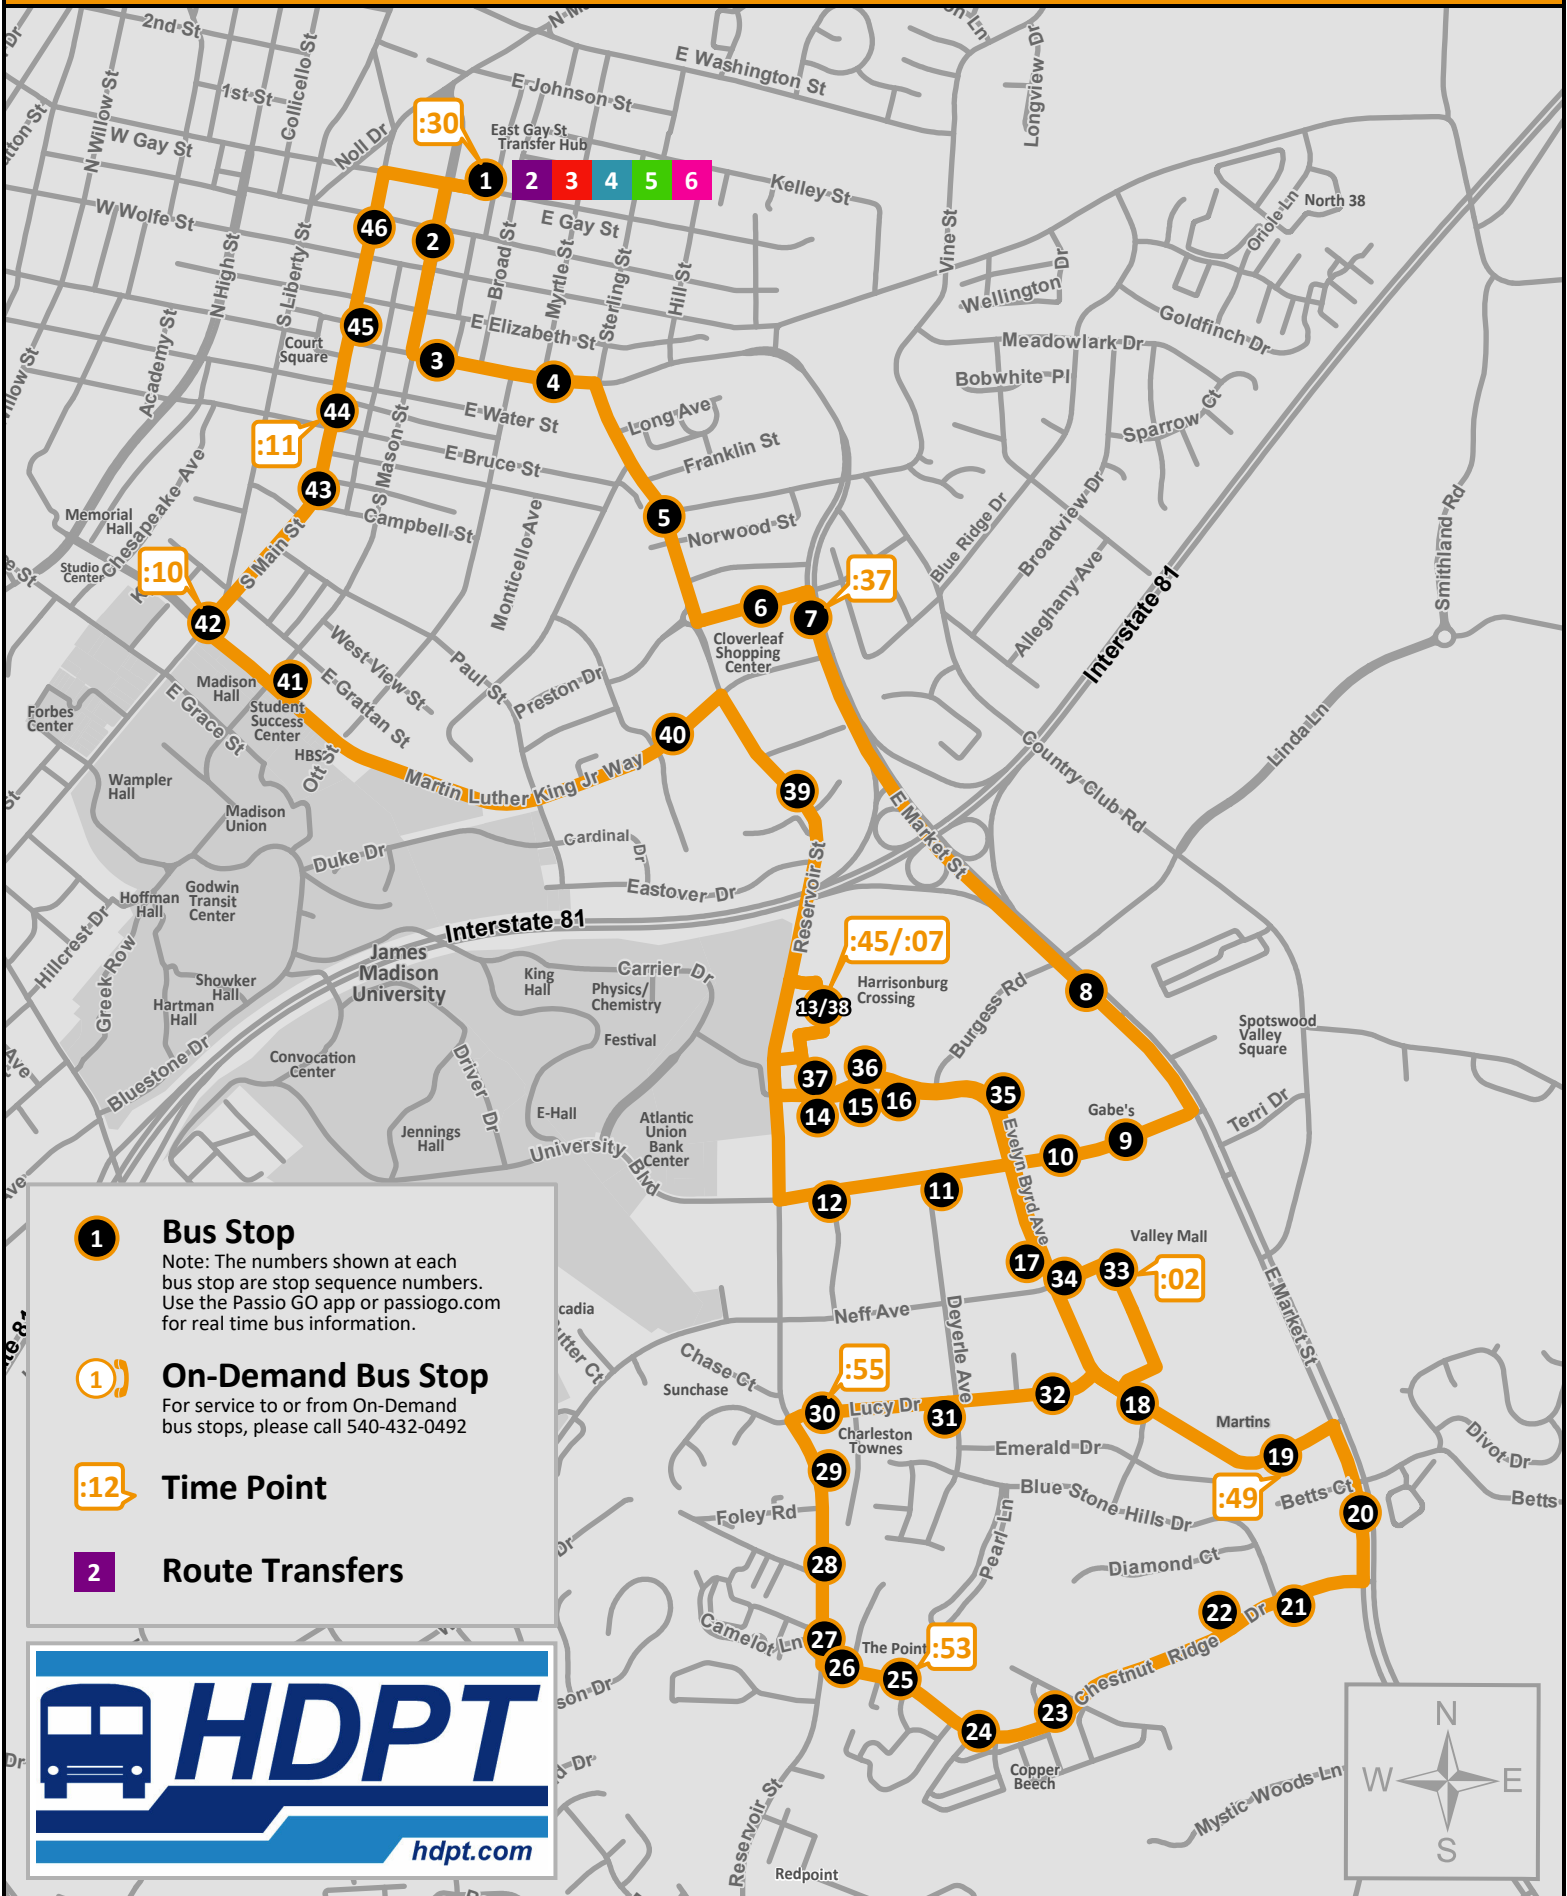

ROUTE 1

Hours of Operation
Weekdays: 6:30 am - 6:15 pm
Saturday: 8:30 am - 5:15 pm

- **1 Bus Stop**
  Note: The numbers shown at each bus stop are stop sequence numbers. Use the Passio GO app or passio.go.com for real time bus information.
- **1 On-Demand Bus Stop**
  For service to or from On-Demand bus stops, please call 540-432-0492
- **:12 Time Point**
- **2 Route Transfers**