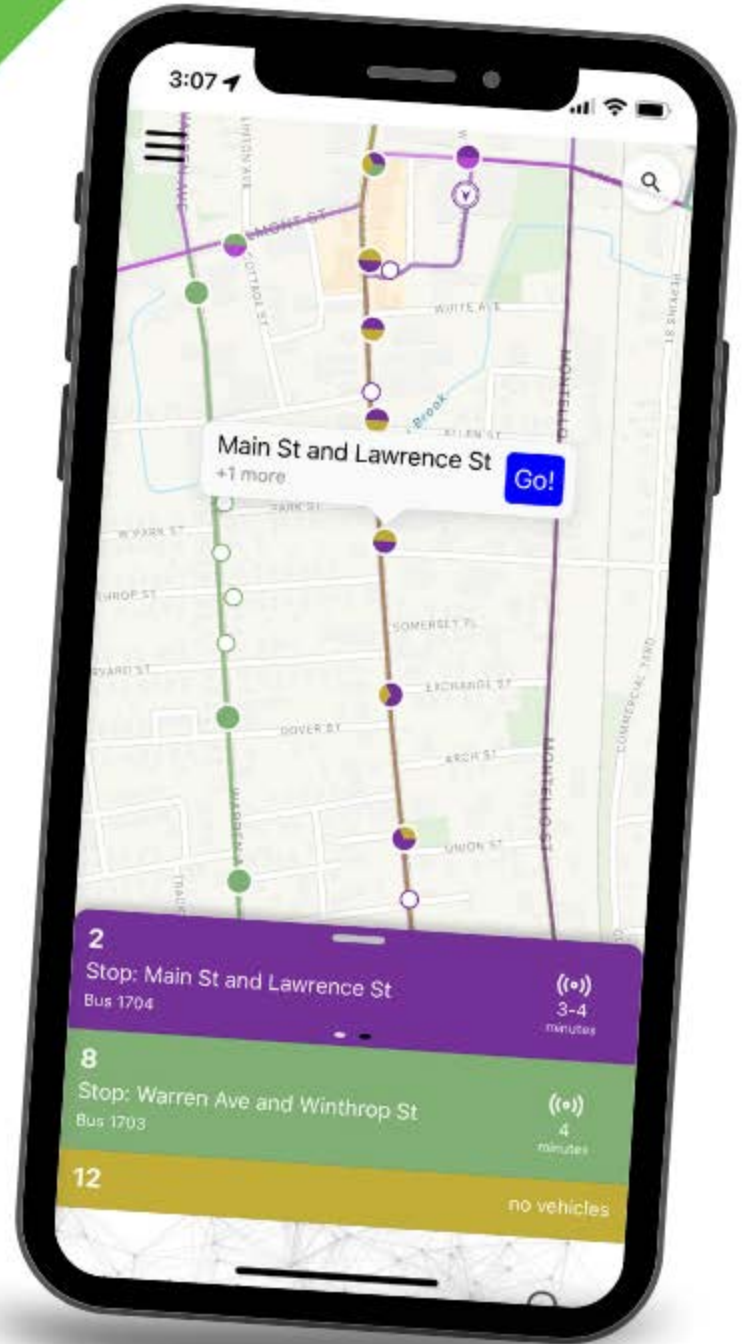

FOLLOW YOUR BUS

Download the Passio GO app