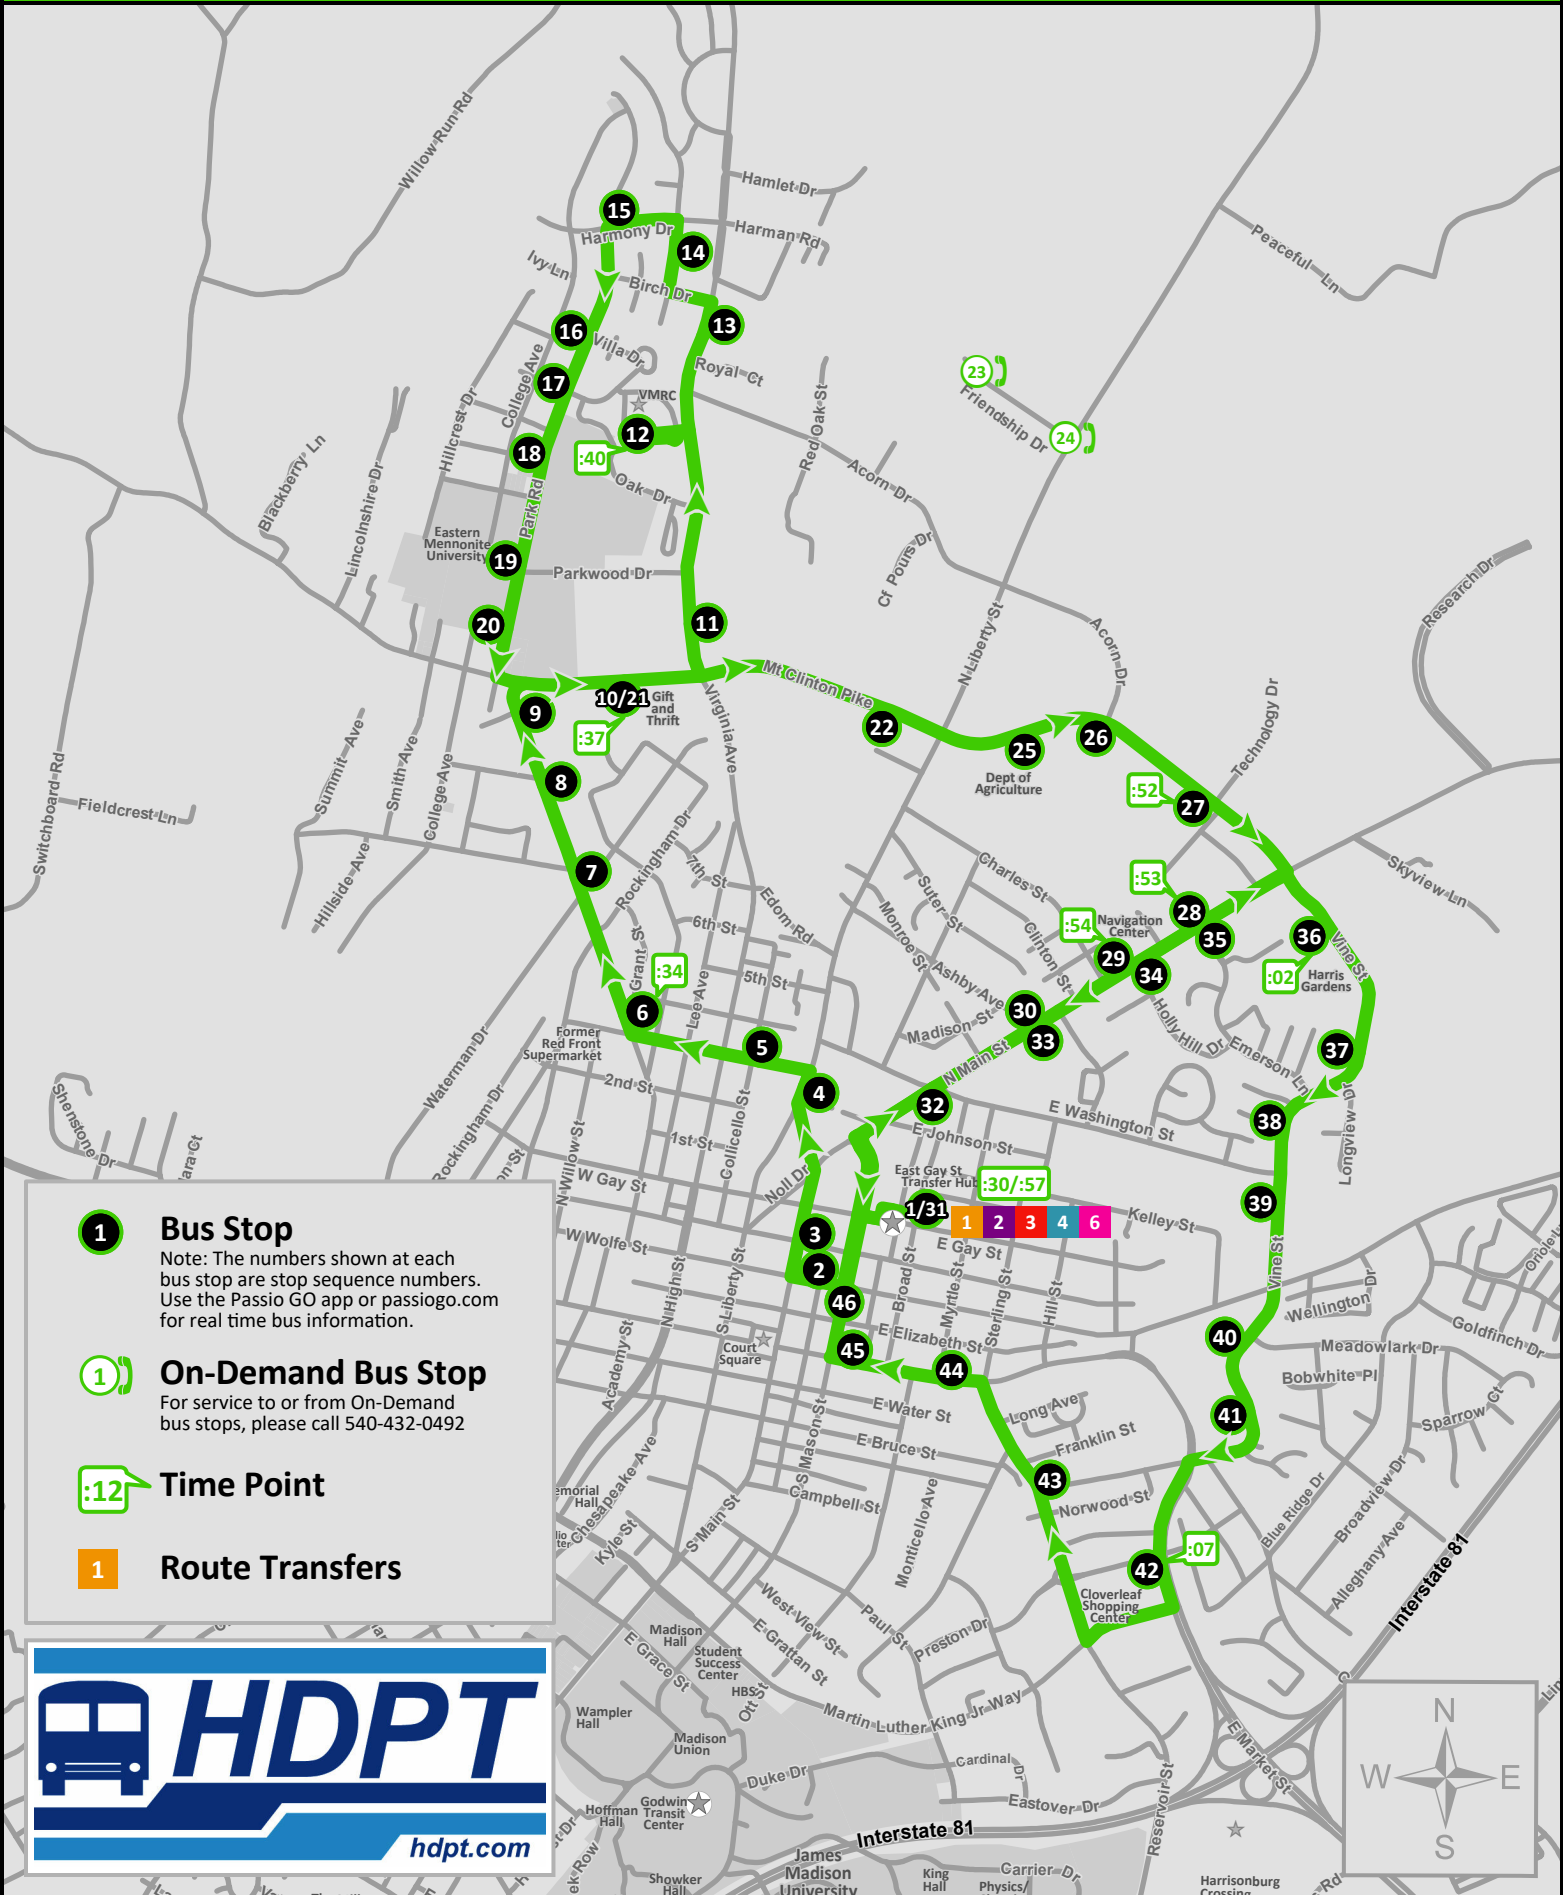

ROUTE 5

Hours of Operation
Weekdays: 6:30 am - 6:15 pm
Saturday: 8:30 am - 5:15 pm

- **1** **Bus Stop**
  Note: The numbers shown at each bus stop are stop sequence numbers. Use the Passio GO app or passio.com for real time bus information.
- **1** **On-Demand Bus Stop**
  For service to or from On-Demand bus stops, please call 540-432-0492
- **:12** **Time Point**
- **1** **Route Transfers**