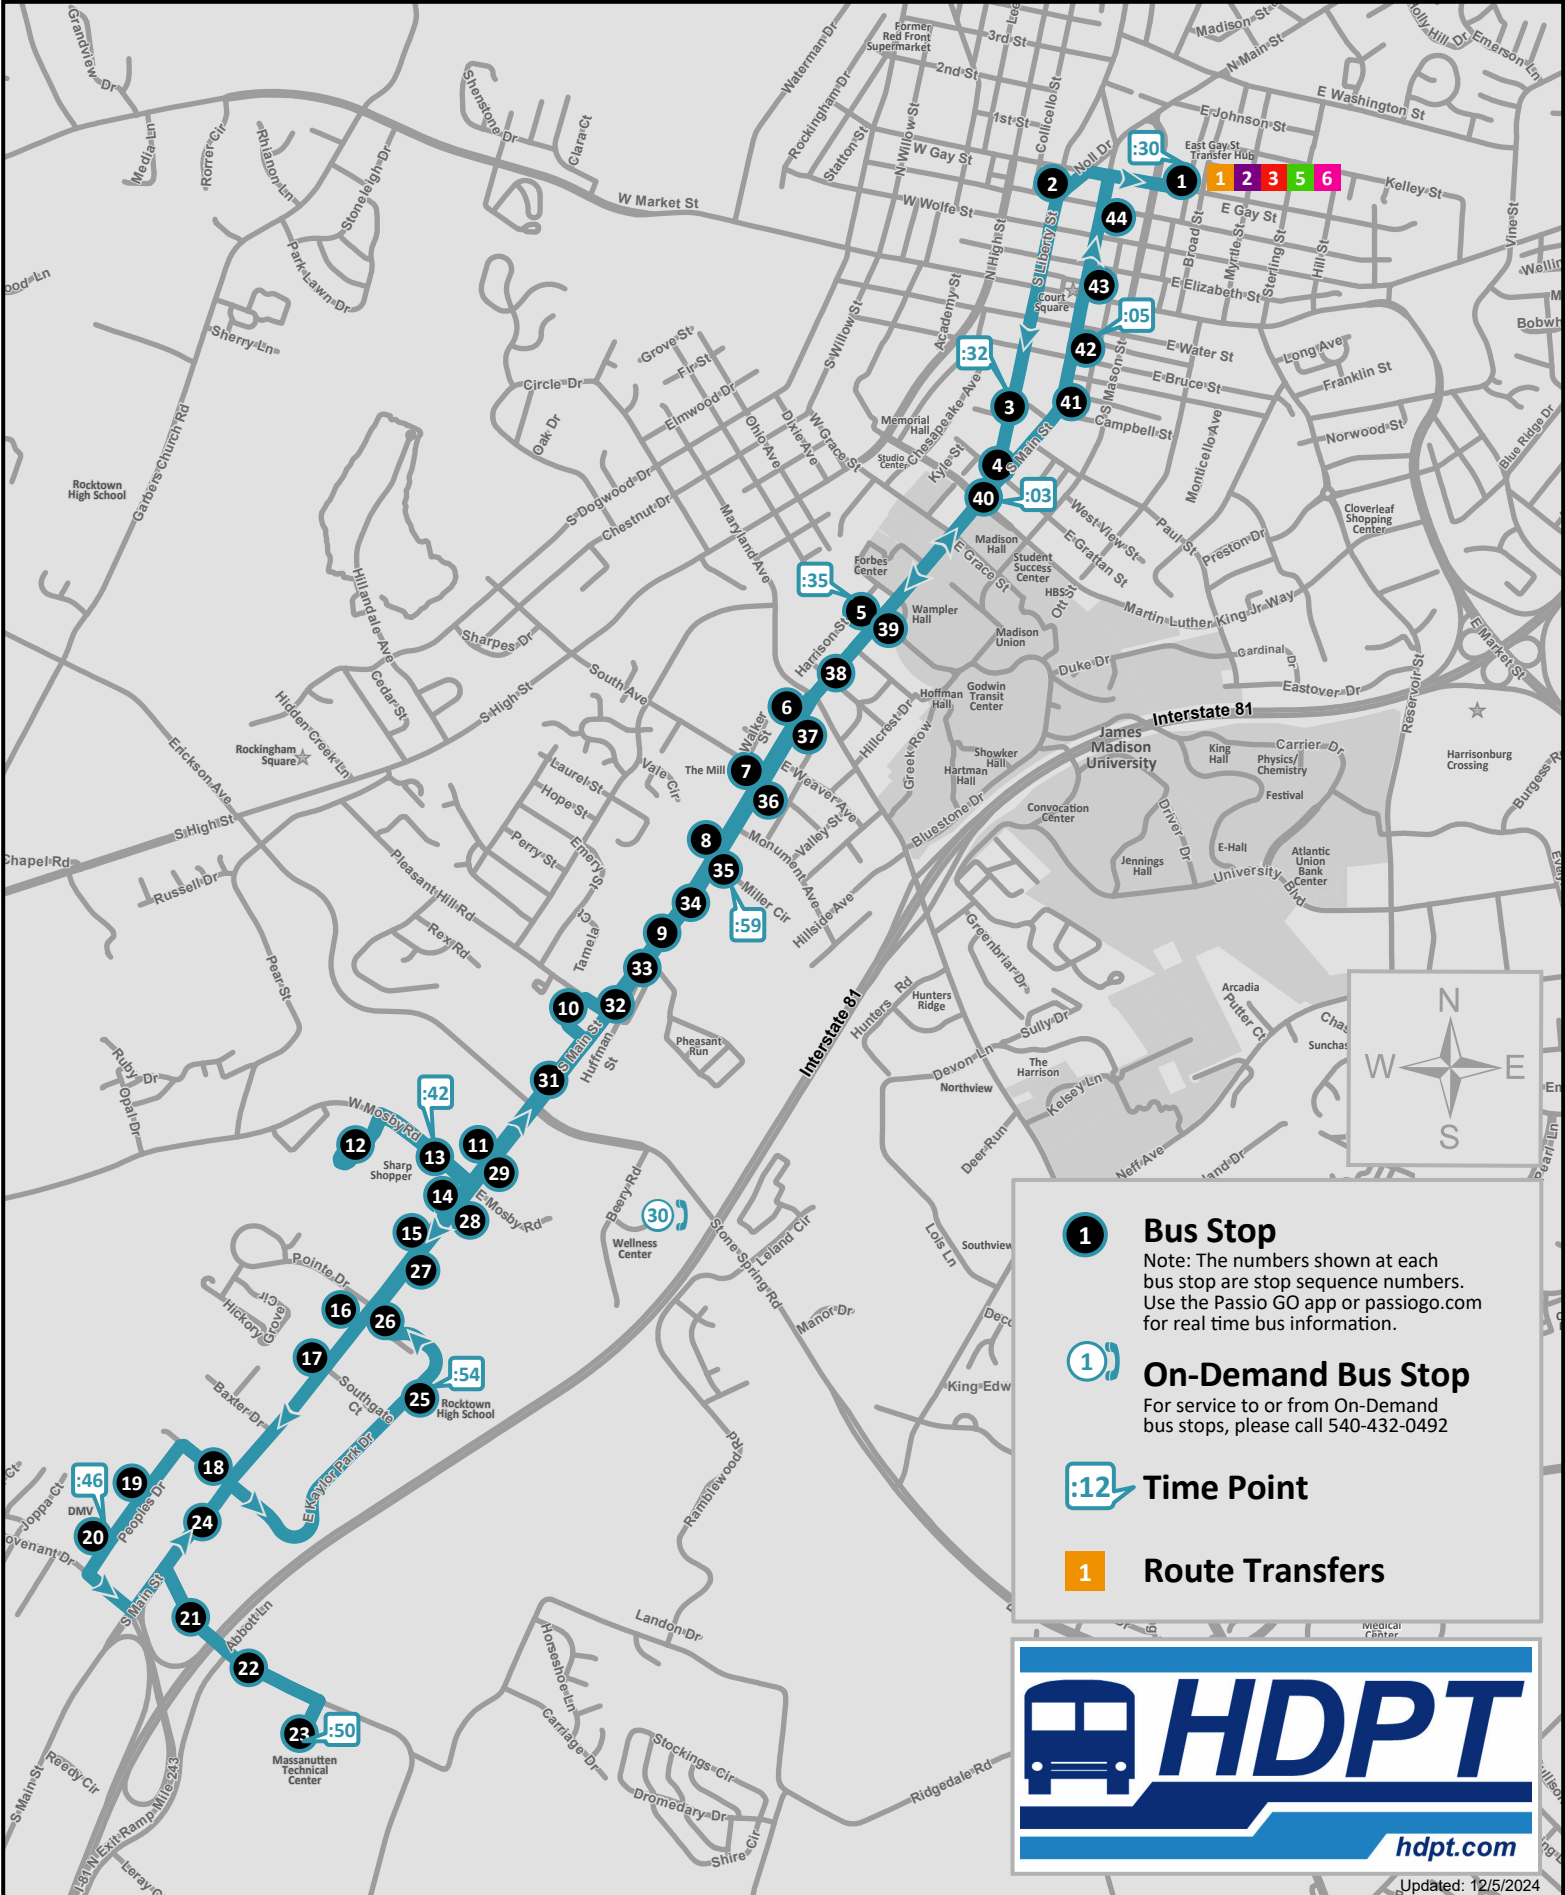

ROUTE 4

Hours of Operation
Weekdays: 6:30 am - 6:09 pm
Saturday: 8:30 am - 5:09 pm

- **1** **Bus Stop**
  Note: The numbers shown at each bus stop are stop sequence numbers. Use the Passio GO app or passio.go.com for real time bus information.
- **1** **On-Demand Bus Stop**
  For service to or from On-Demand bus stops, please call 540-432-0492
- **:12** **Time Point**
- **1** **Route Transfers**