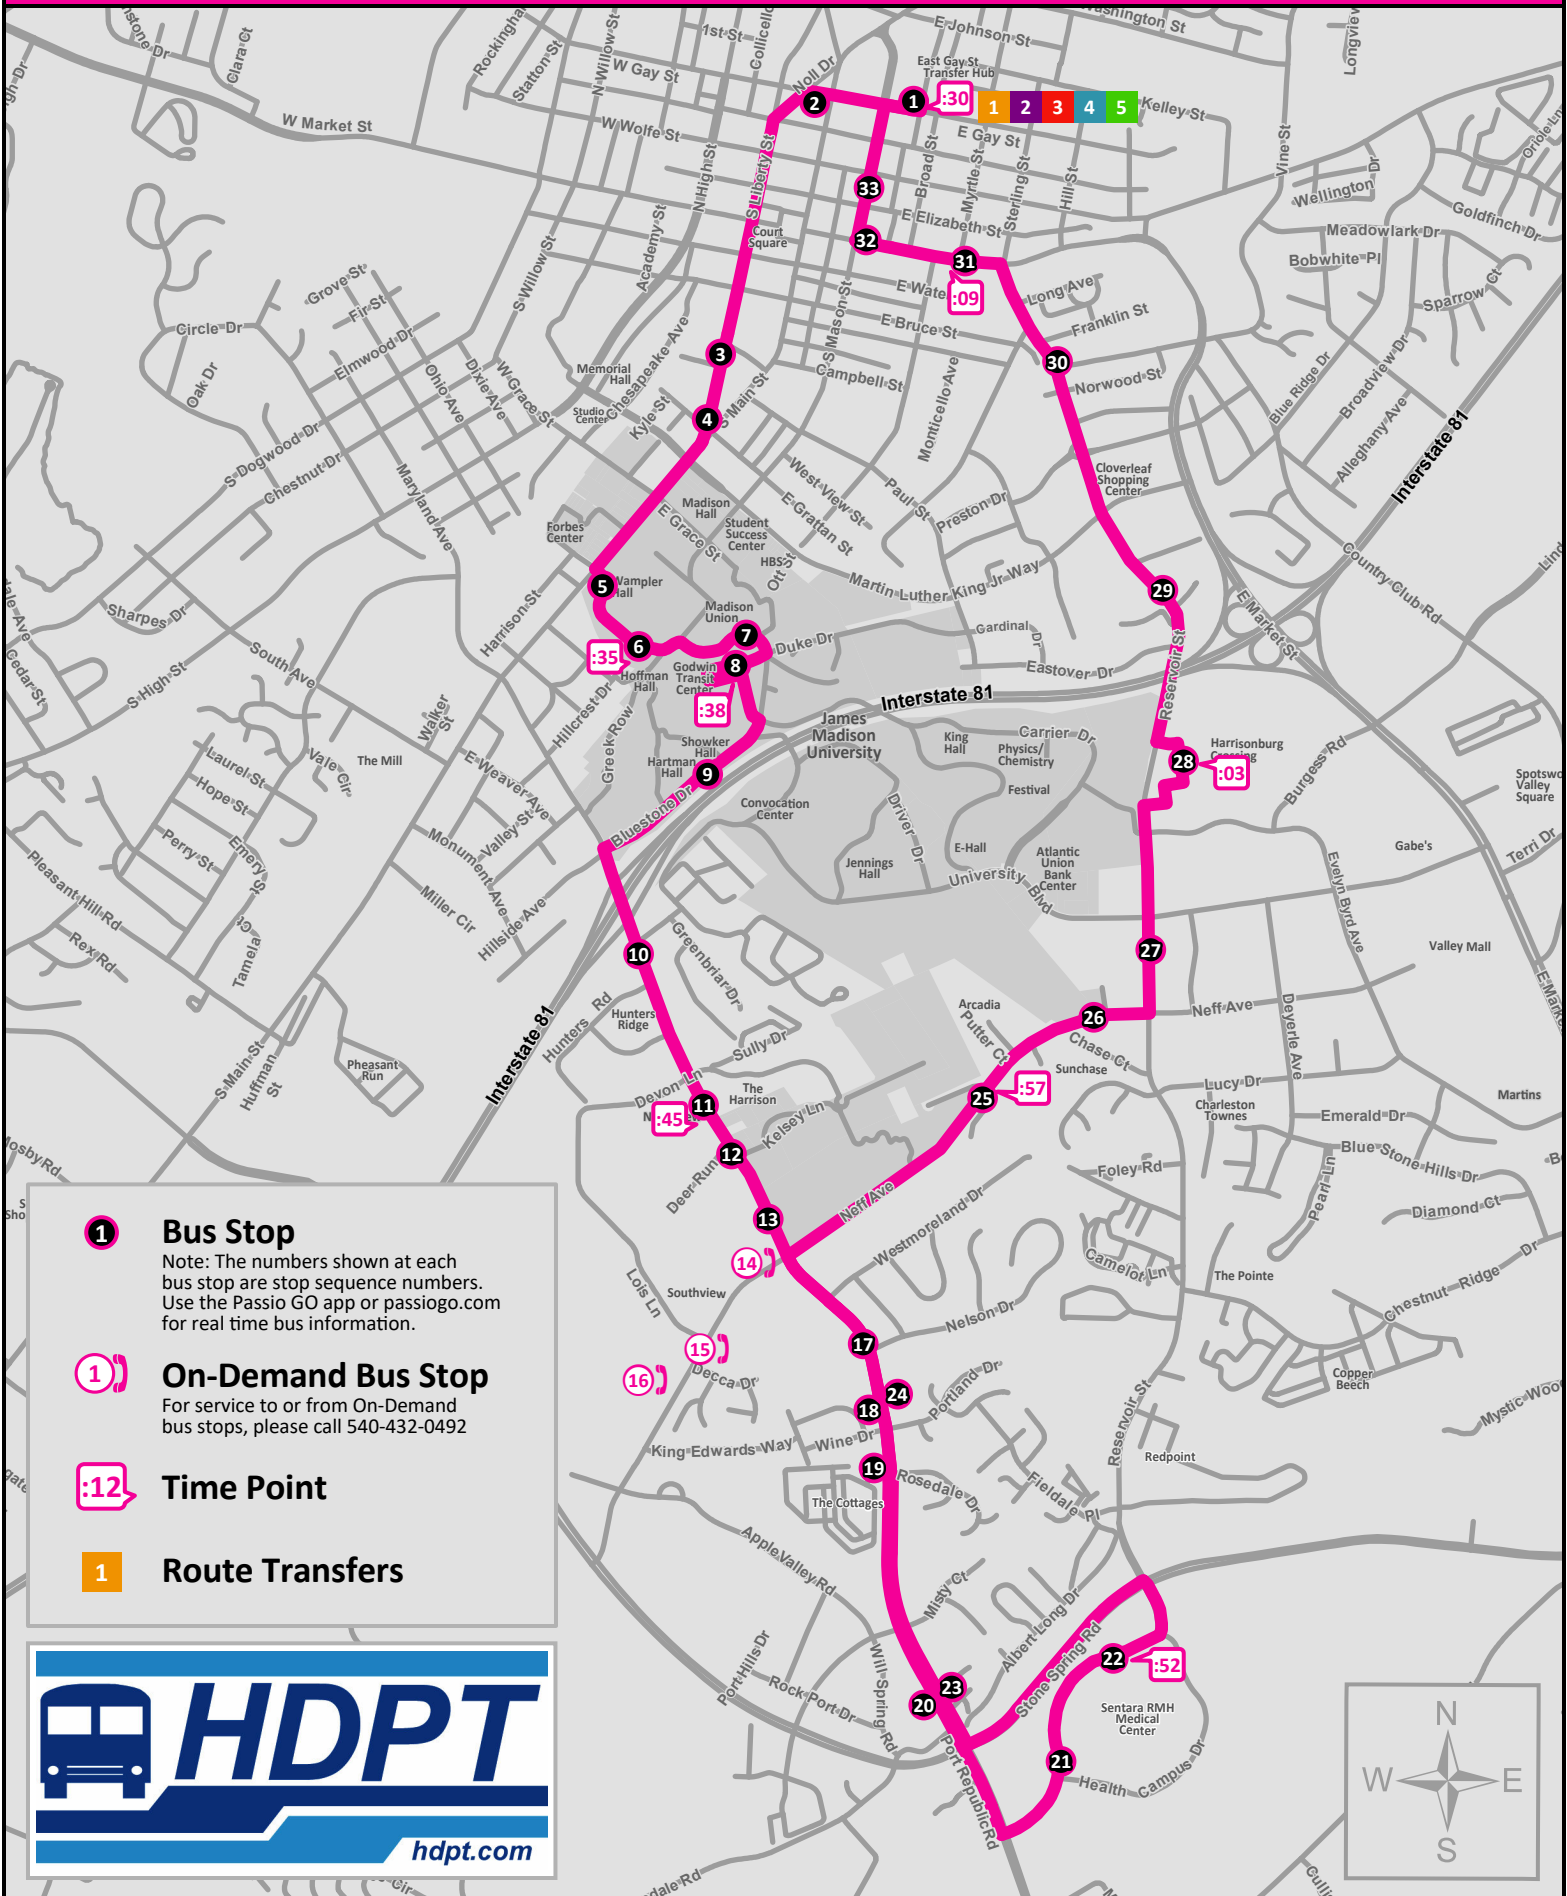

ROUTE 6

Hours of Operation
Weekdays: 6:30 am - 6:11 pm
Saturday: 8:30 am - 5:11 pm

1 Bus Stop

Note: The numbers shown at each bus stop are stop sequence numbers. Use the Passio GO app or passio.com for real time bus information.

1 On-Demand Bus Stop

For service to or from On-Demand bus stops, please call 540-432-0492

:12 Time Point

1 Route Transfers