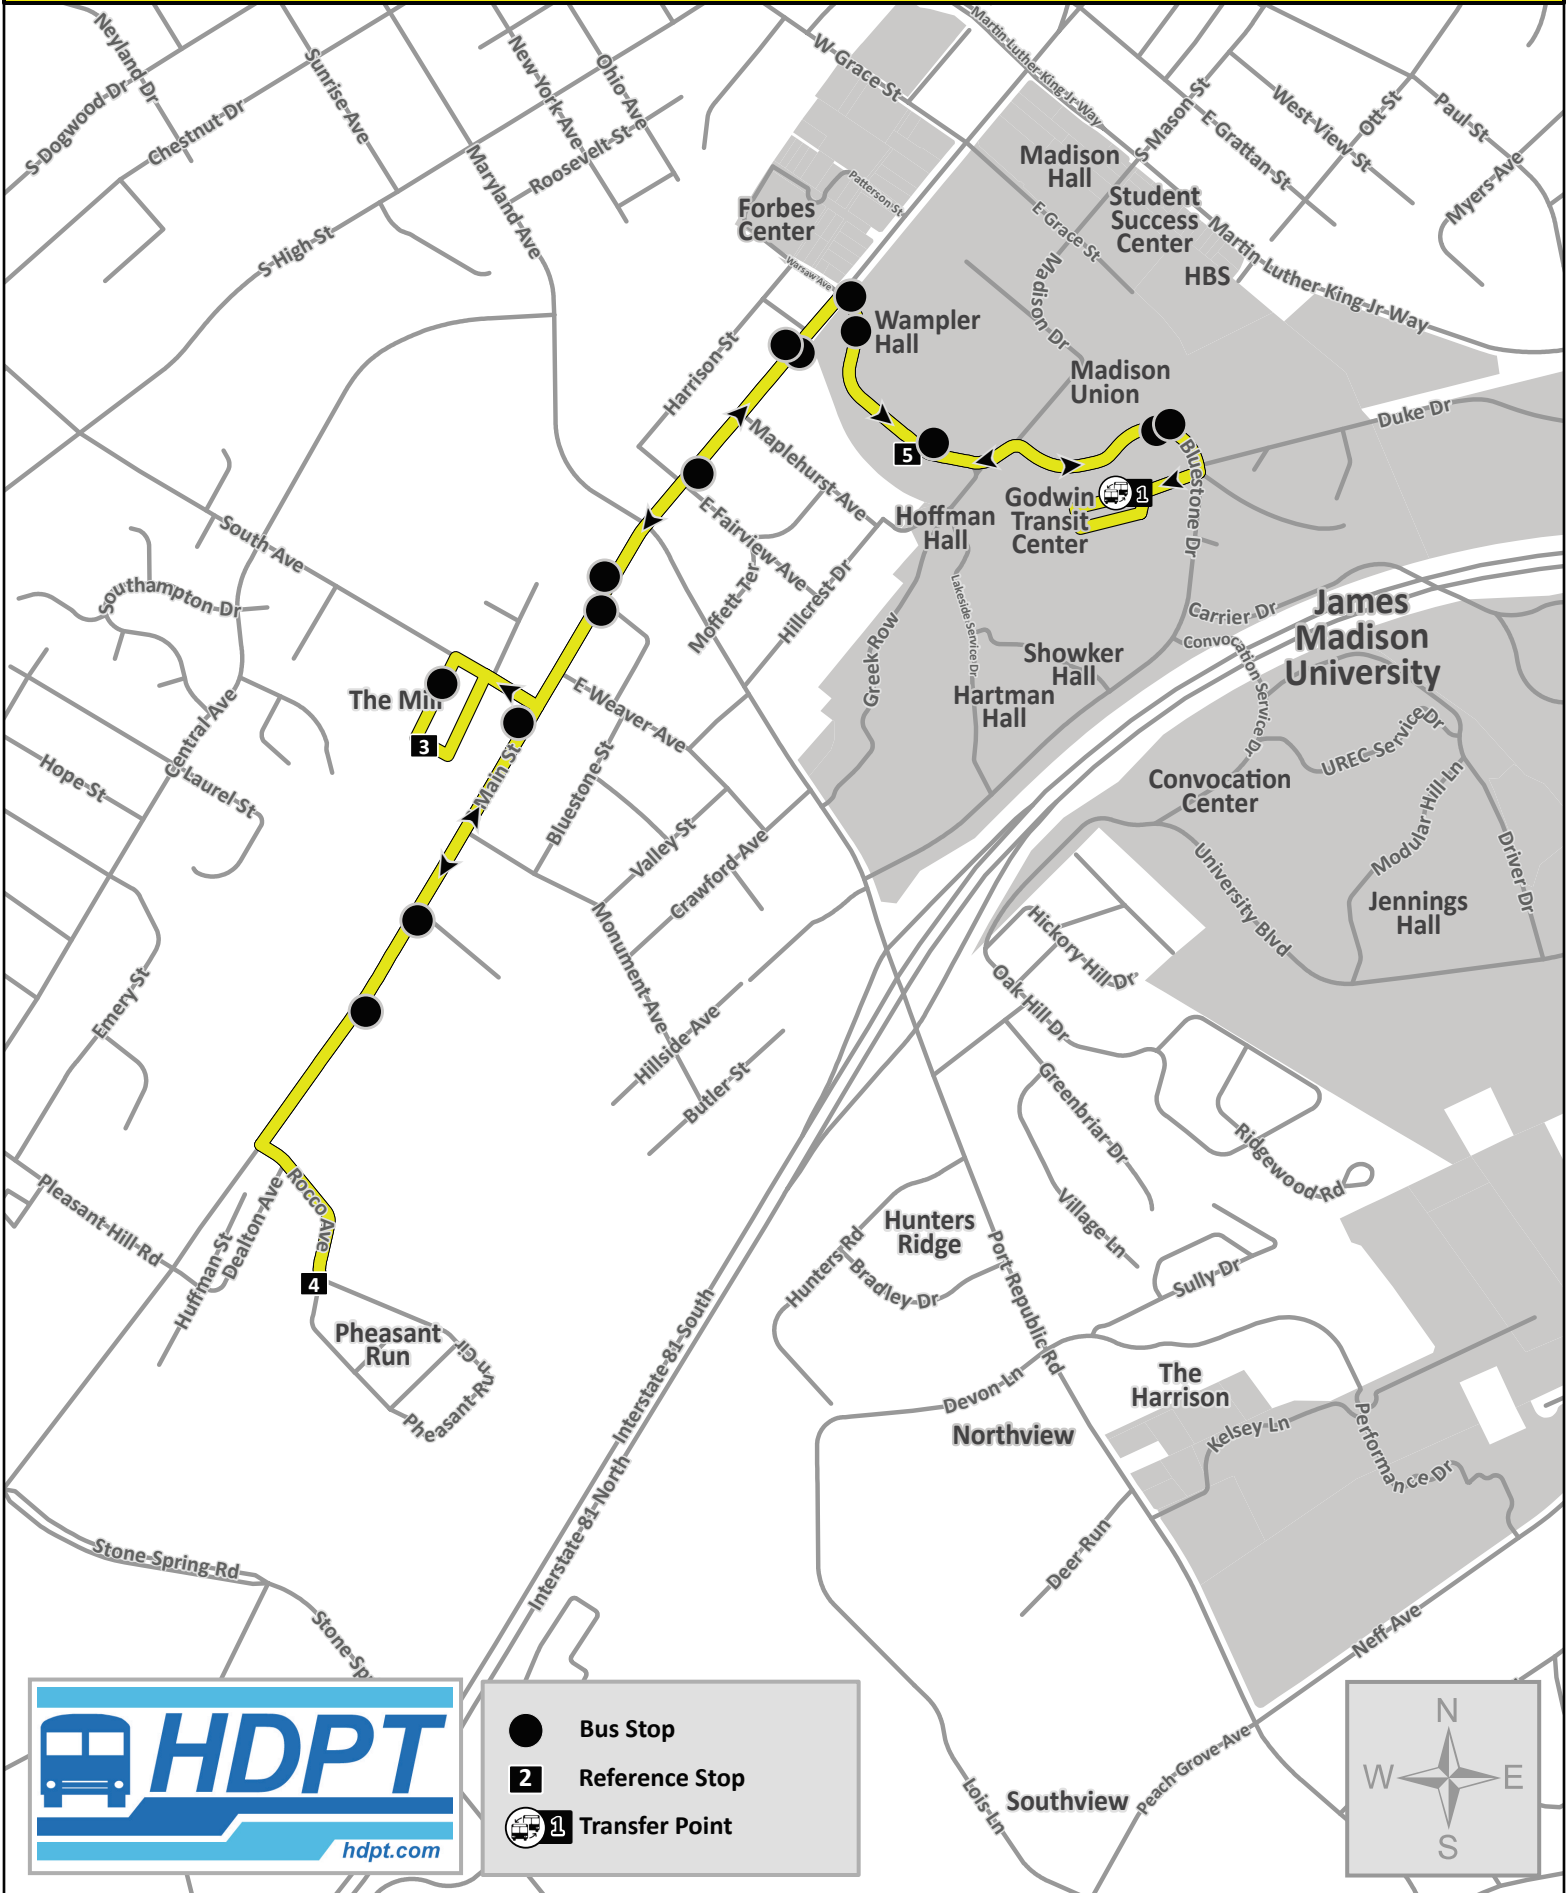

YELLOW LINE

Hours of Operation
Monday - Friday: 7:00 am - 10:49 pm
Saturday: 10:00 am - 10:49 pm

- Bus Stop
- 2 Reference Stop
- 🚌 1 Transfer Point