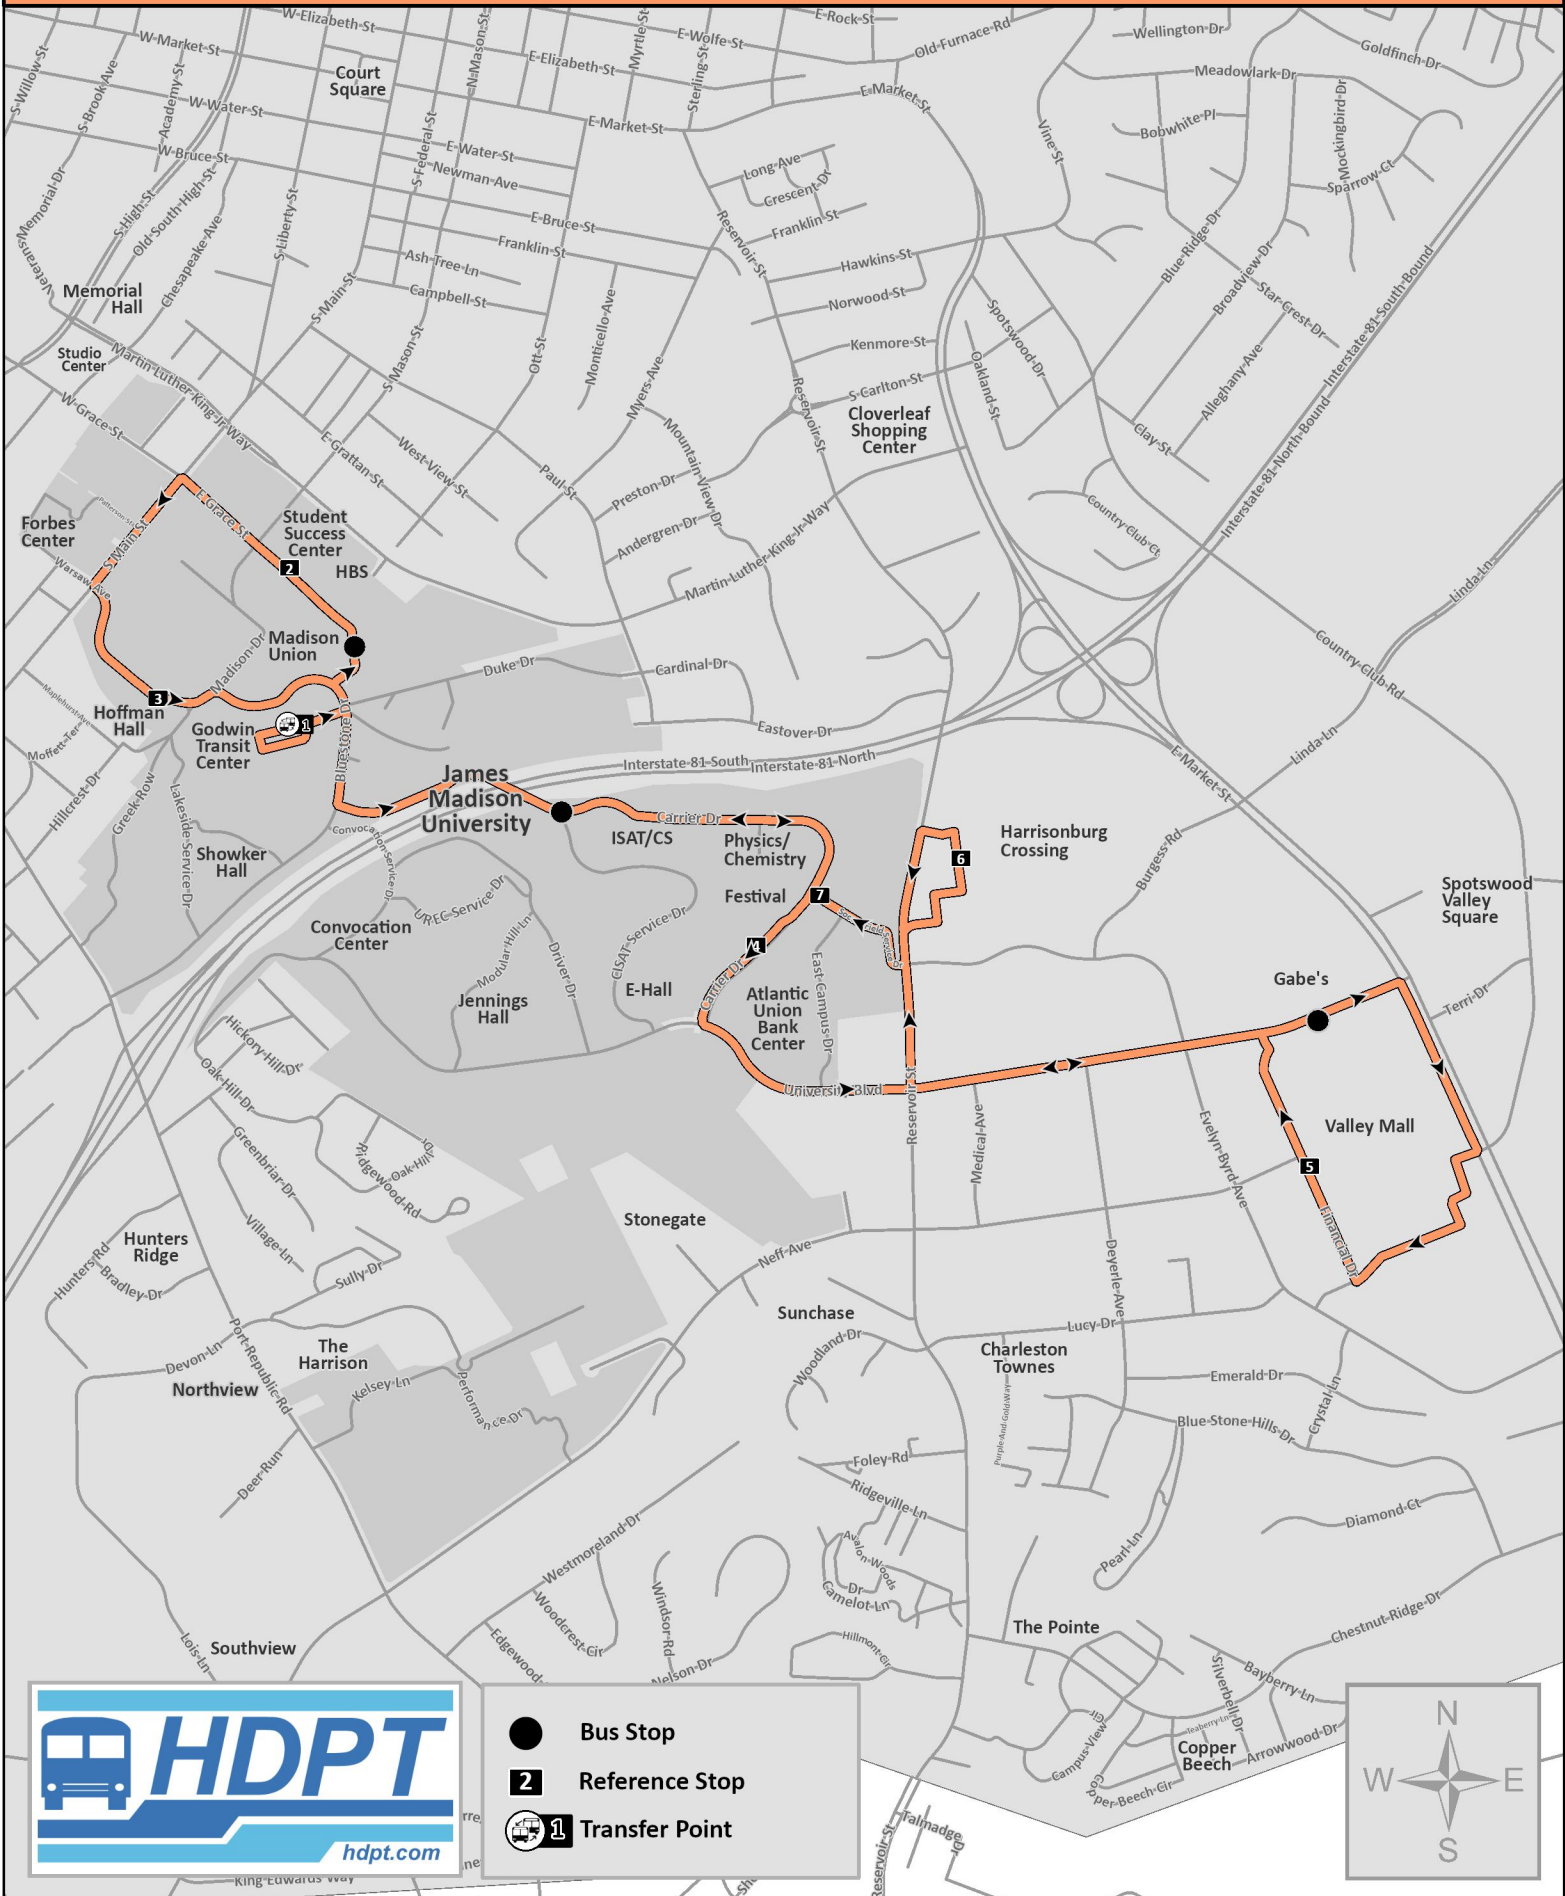

Shopper - Sunday

Hours of Operation
Sunday: 1:00 pm - 10:15 pm