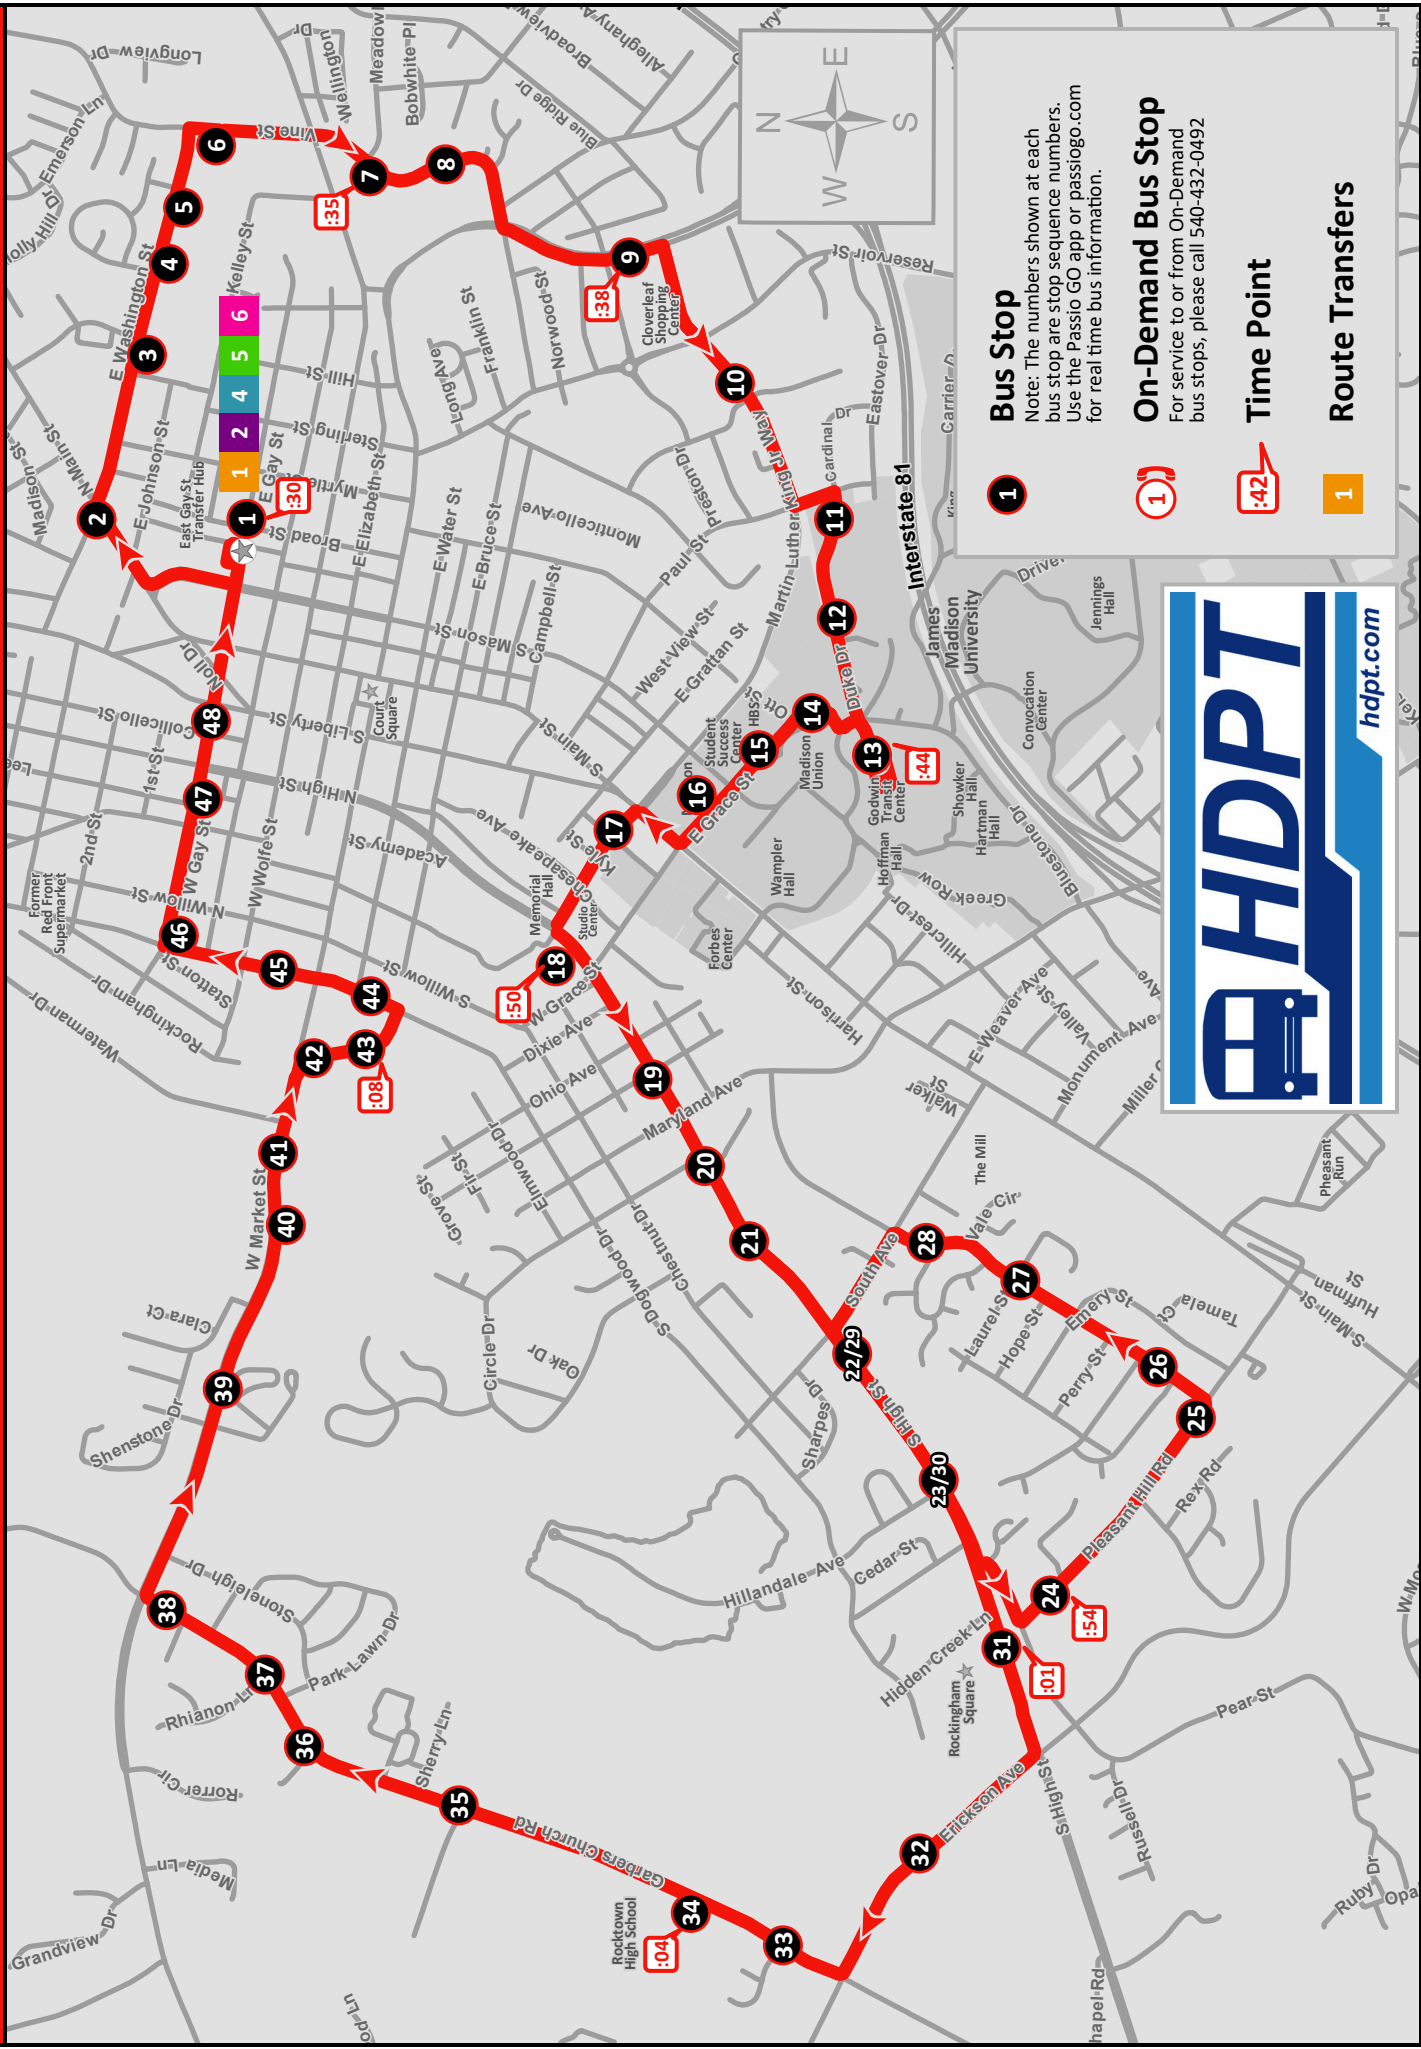

ROUTE 3

Hours of Operation
Weekdays: 6:30 am - 6:13 pm
Saturday: 8:30 am - 5:13 pm