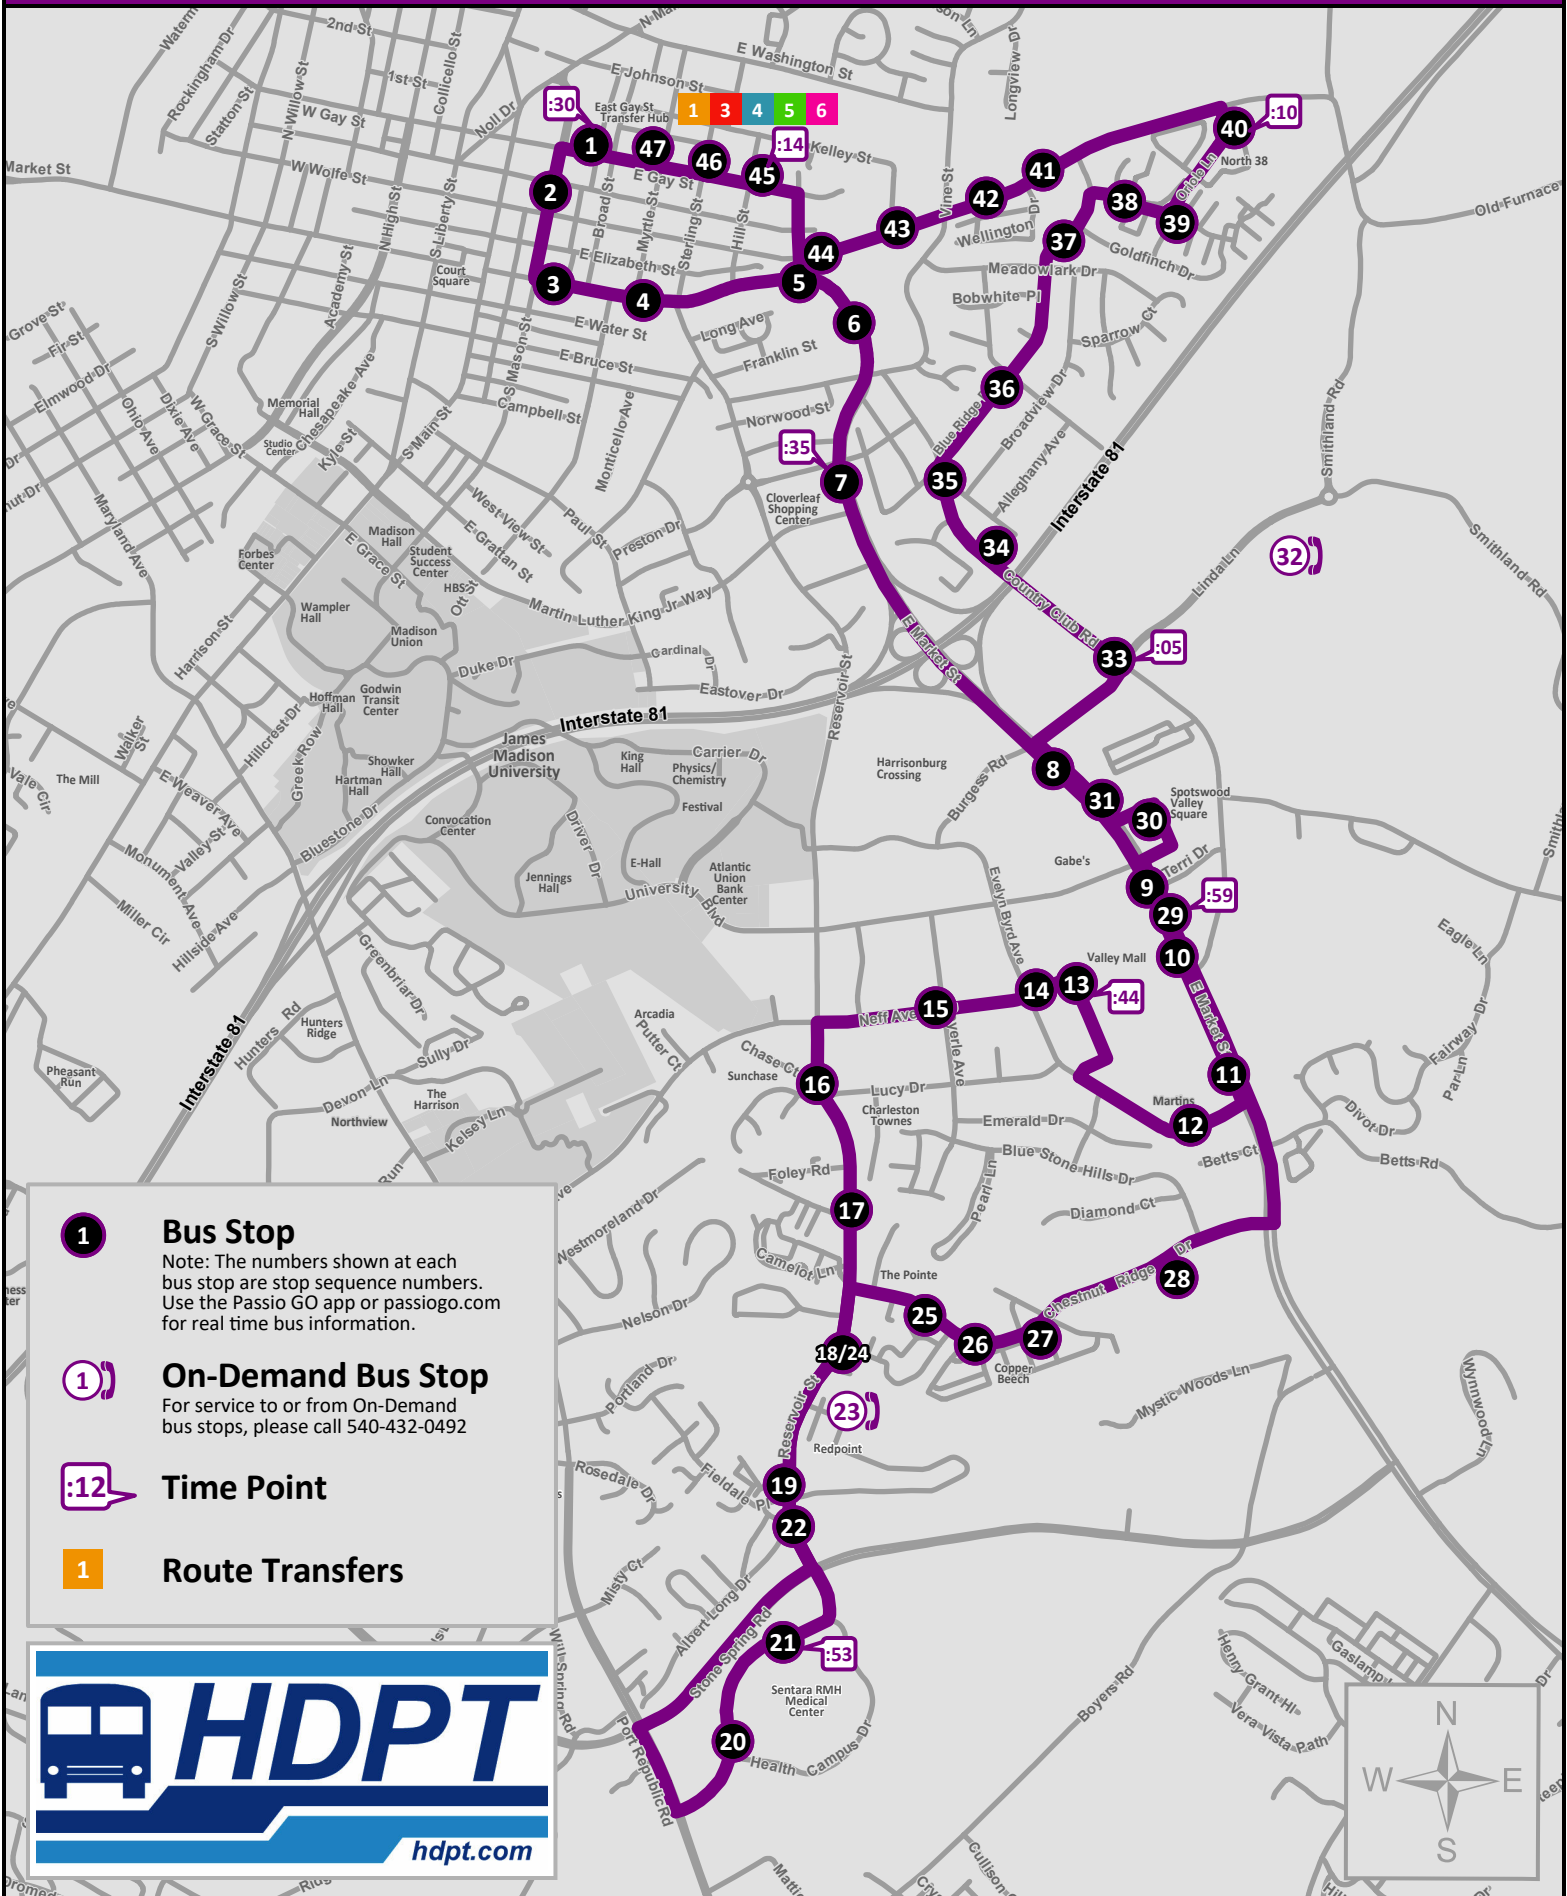

ROUTE 2

Hours of Operation
Weekdays: 6:30 am - 6:16 pm
Saturday: 8:30 am - 5:16 pm

- **1** **Bus Stop**
  Note: The numbers shown at each bus stop are stop sequence numbers. Use the Passio GO app or passio.go.com for real time bus information.
- **1** **On-Demand Bus Stop**
  For service to or from On-Demand bus stops, please call 540-432-0492
- **:12** **Time Point**
- **1** **Route Transfers**