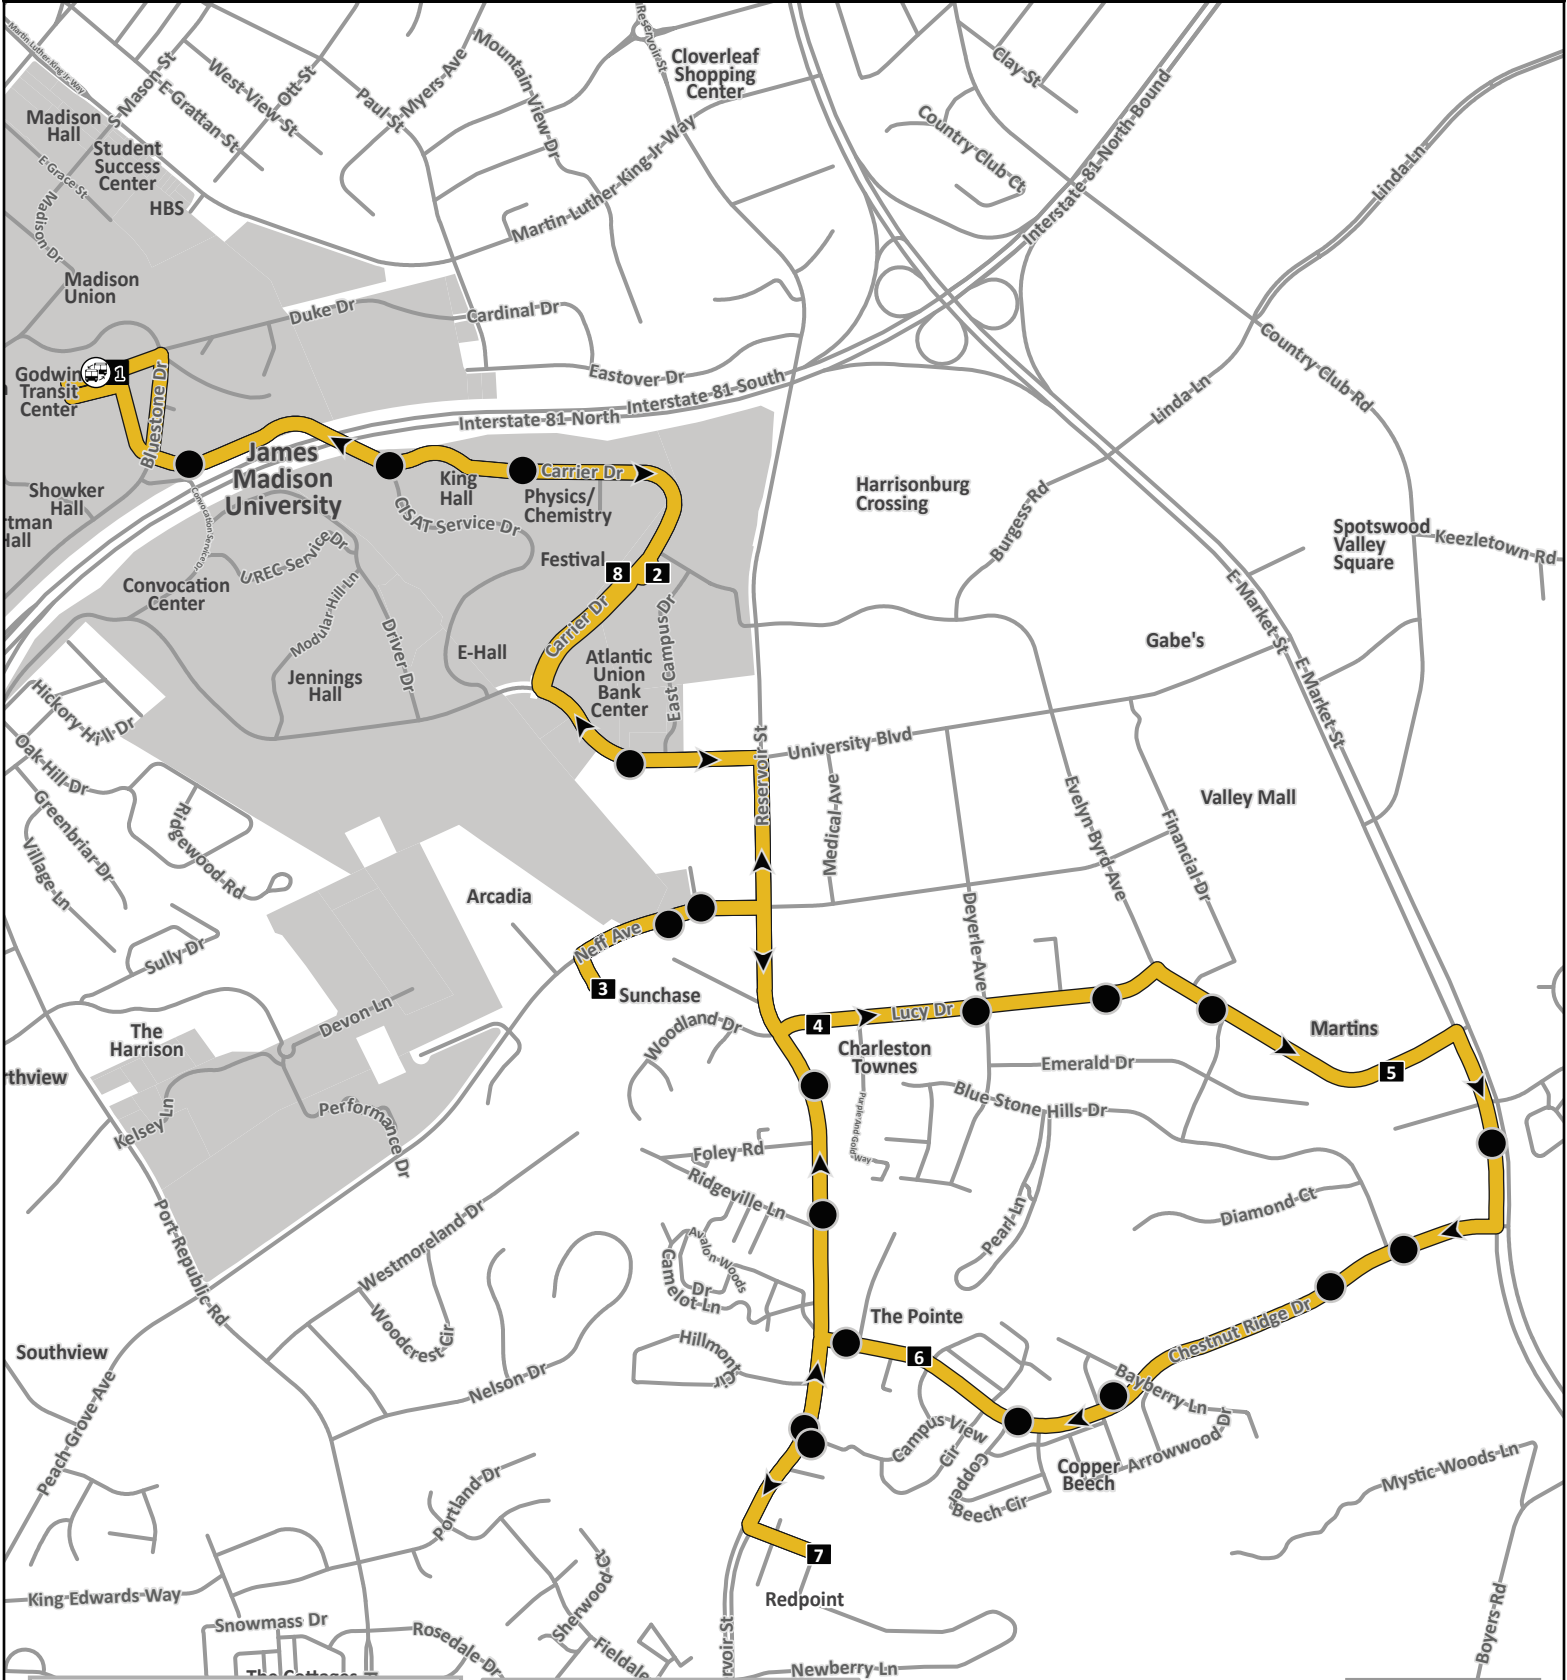

GOLD LINE

Hours of Operation
Monday - Friday: 7:00 pm - 10:50 pm
Saturday: 10:20 am - 10:50 pm

- Bus Stop
- Reference Stop
- Transfer Point