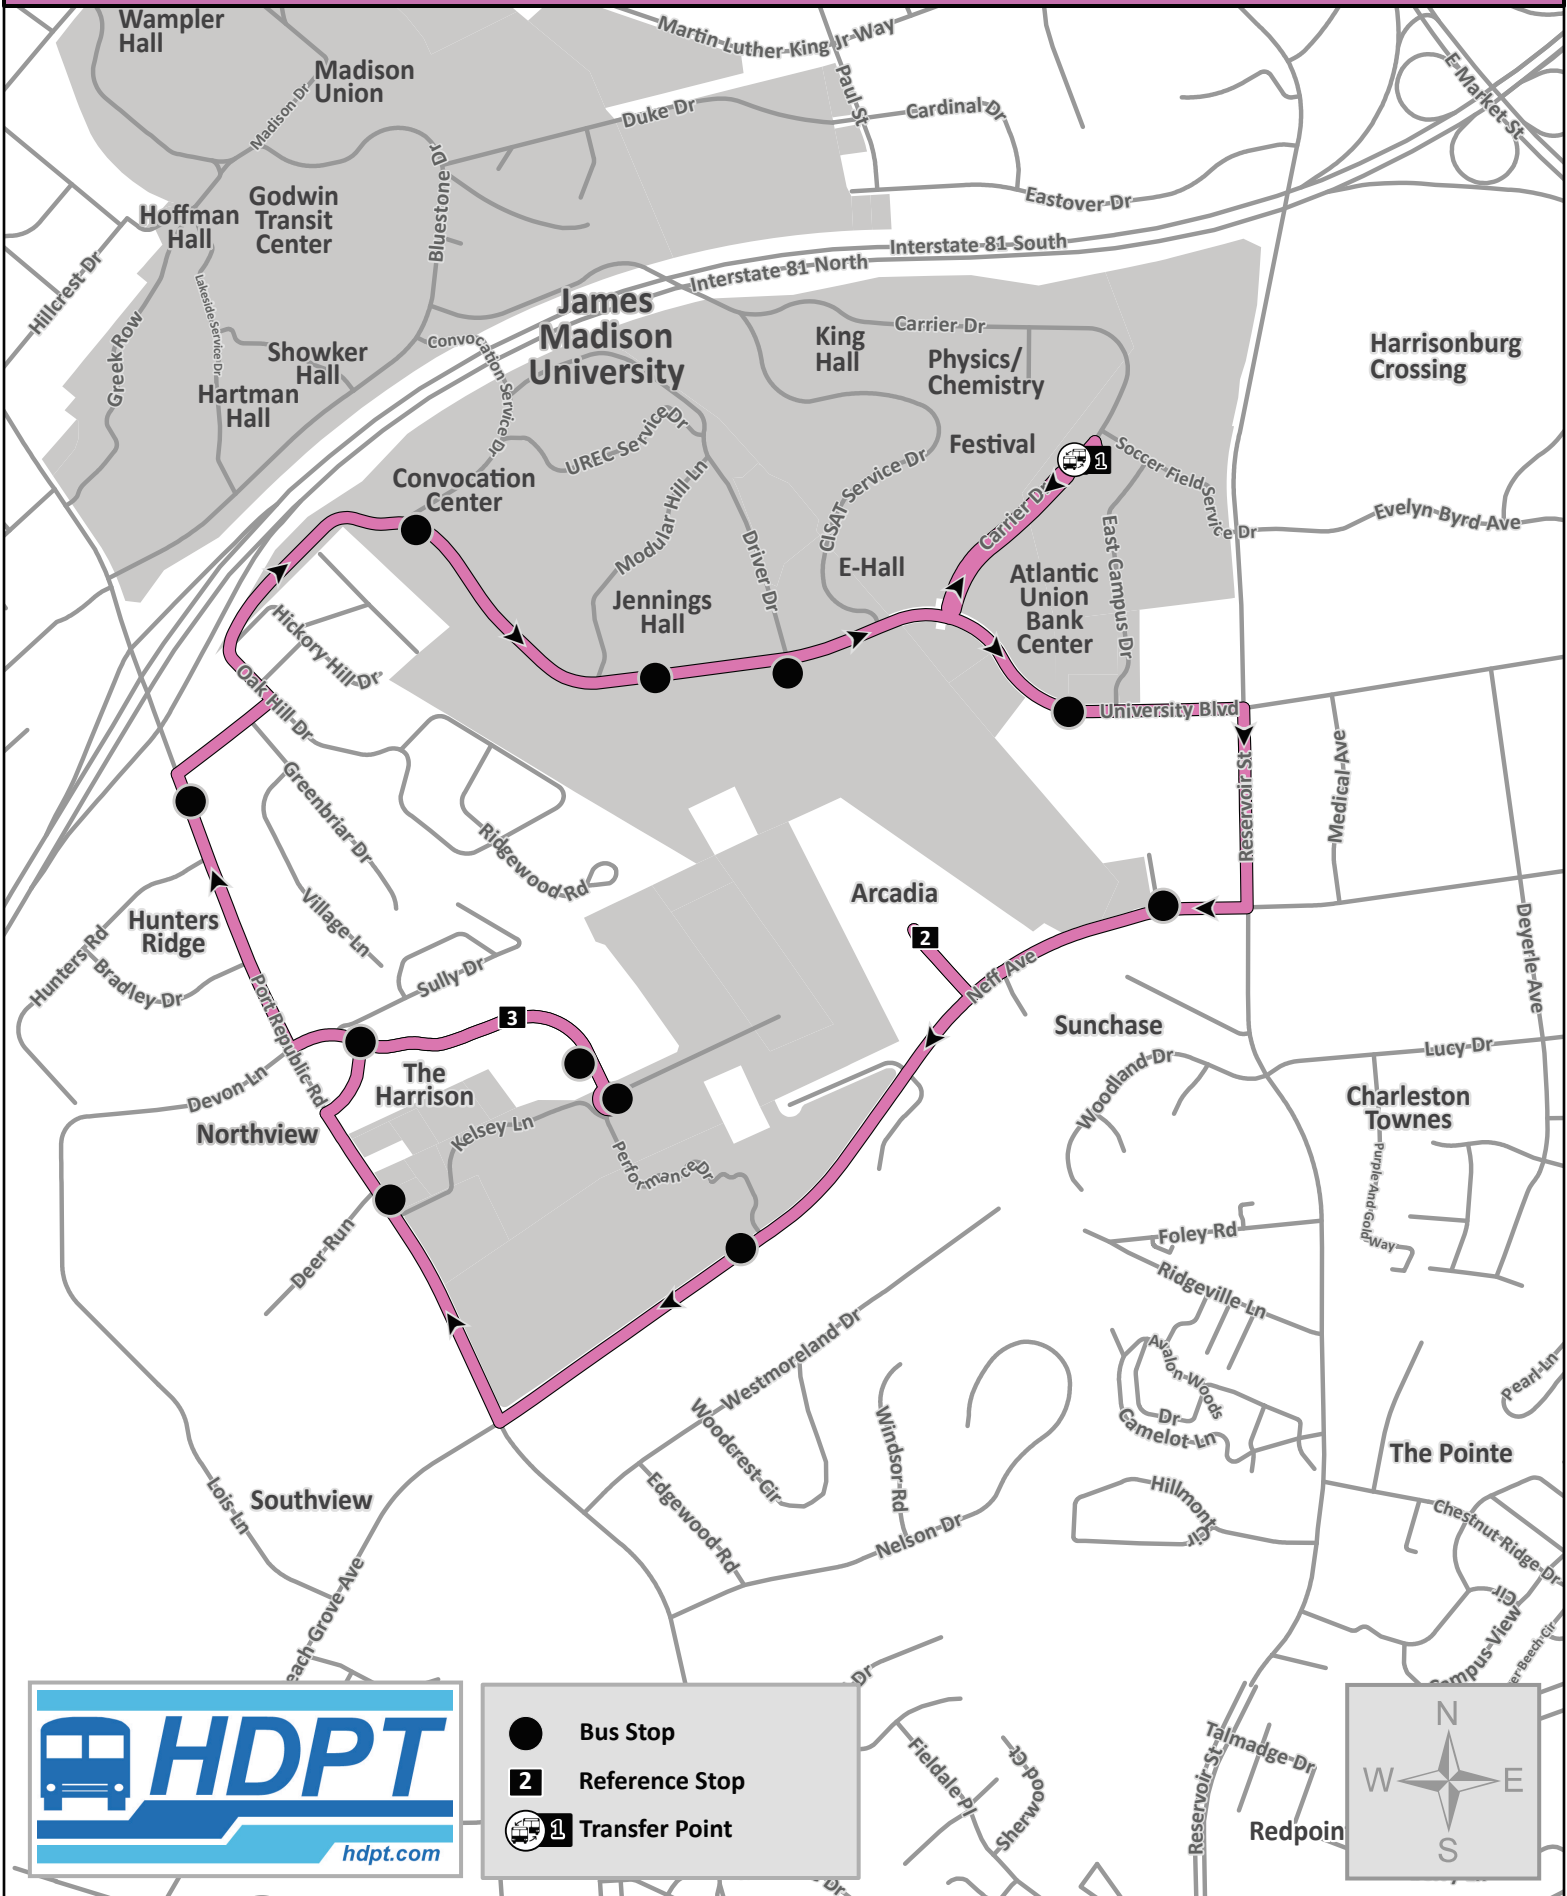

PINK LINE

Hours of Operation
Monday - Friday: 7:00 am - 6:45 pm

- Bus Stop
- 2 Reference Stop
- 1 Transfer Point