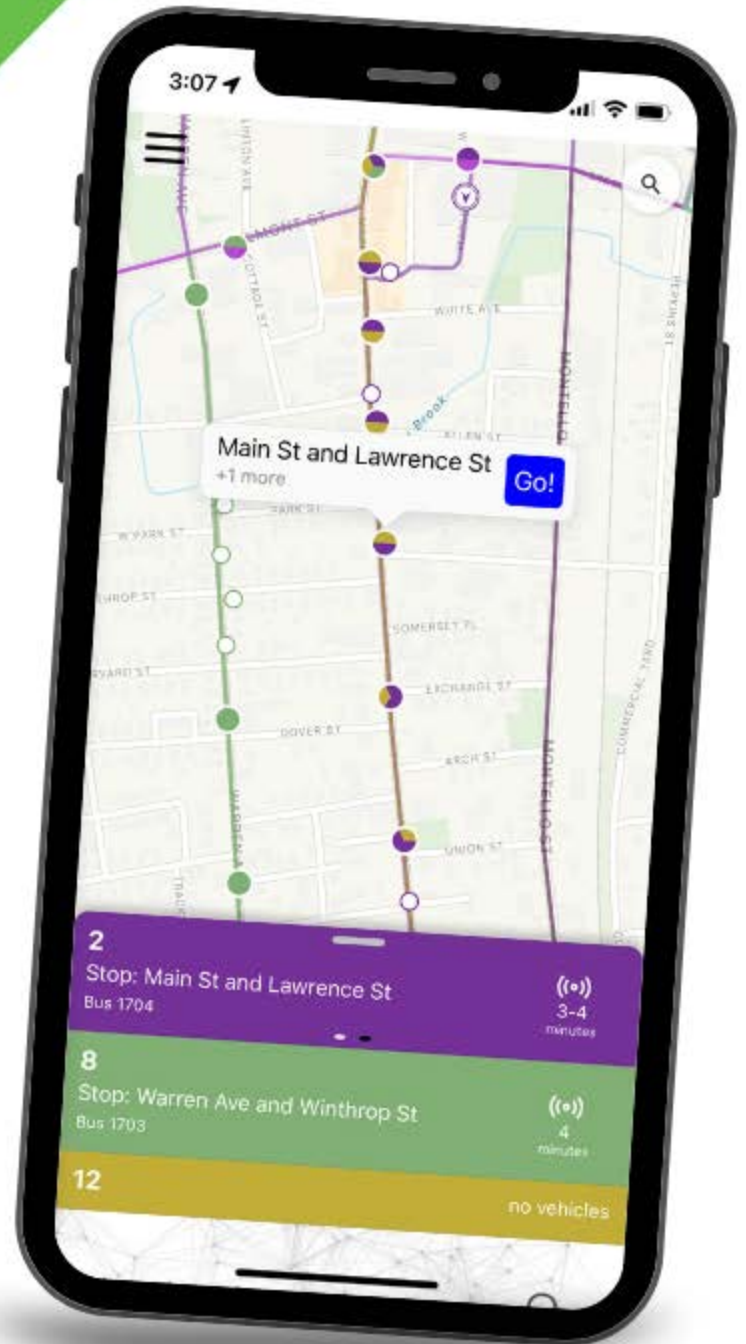

FOLLOW YOUR BUS

Download the Passio GO app