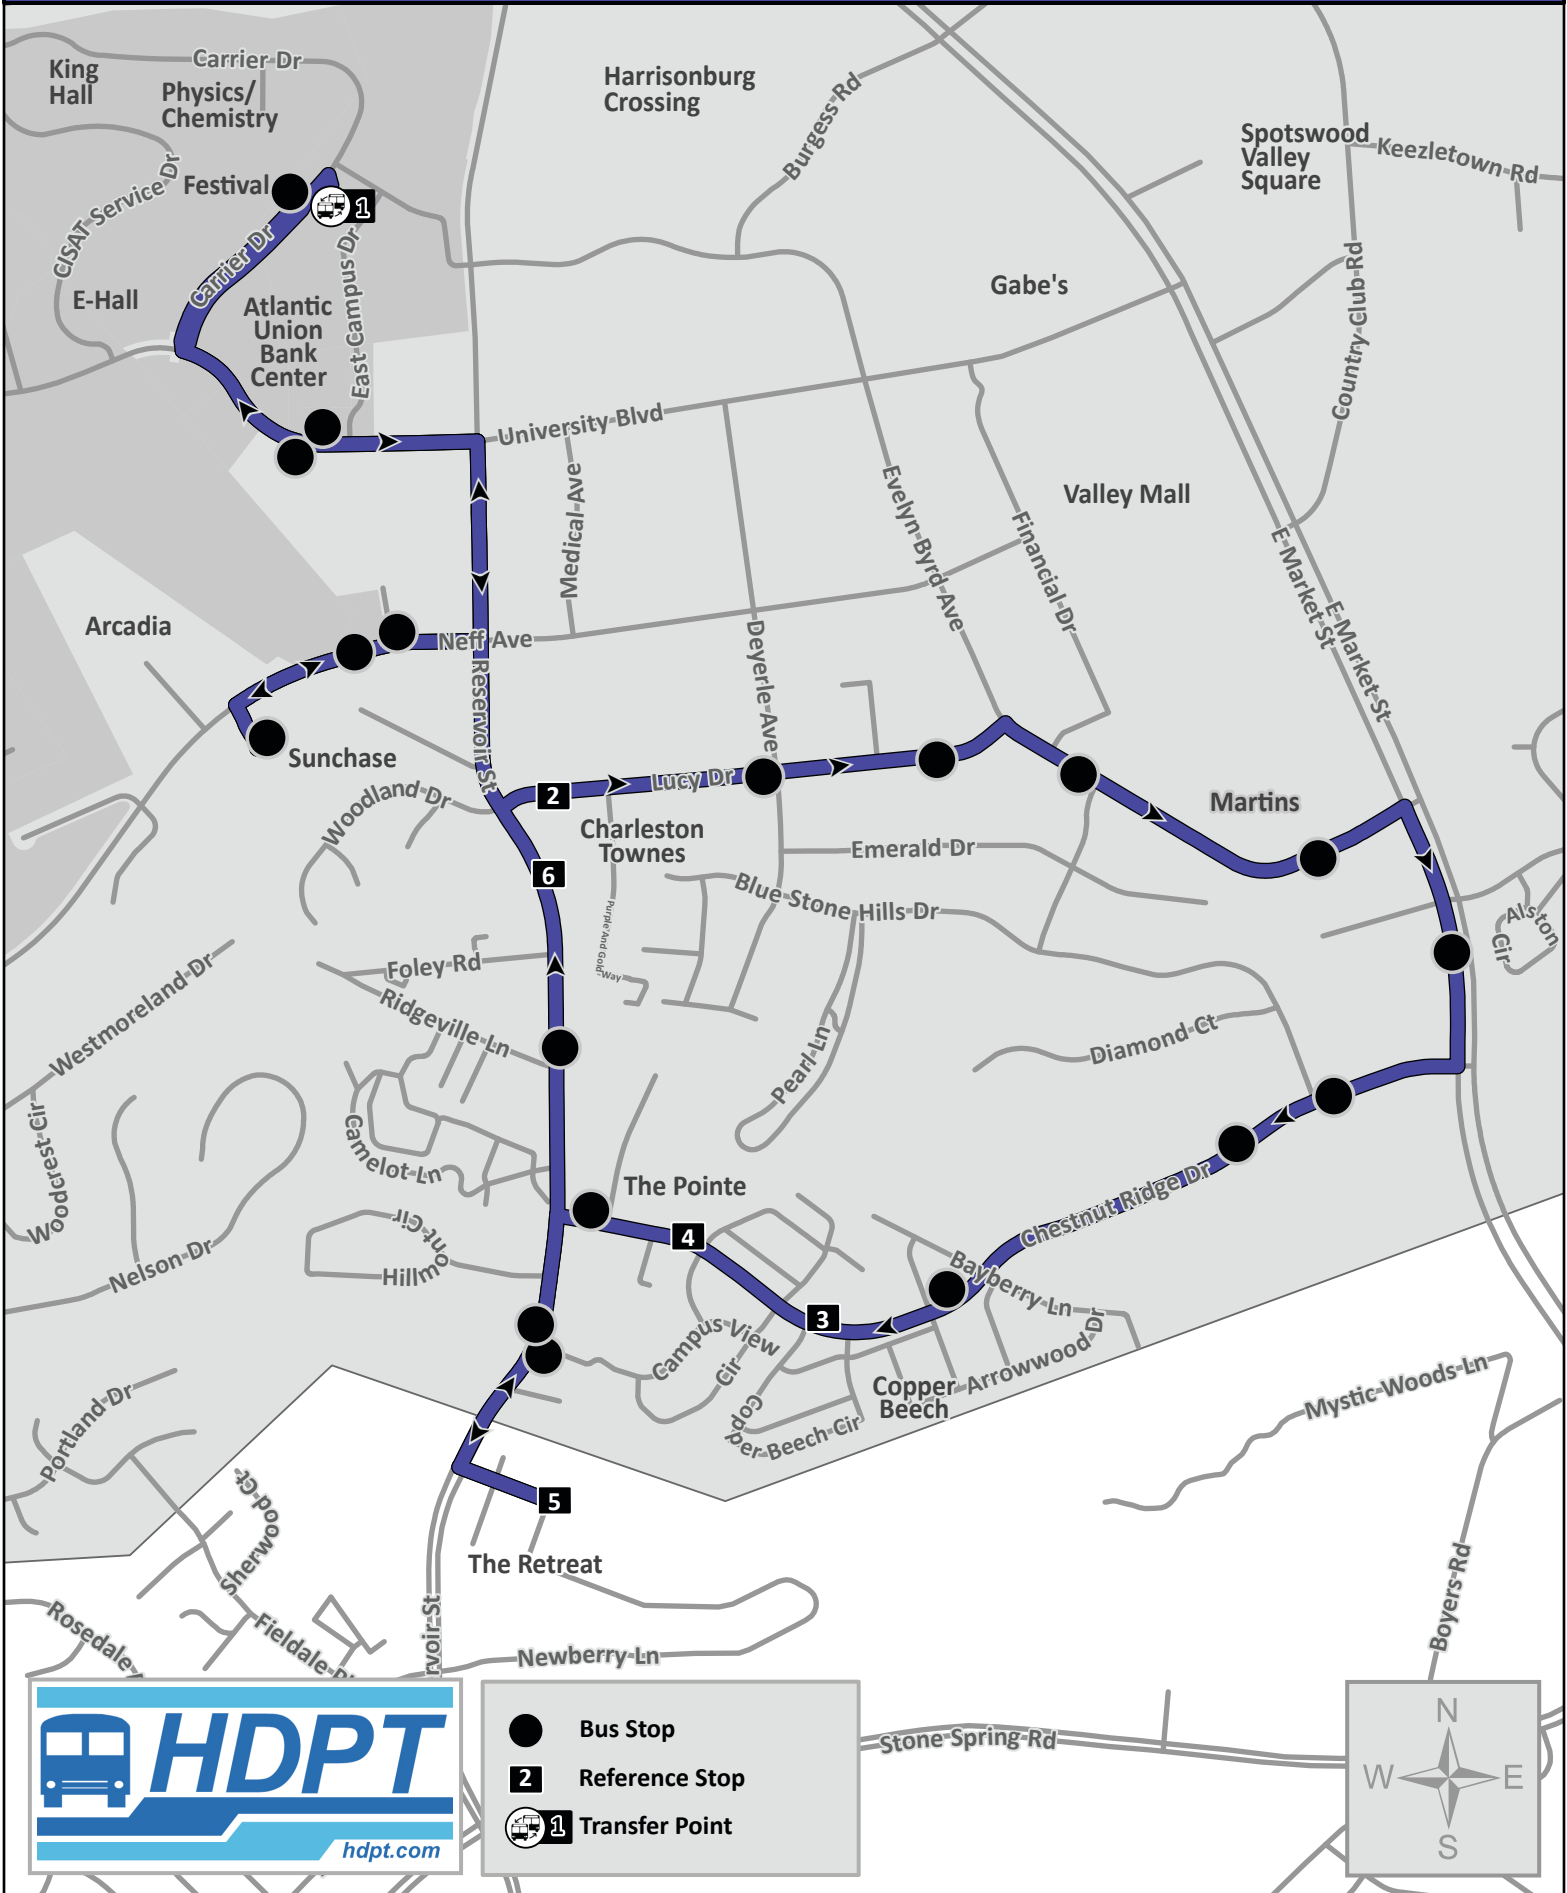

BLUE & PURPLE LINE

Hours of Operation
Monday - Friday: 7:00 am - 6:44 pm

- Bus Stop
- 2 Reference Stop
- 1 Transfer Point