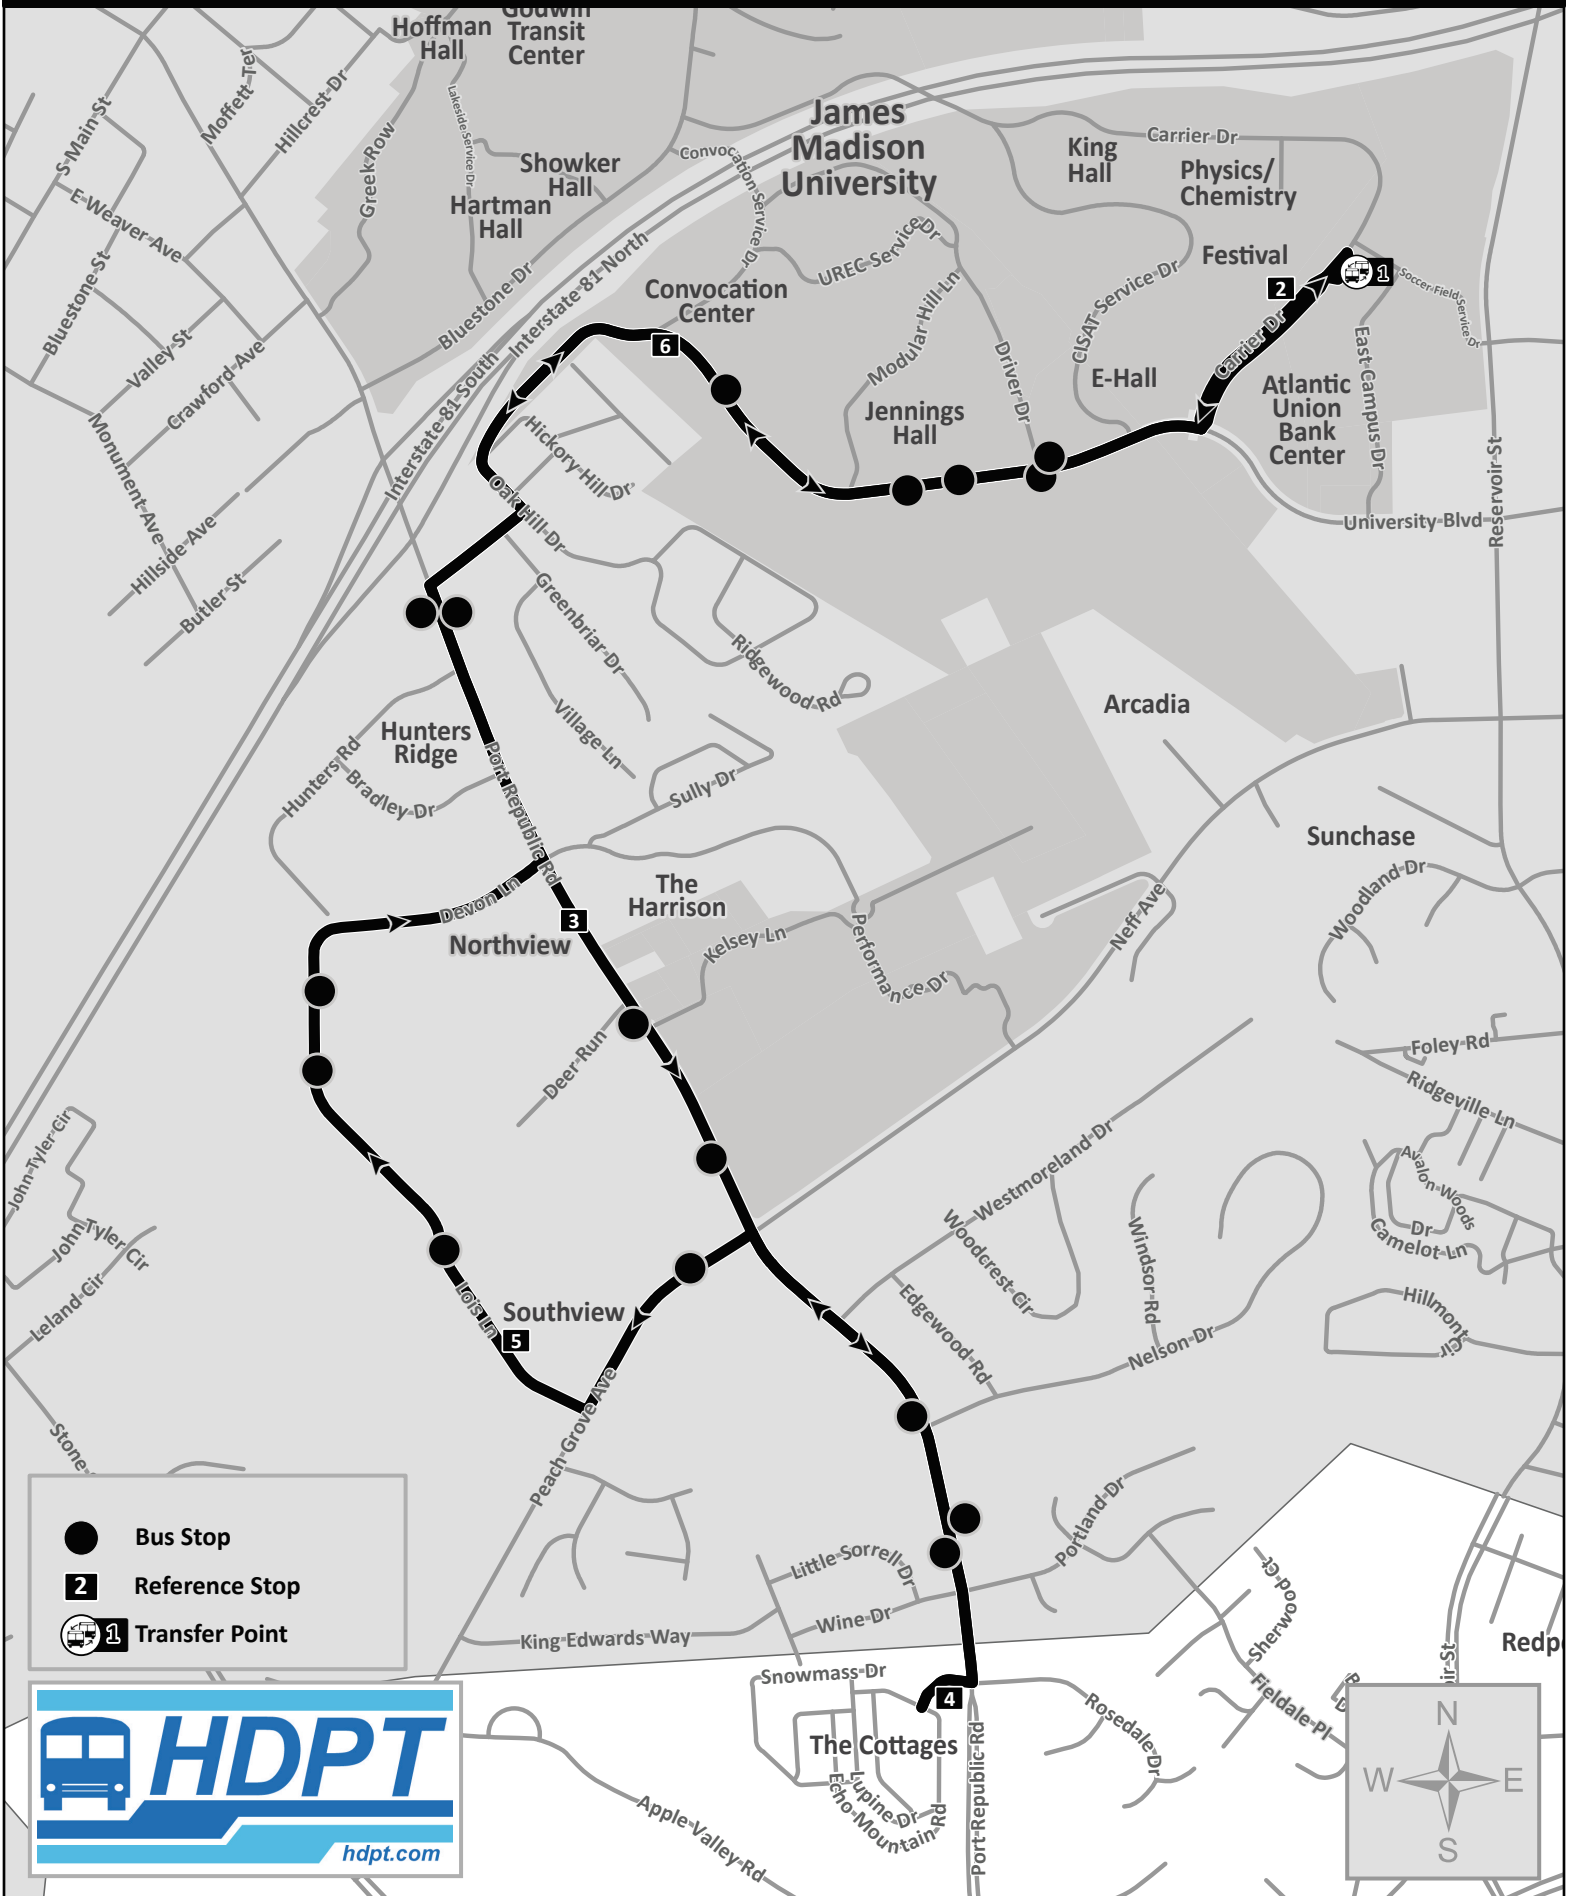

BLACK LINE

Hours of Operation
Monday - Friday: 7:08 am - 6:57 pm

- Bus Stop
- 2 Reference Stop
- 1 Transfer Point