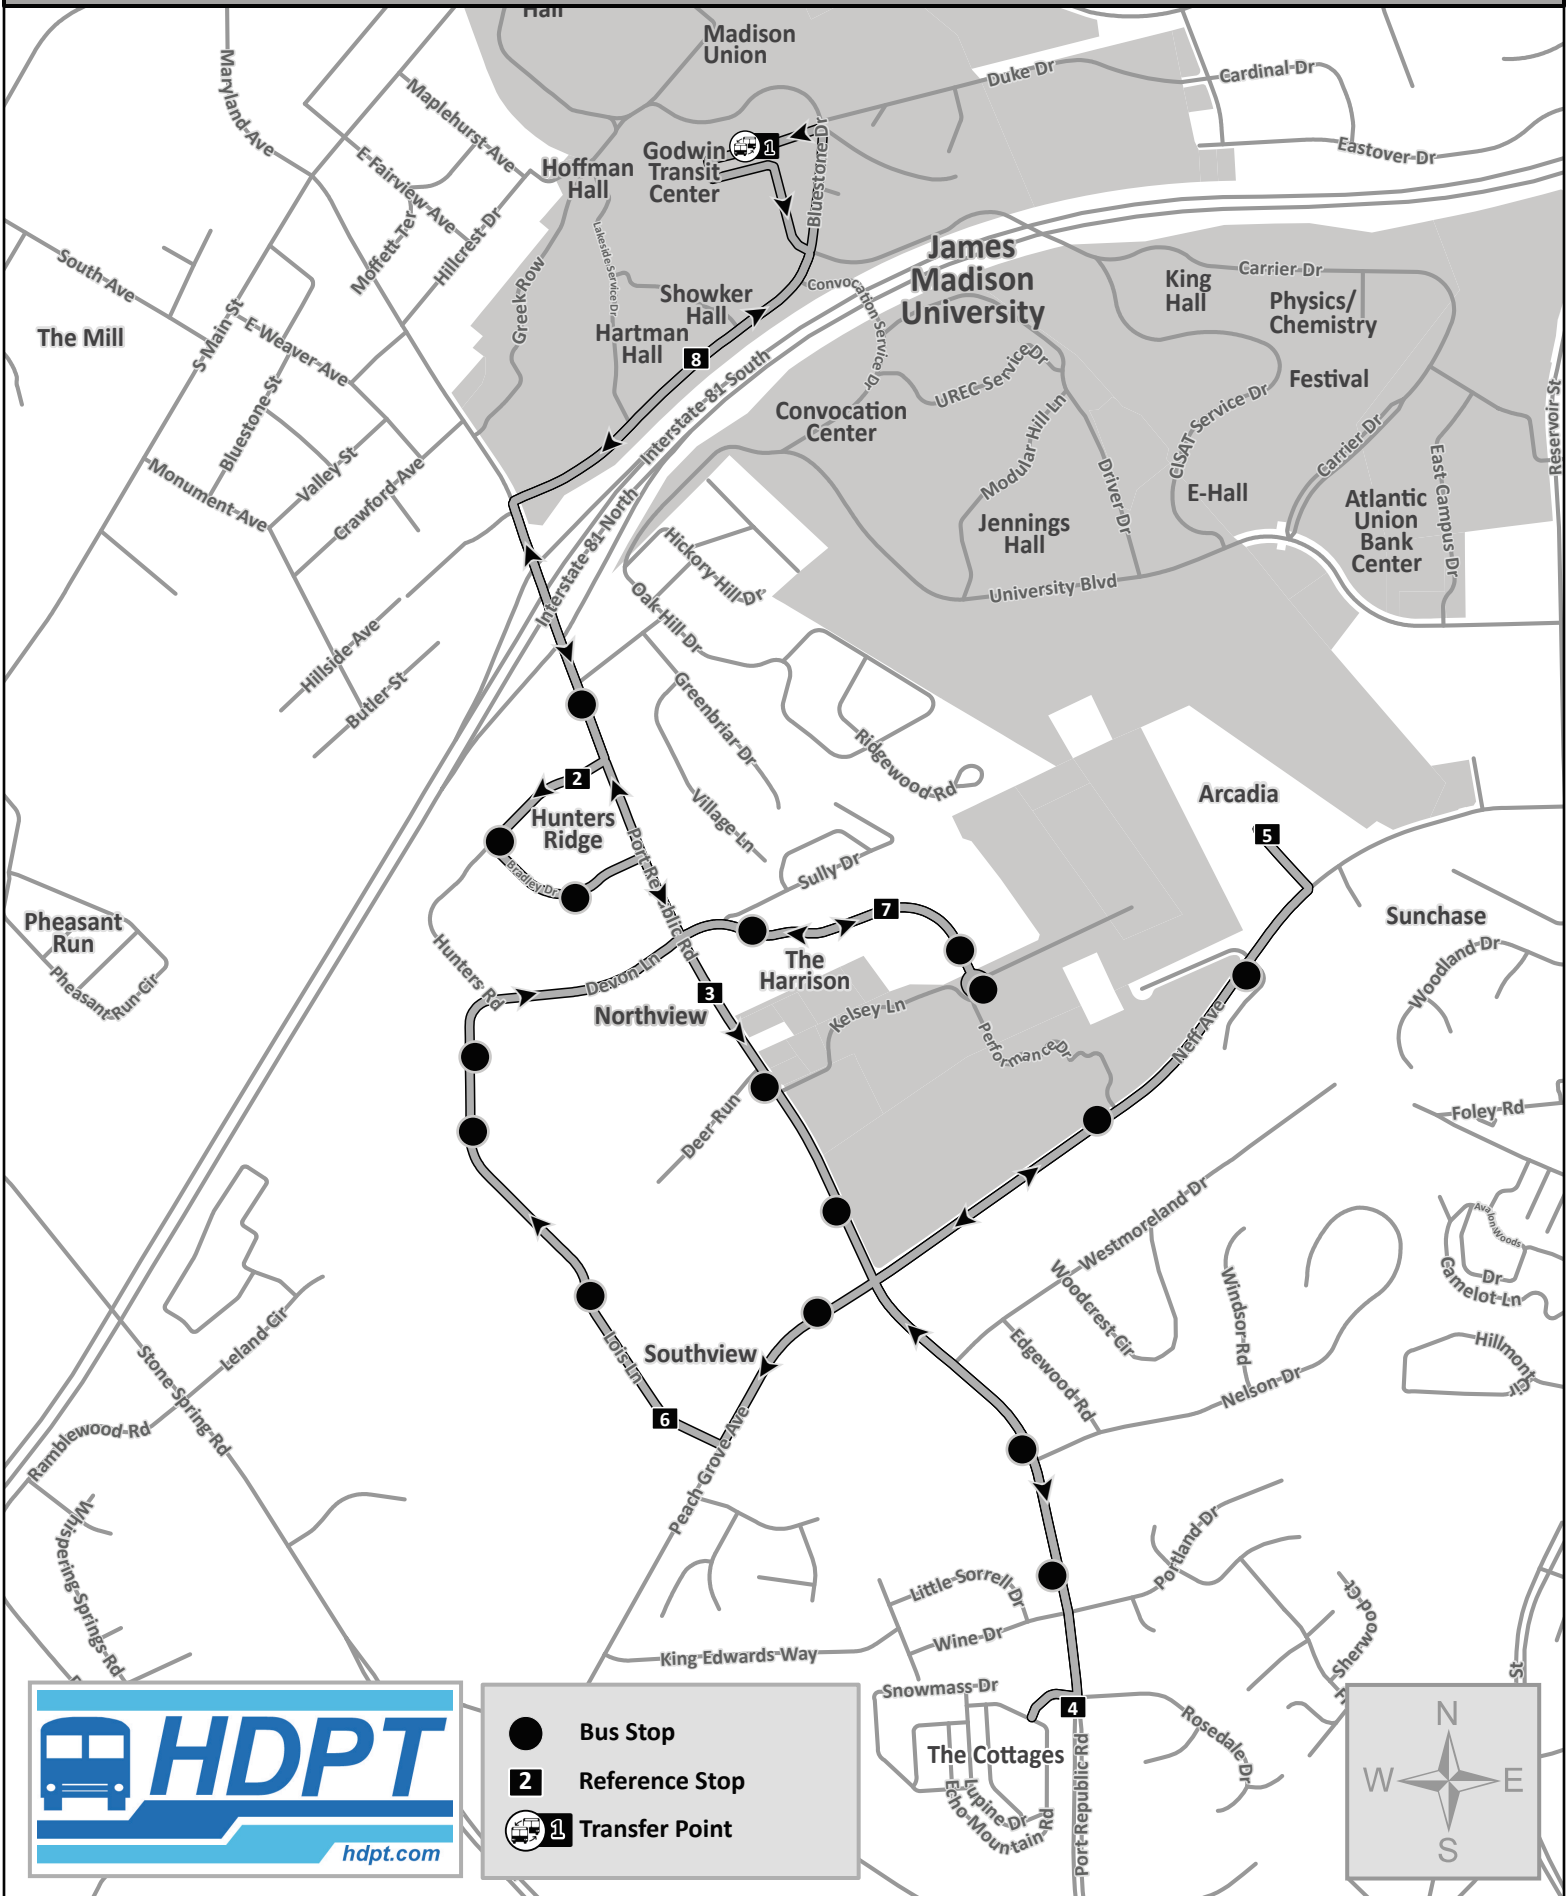

SILVER LINE

Hours of Operation
Monday - Friday: 7:00 pm - 10:47 pm
Saturday: 10:20 am - 10:47 pm

- Bus Stop
- Reference Stop
- Transfer Point