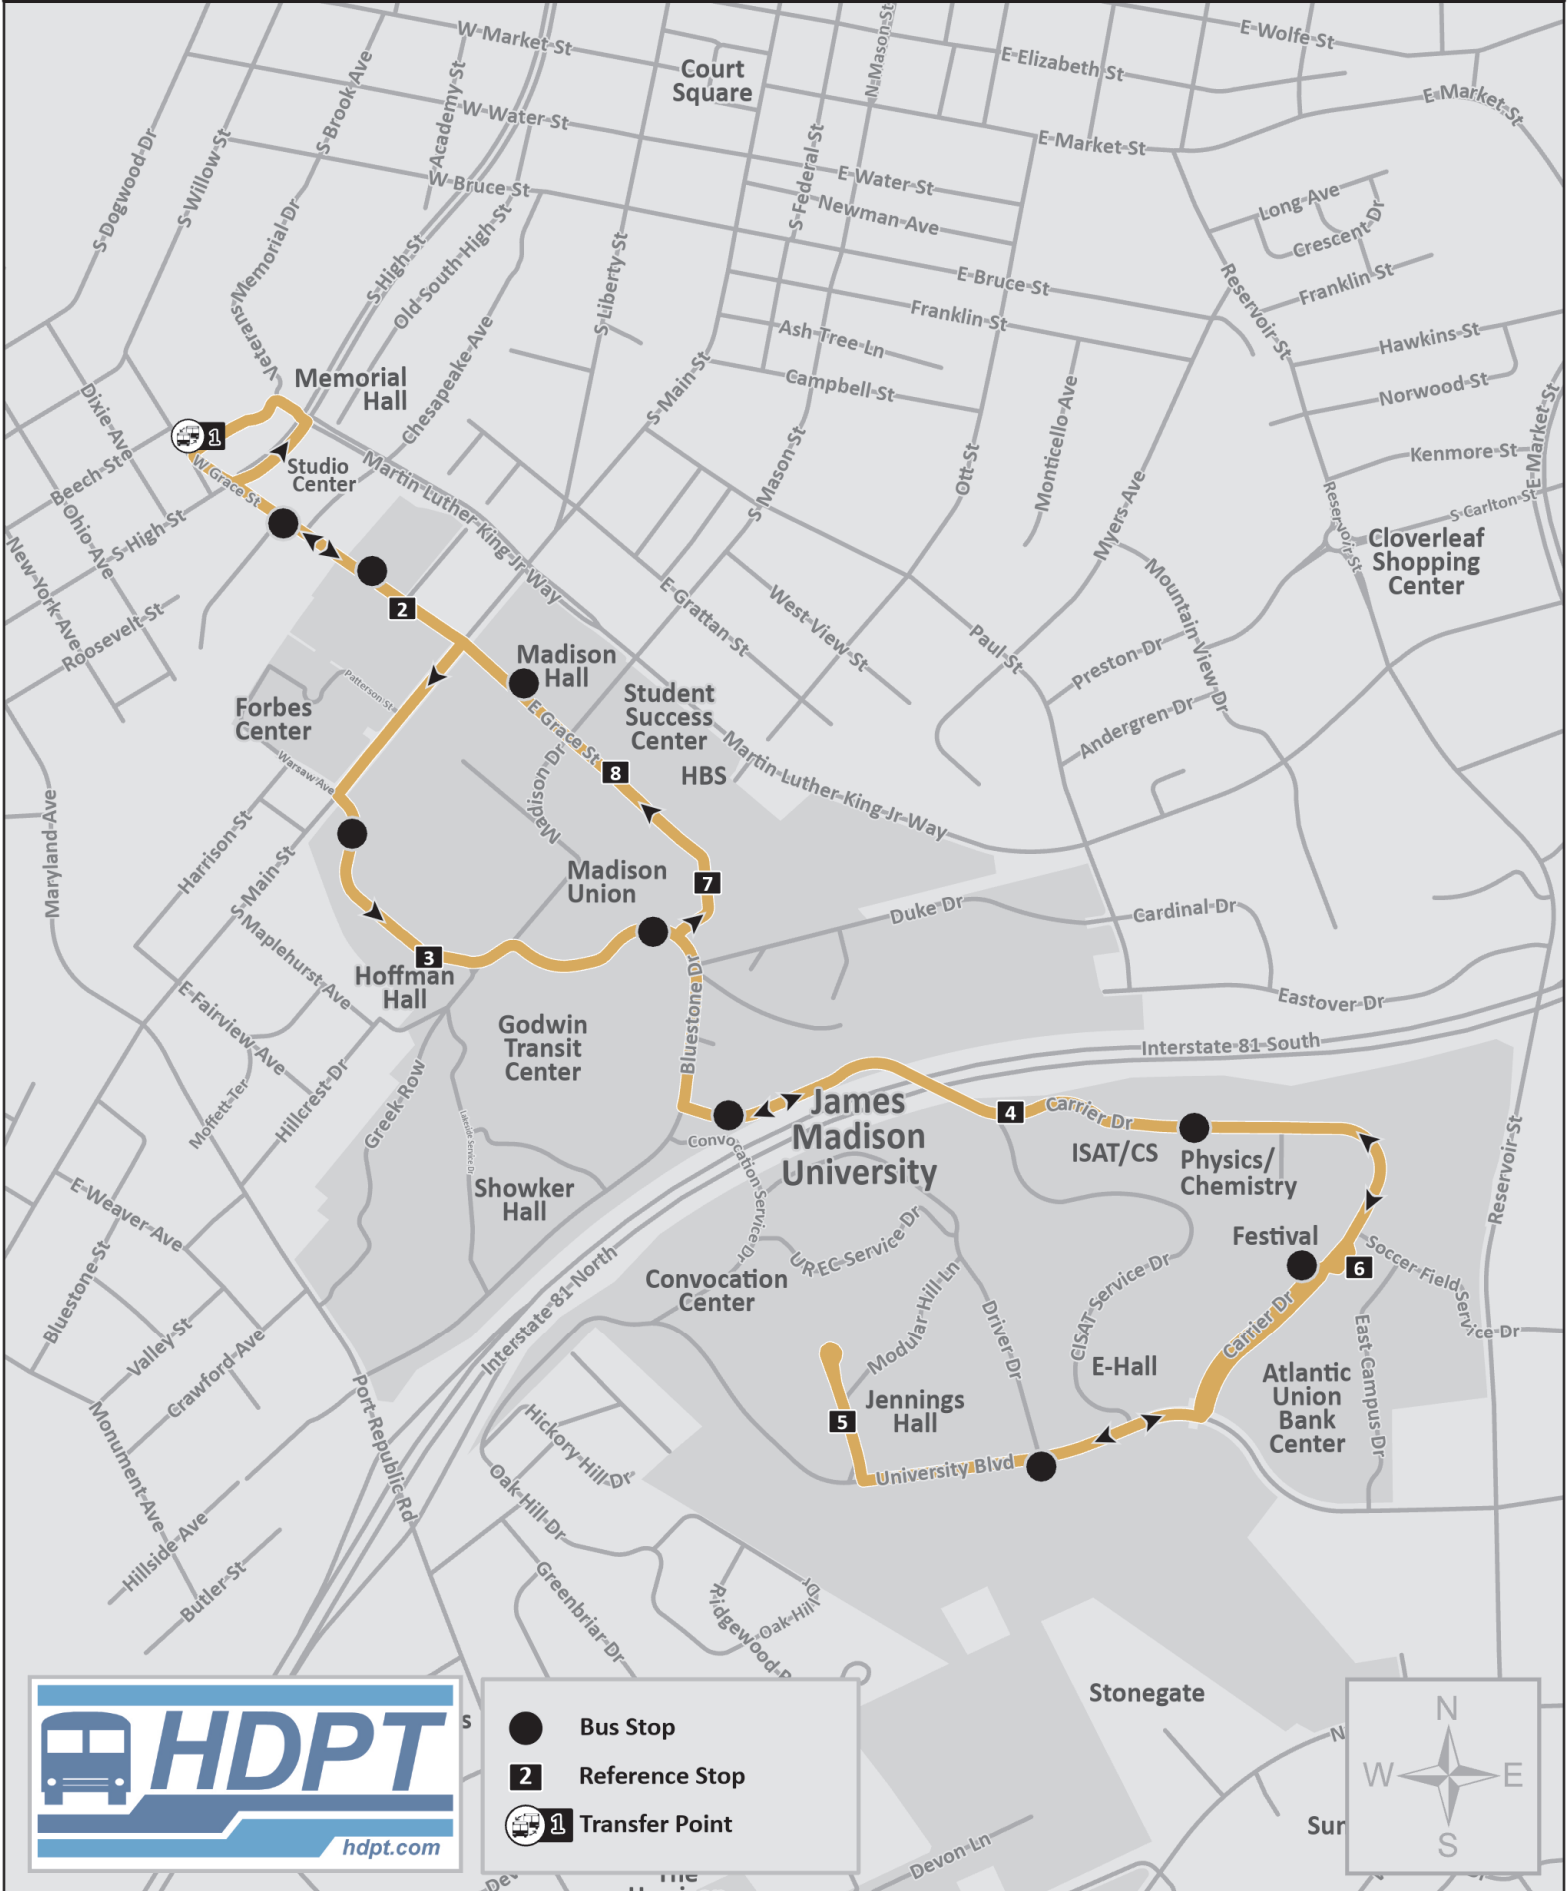

Inner Campus Shuttle

Hours of Operation
Monday - Friday: 7:00 am - 7:00 pm, every 5 minutes

- Bus Stop
- Reference Stop
- Transfer Point