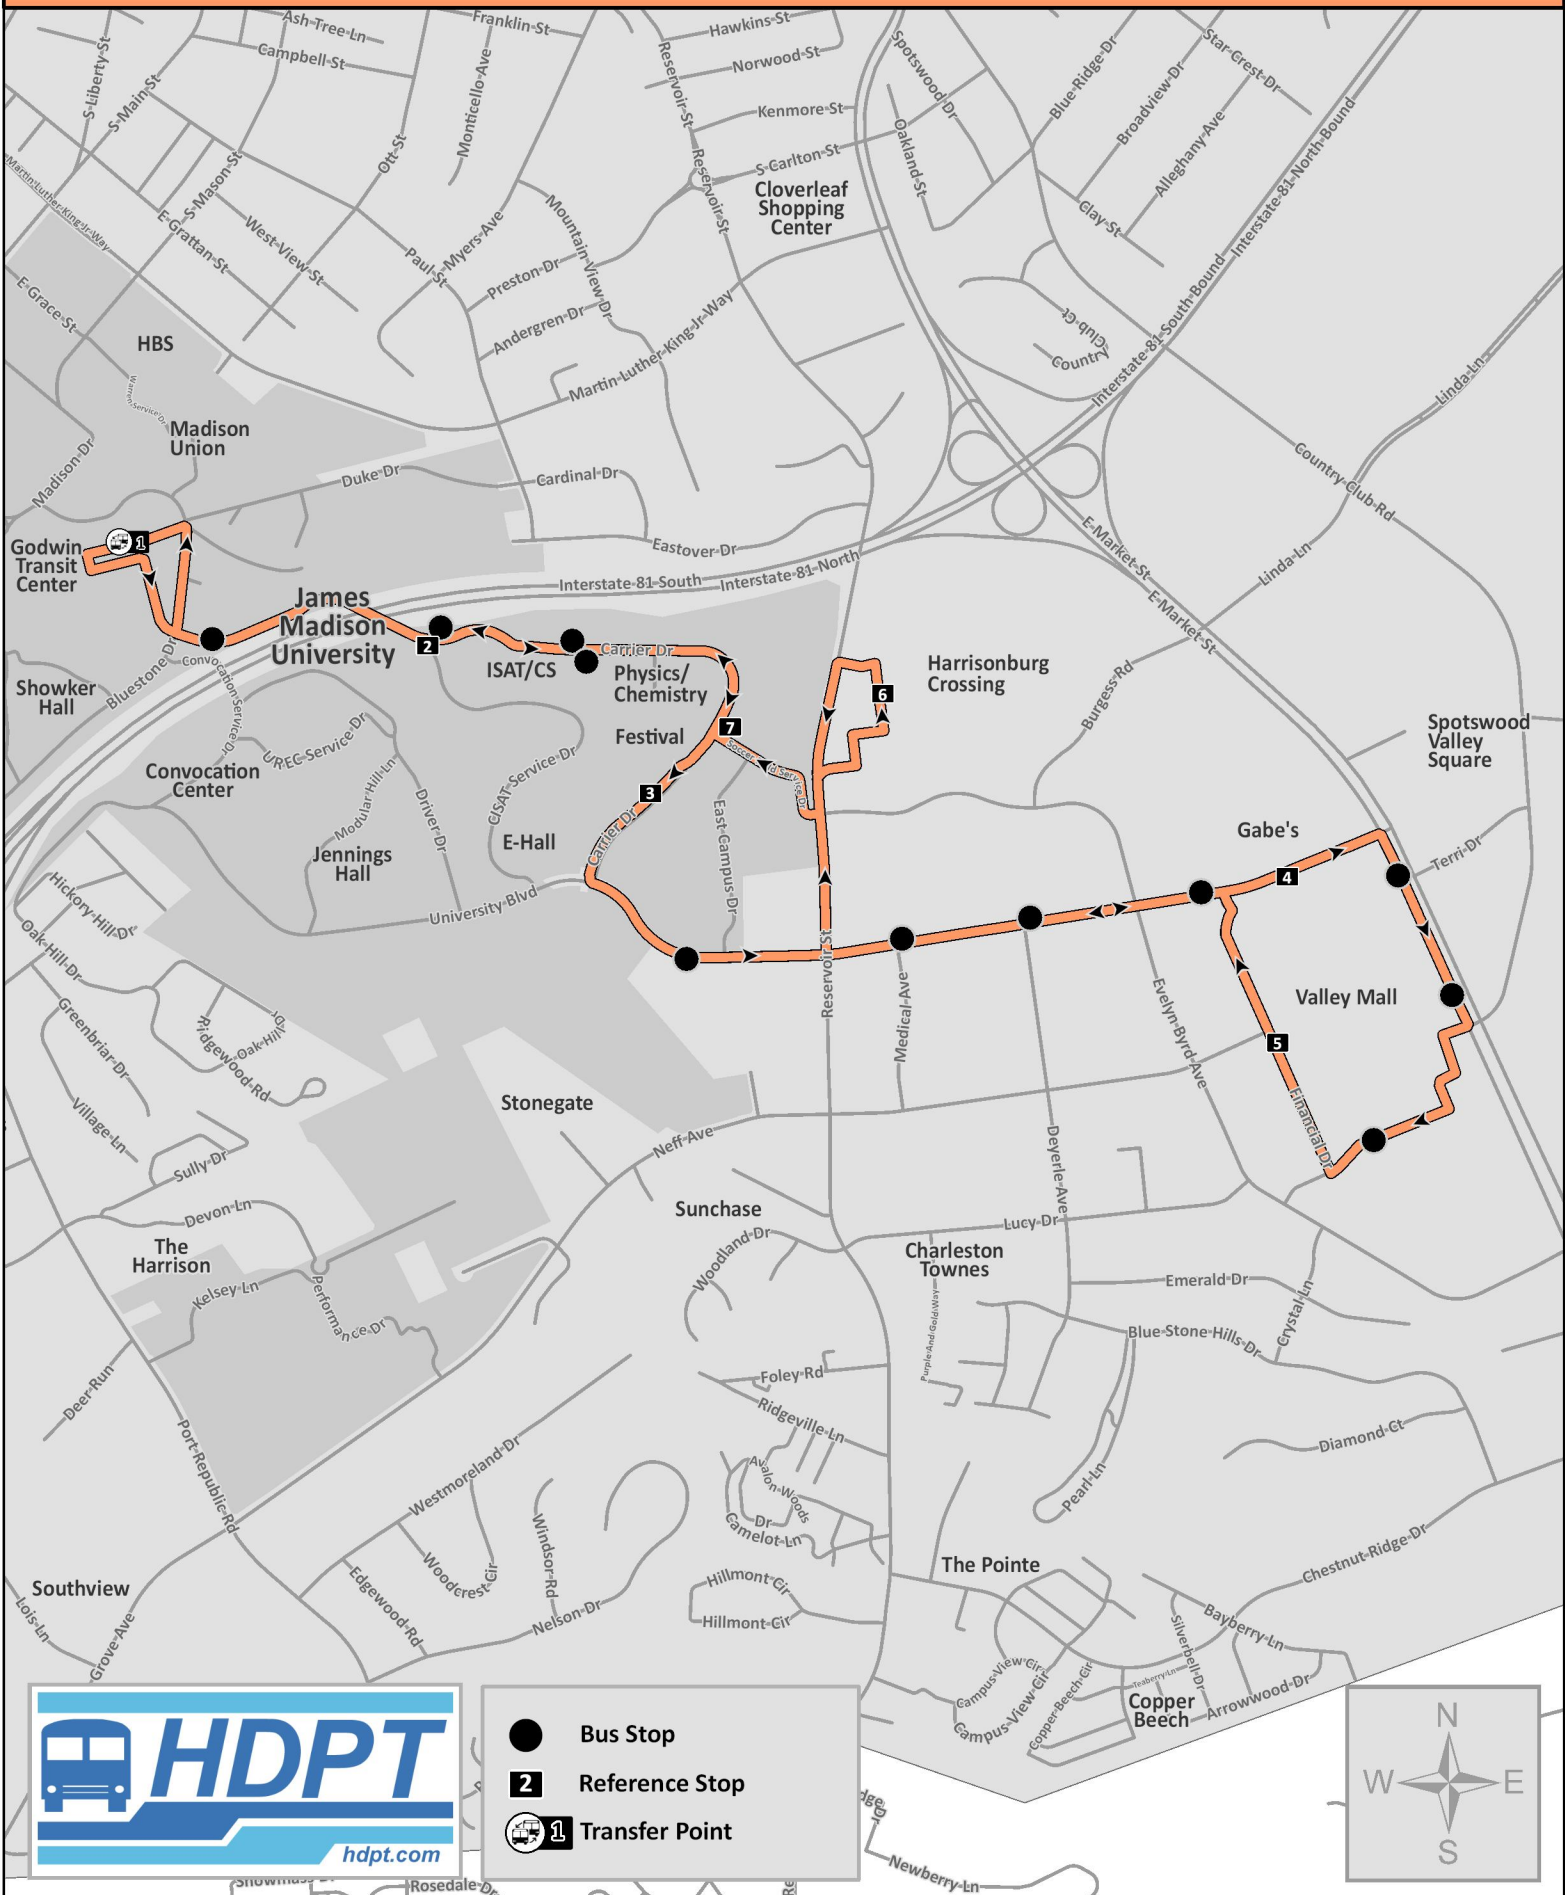

Shopper

Hours of Operation
Monday - Saturday: 1:00 pm - 10:30 pm