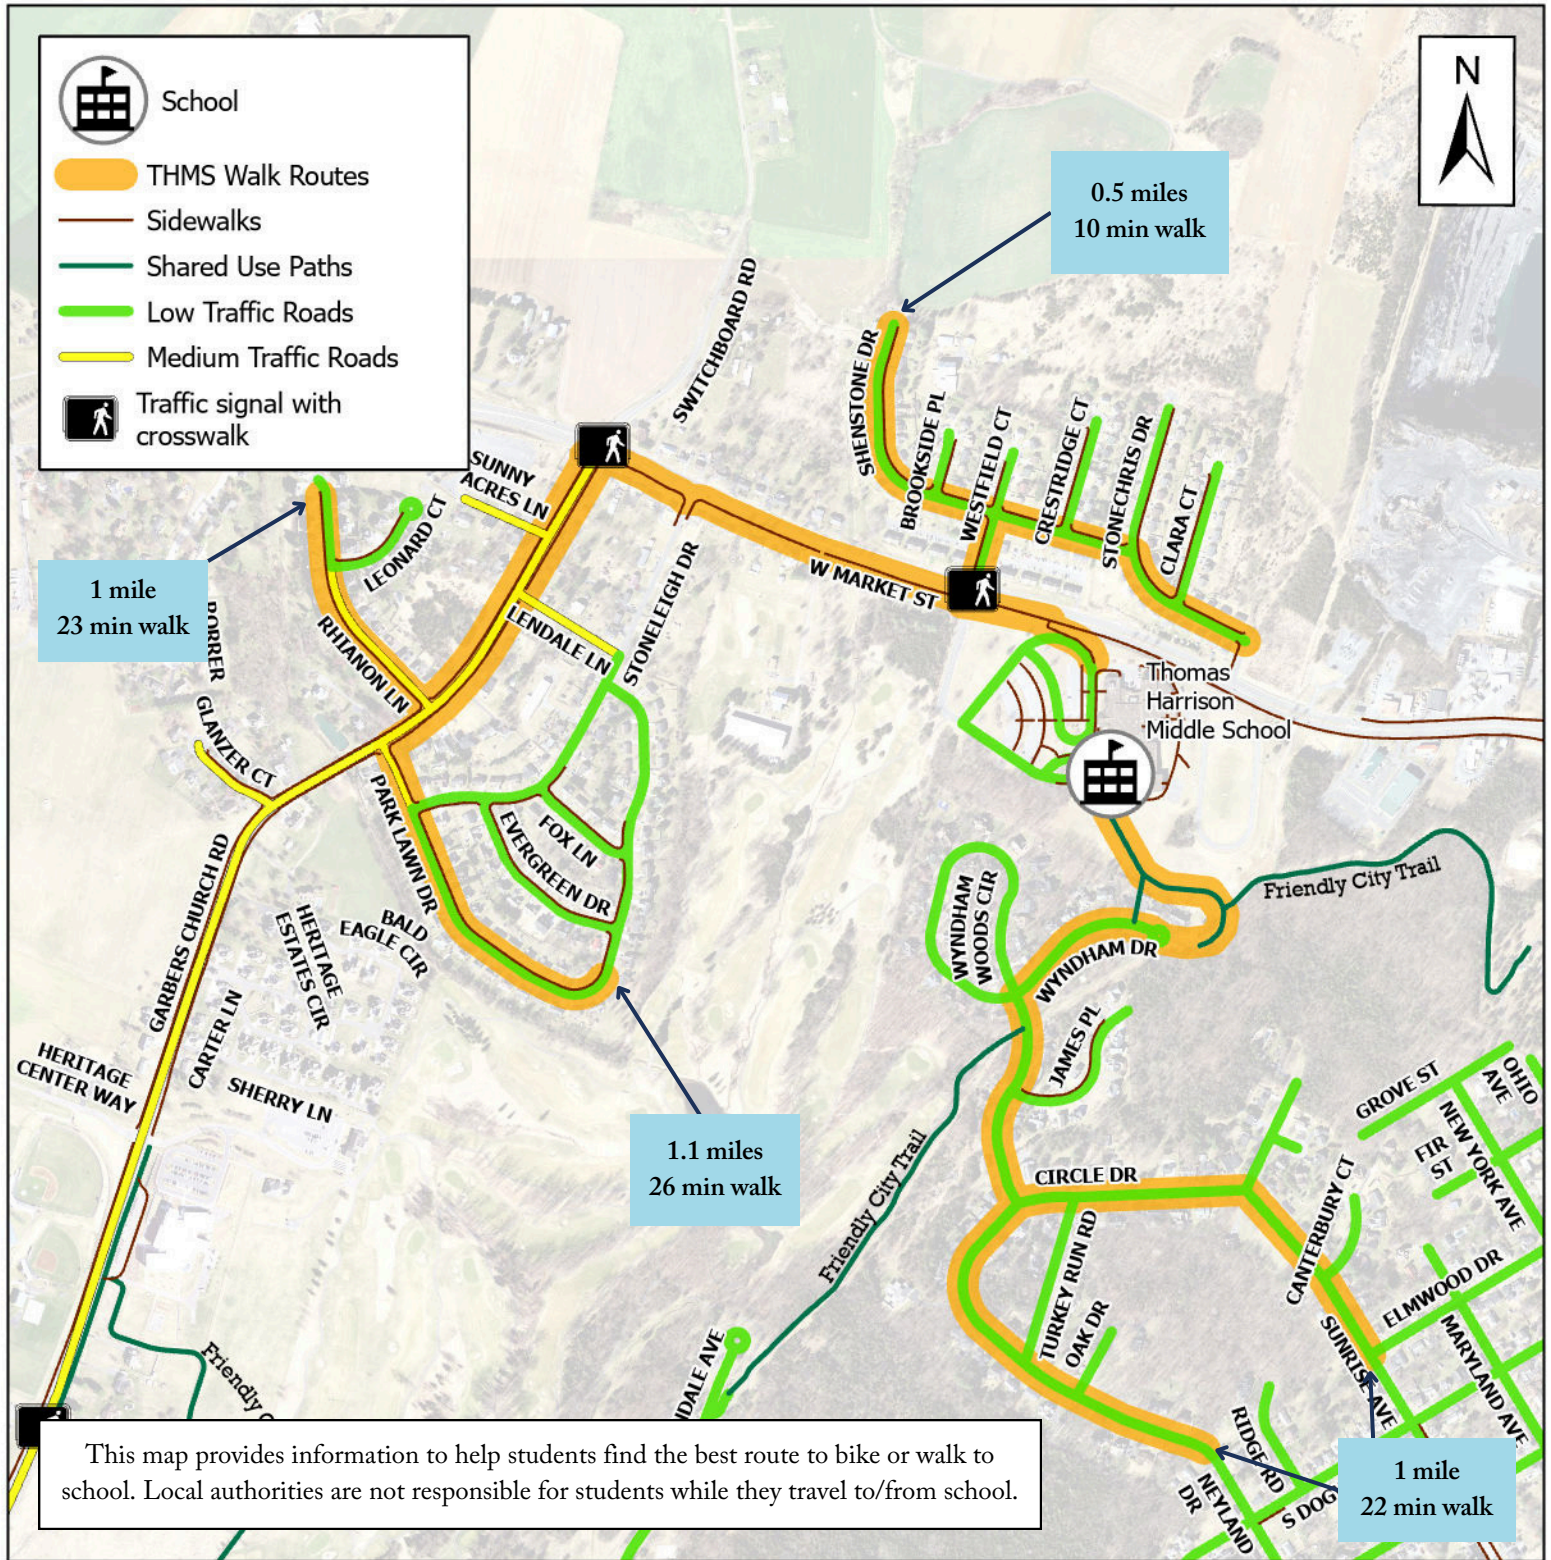

RECOMMENDED ROUTES TO SCHOOL

THOMAS HARRISON MIDDLE SCHOOL - WALKING

CITY OF HARRISONBURG
PUBLIC WORKS

QUICK TIPS WHEN WALKING OR BIKING TO SCHOOL!

1. Get to know your route before - test your route to understand how to best get to school. Routes vary based on terrain, hills, and comfortability, so consider whether biking or walking is the best method. Be a walking or biking role model by understanding safe practices and procedures.
2. Consider organizing or joining a walking/biking school bus in your neighborhood for added, safety, supervision, and fun!
3. For additional tips, visit www.harrisonburgva.gov/safe-routes-to-school

Scan QR Code to provide feedback on utilizing this map and routes!