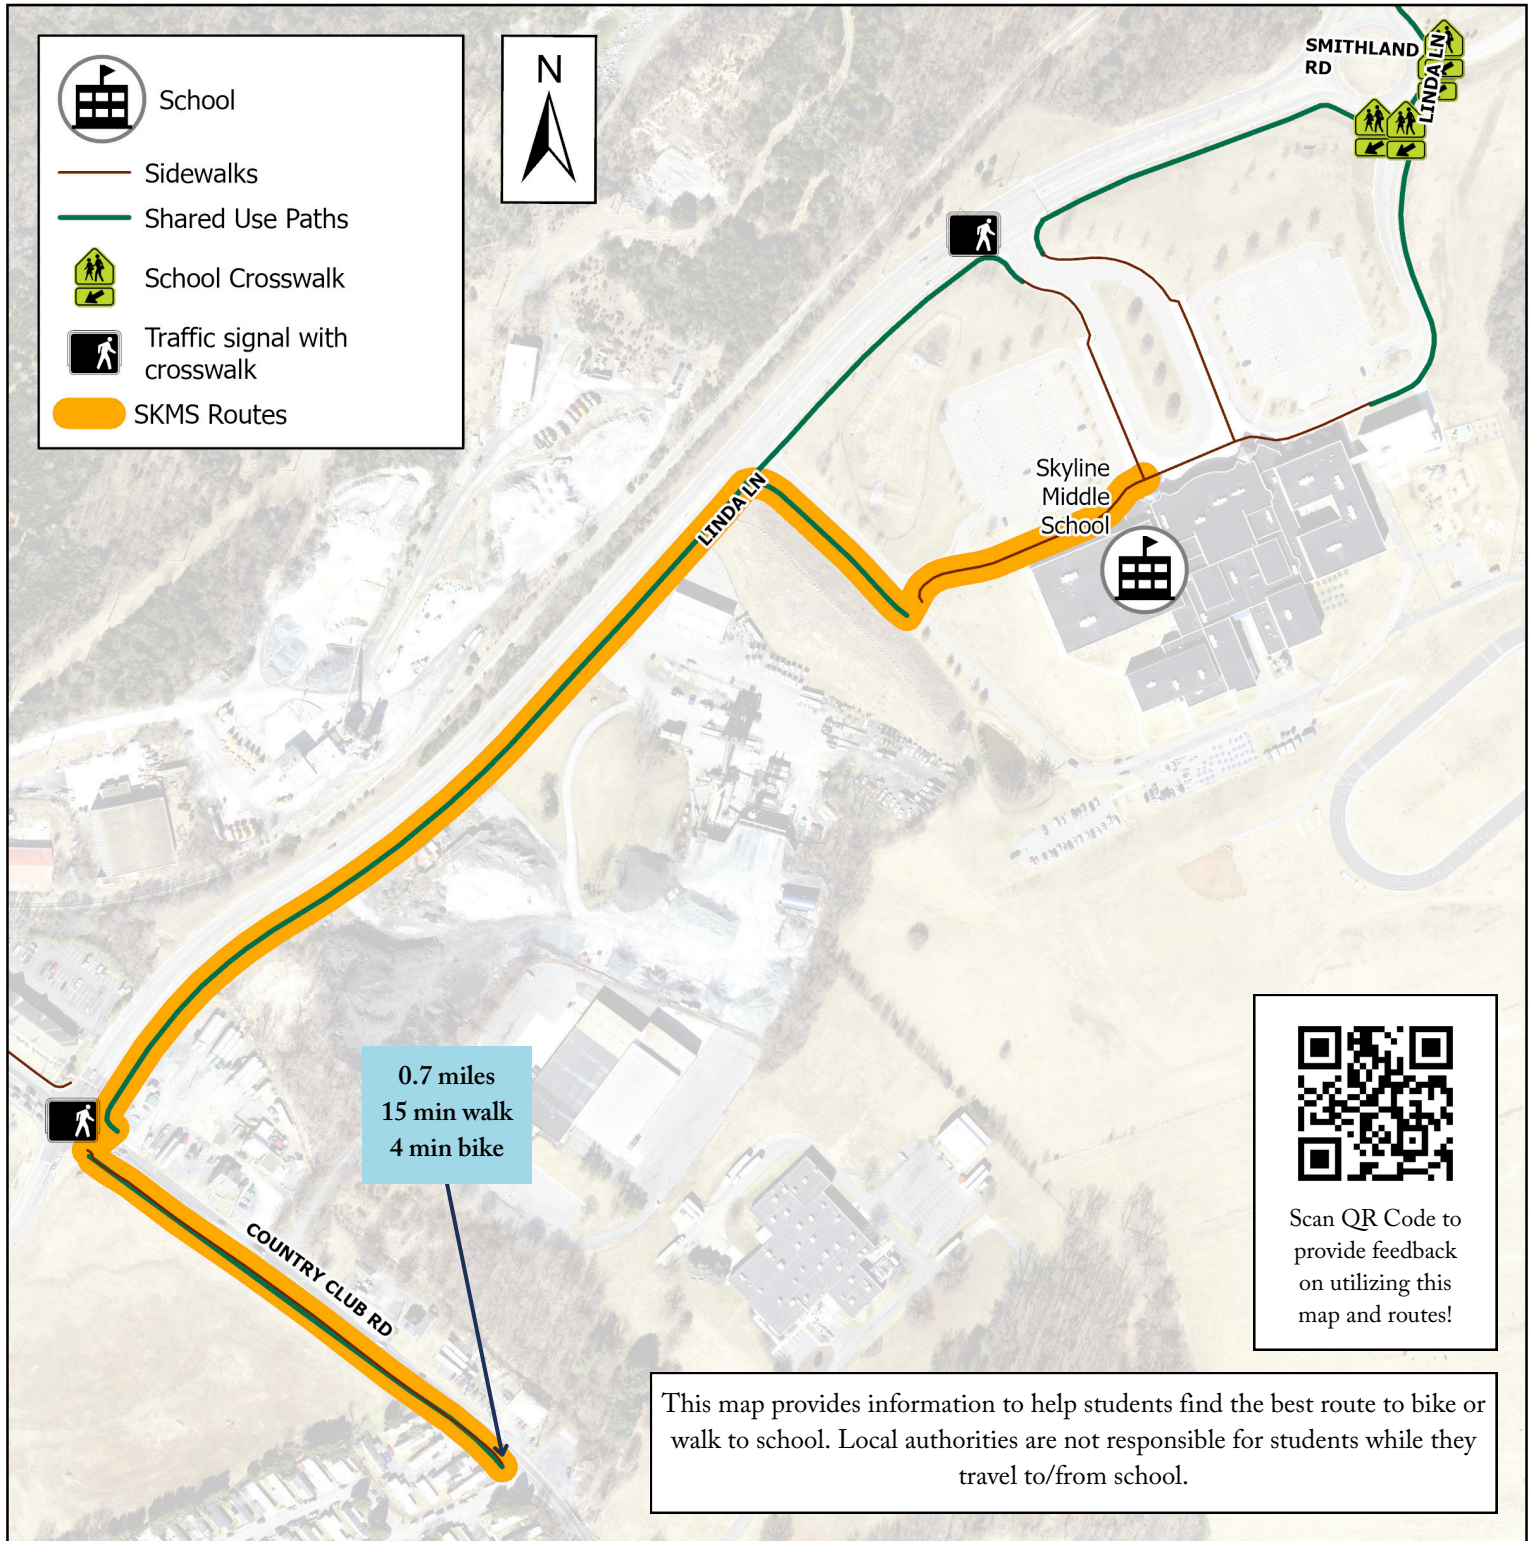

RECOMMENDED ROUTES TO SCHOOL

SKYLINE MIDDLE SCHOOL

QUICK TIPS WHEN WALKING OR BIKING TO SCHOOL!

1. Get to know your route before - test your route to understand how to best get to school. Routes vary based on terrain, hills, and comfortability, so consider whether biking or walking is the best method. Be a walking or biking role model by understanding safe practices and procedures.
2. Consider organizing or joining a walking/biking school bus in your neighborhood for added, safety, supervision, and fun!
3. For additional tips, visit www.harrisonburgva.gov/safe-routes-to-school