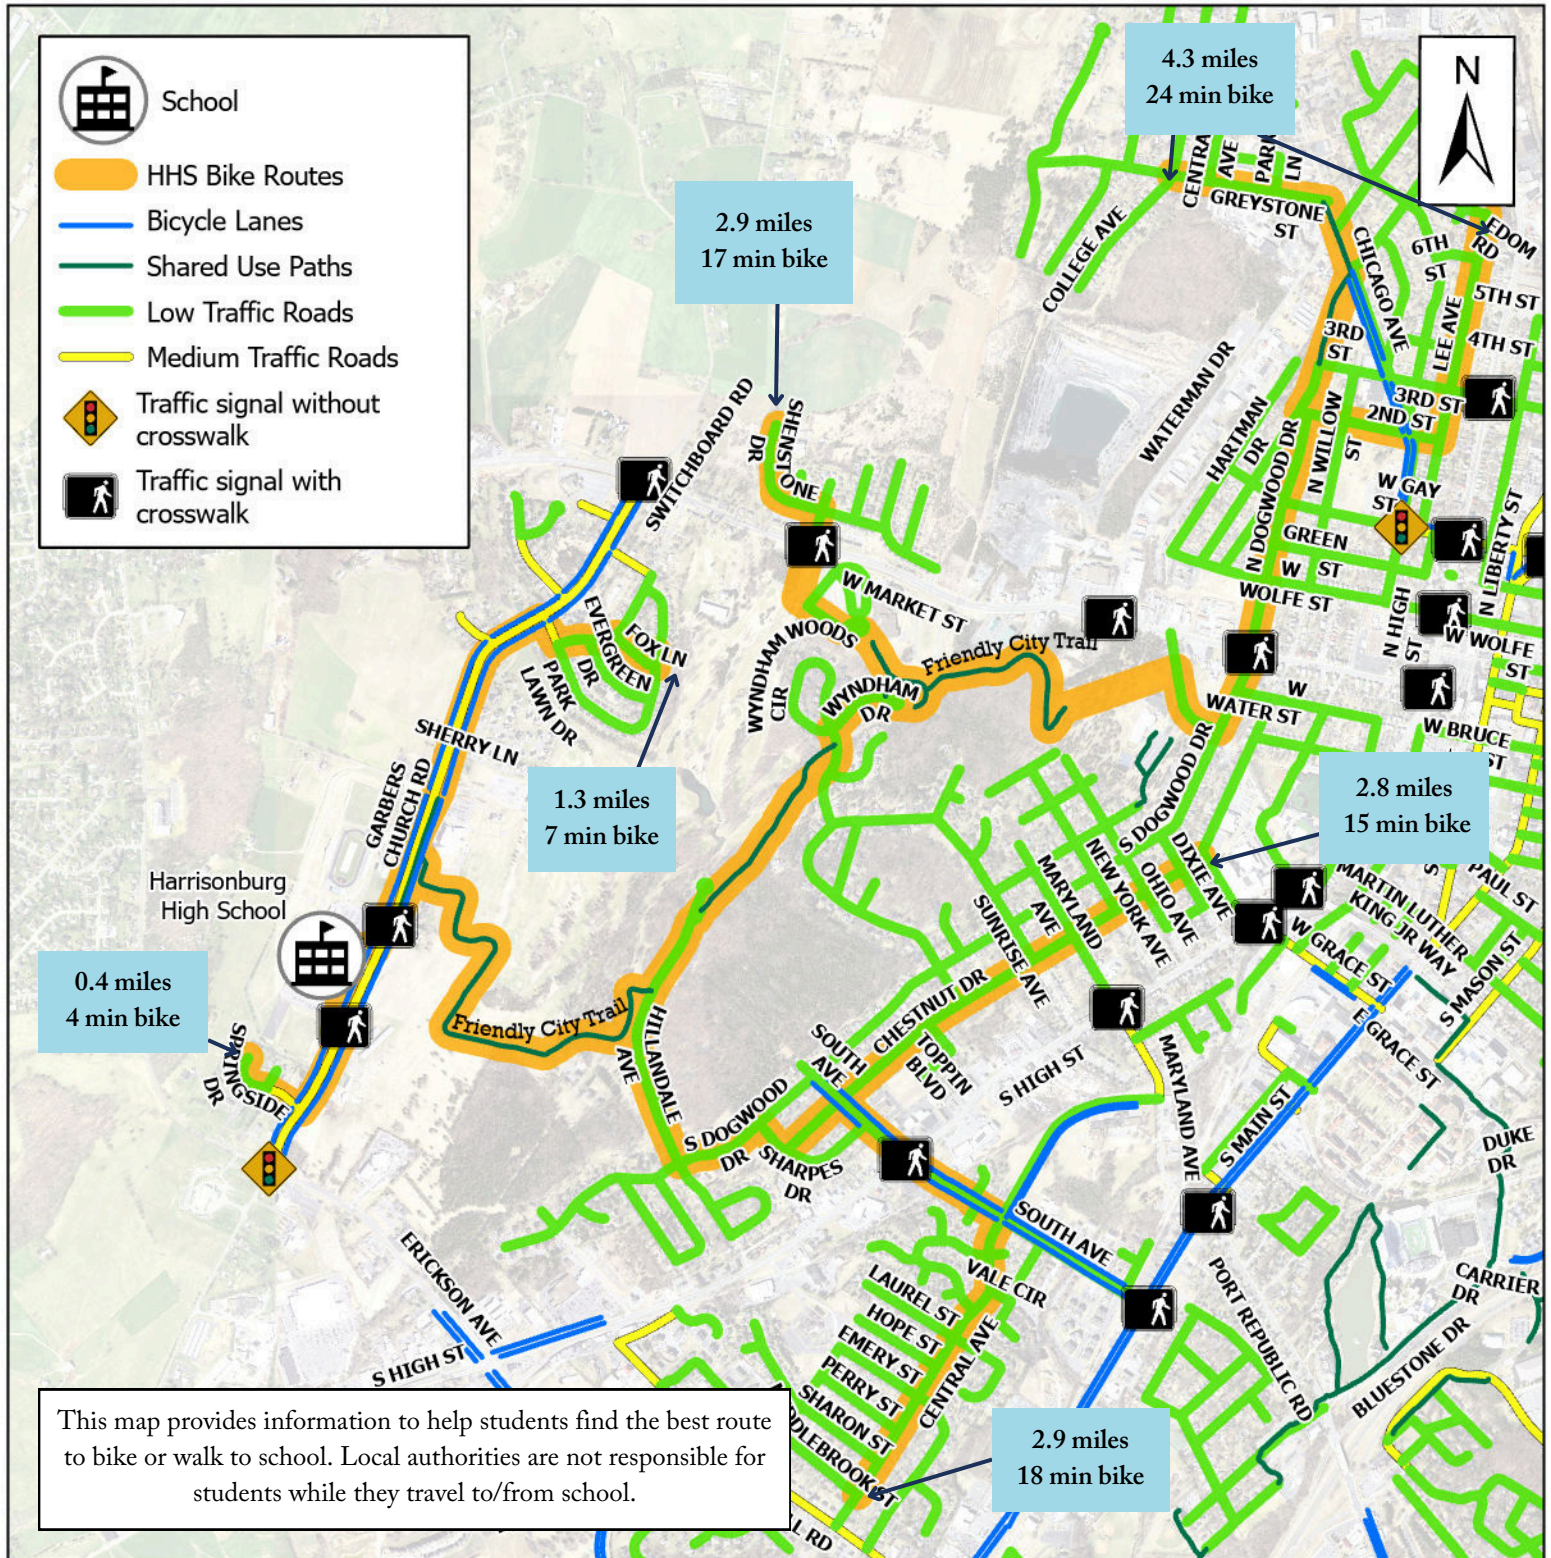

RECOMMENDED ROUTES TO SCHOOL

HARRISONBURG HIGH SCHOOL - BIKING

CITY OF HARRISONBURG
PUBLIC WORKS

QUICK TIPS WHEN WALKING OR BIKING TO SCHOOL!

1. Get to know your route before - test your route to understand how to best get to school. Routes vary based on terrain, hills, and comfortability, so consider whether biking or walking is the best method. Be a walking or biking role model by understanding safe practices and procedures.
2. Consider organizing or joining a walking/biking school bus in your neighborhood for added, safety, supervision, and fun!
3. For additional tips, visit www.harrisonburgva.gov/safe-routes-to-school

Scan QR Code to provide feedback on utilizing this map and routes!