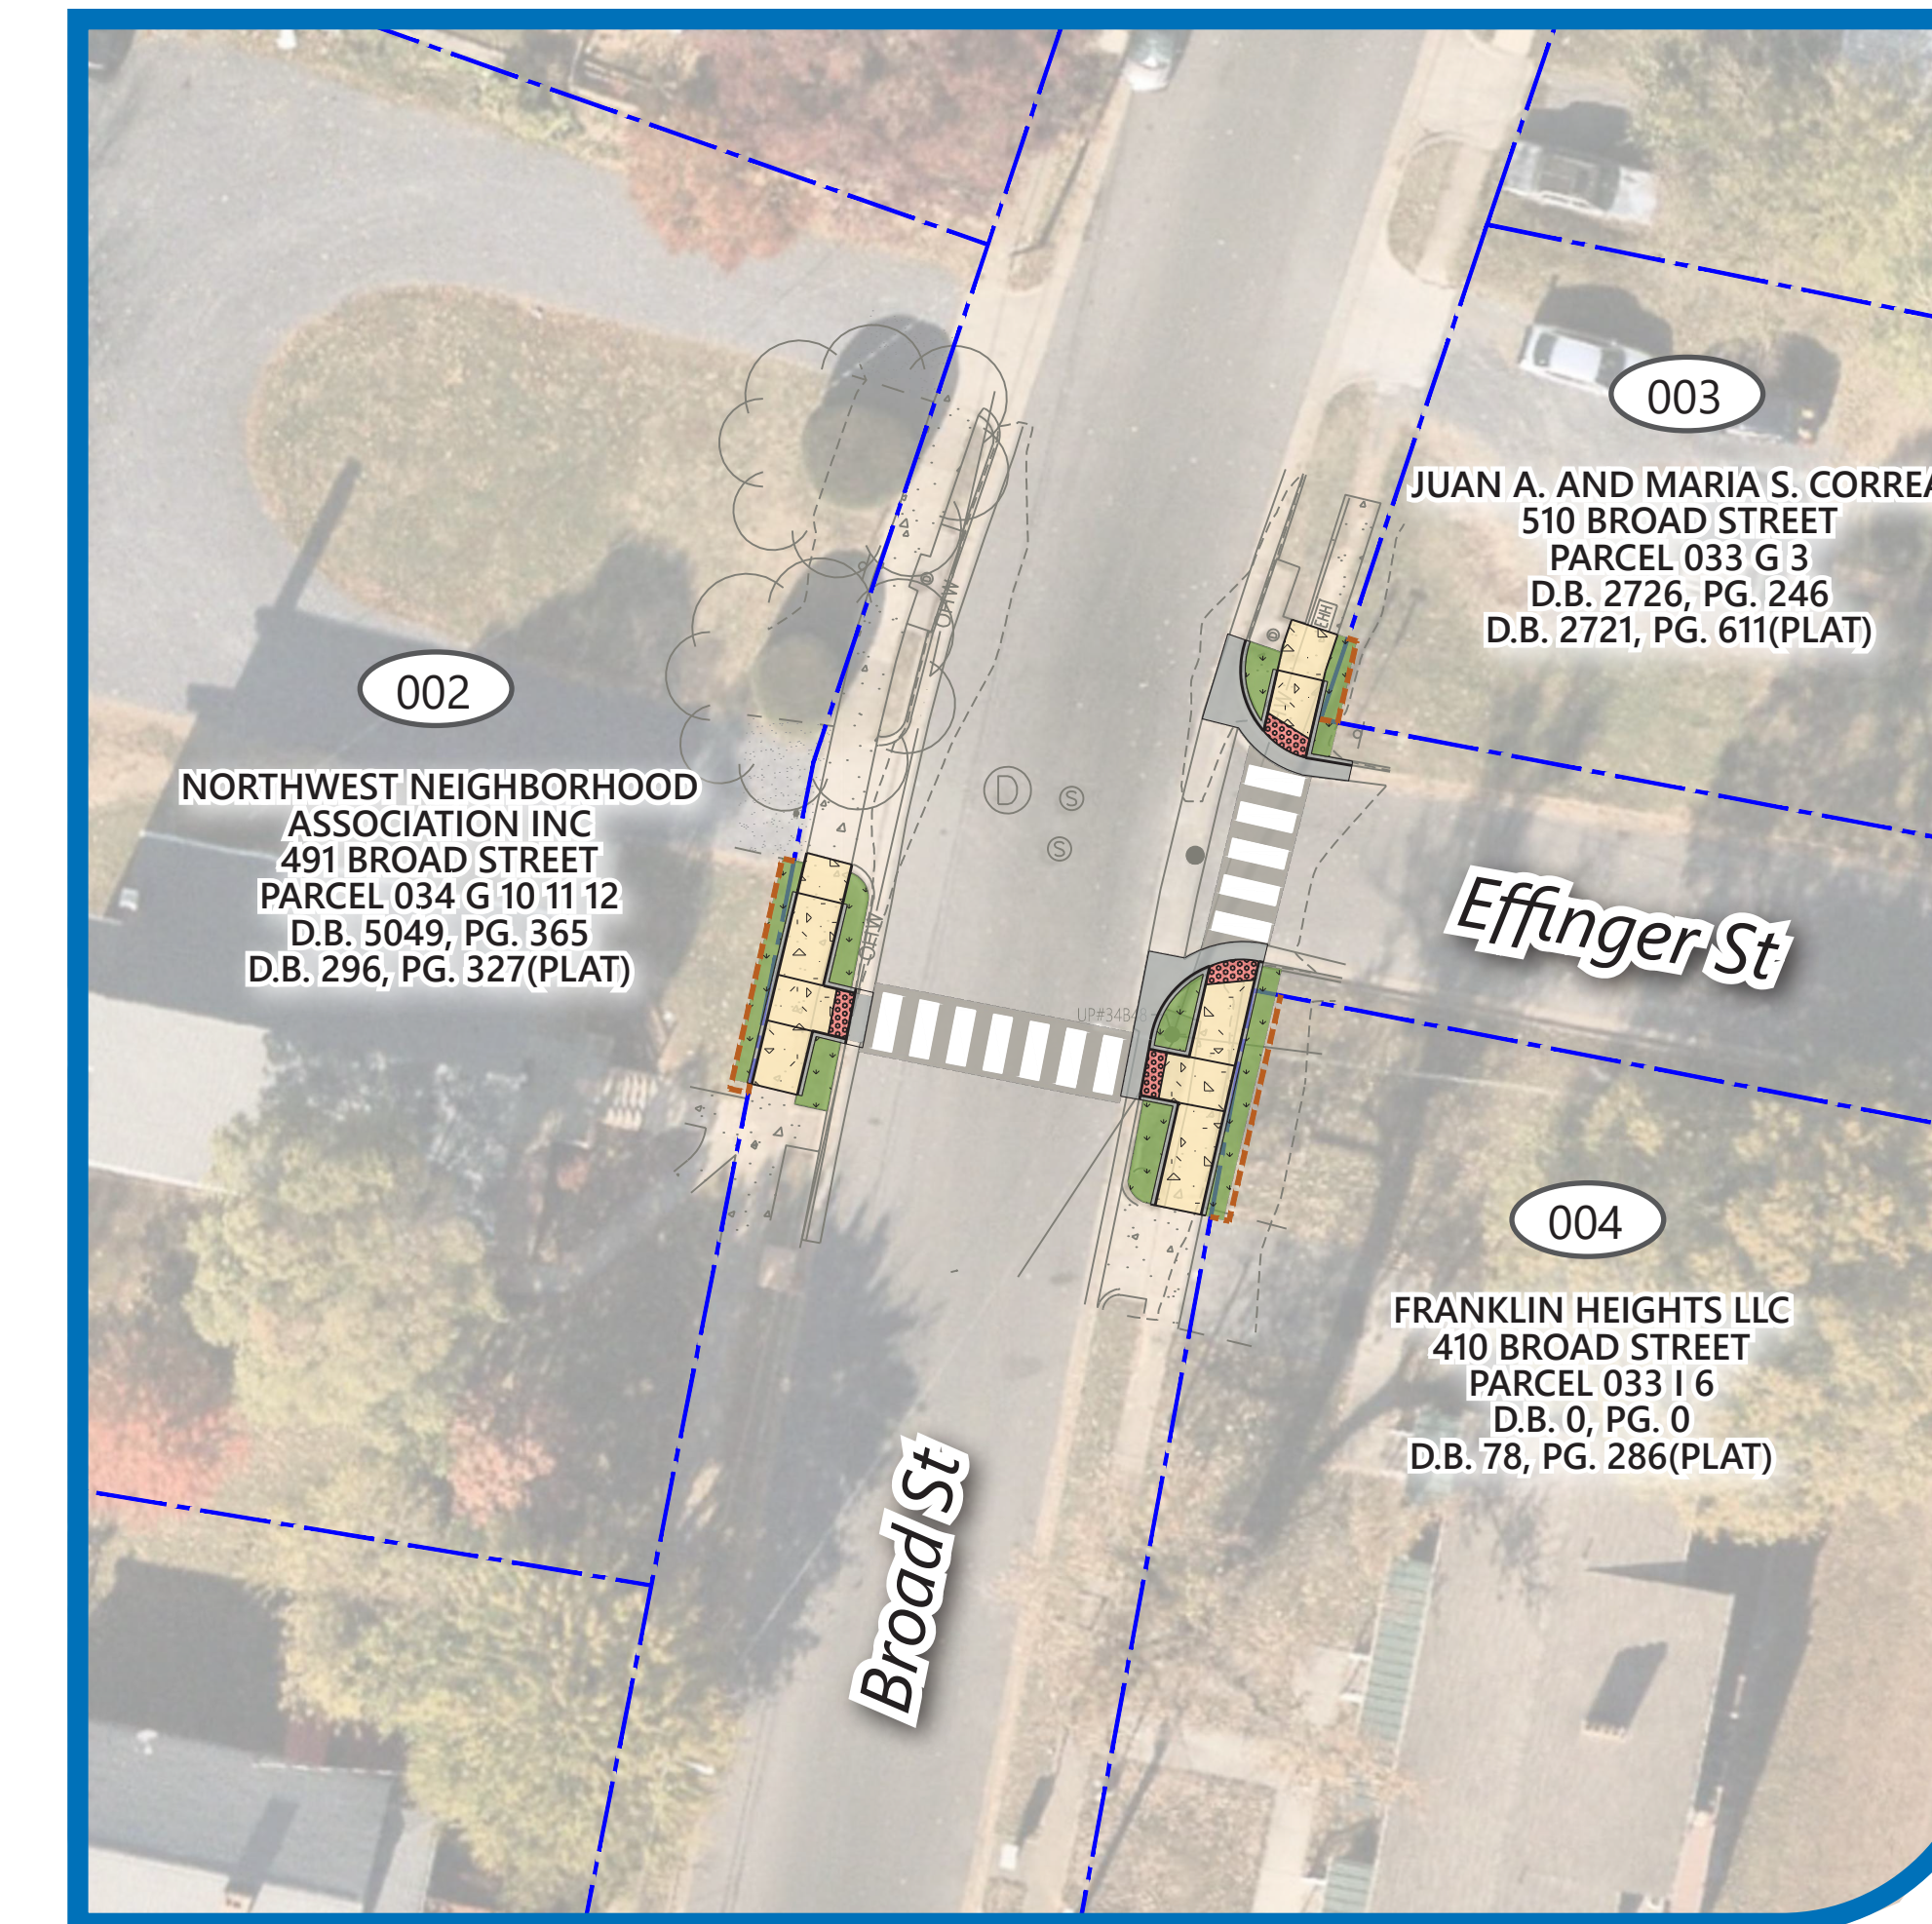

## Harrisonburg, Virginia

Source: City of Harrisonburg GIS, Nearmap.

1 Mount Clinton Pike at College Avenue

2 Broad Street at Effinger Street

3 North Mason Street at East Wolfe Street

4 Broad Street at East Wolfe Street

5 Old Furnace Road at Tower Street

6 East Market Street at Country Club Road

Source: City of Harrisonburg GIS, Nearmap.

### LEGEND

- Existing Property Lines
- Temporary Construction Easement

- Proposed Concrete/Sidewalk
- Proposed Detectable Warning Surface
- Proposed Curb & Gutter
- Proposed Greenspace

- Proposed Storm Structure
- Proposed Pedestrian Signal with Push Button