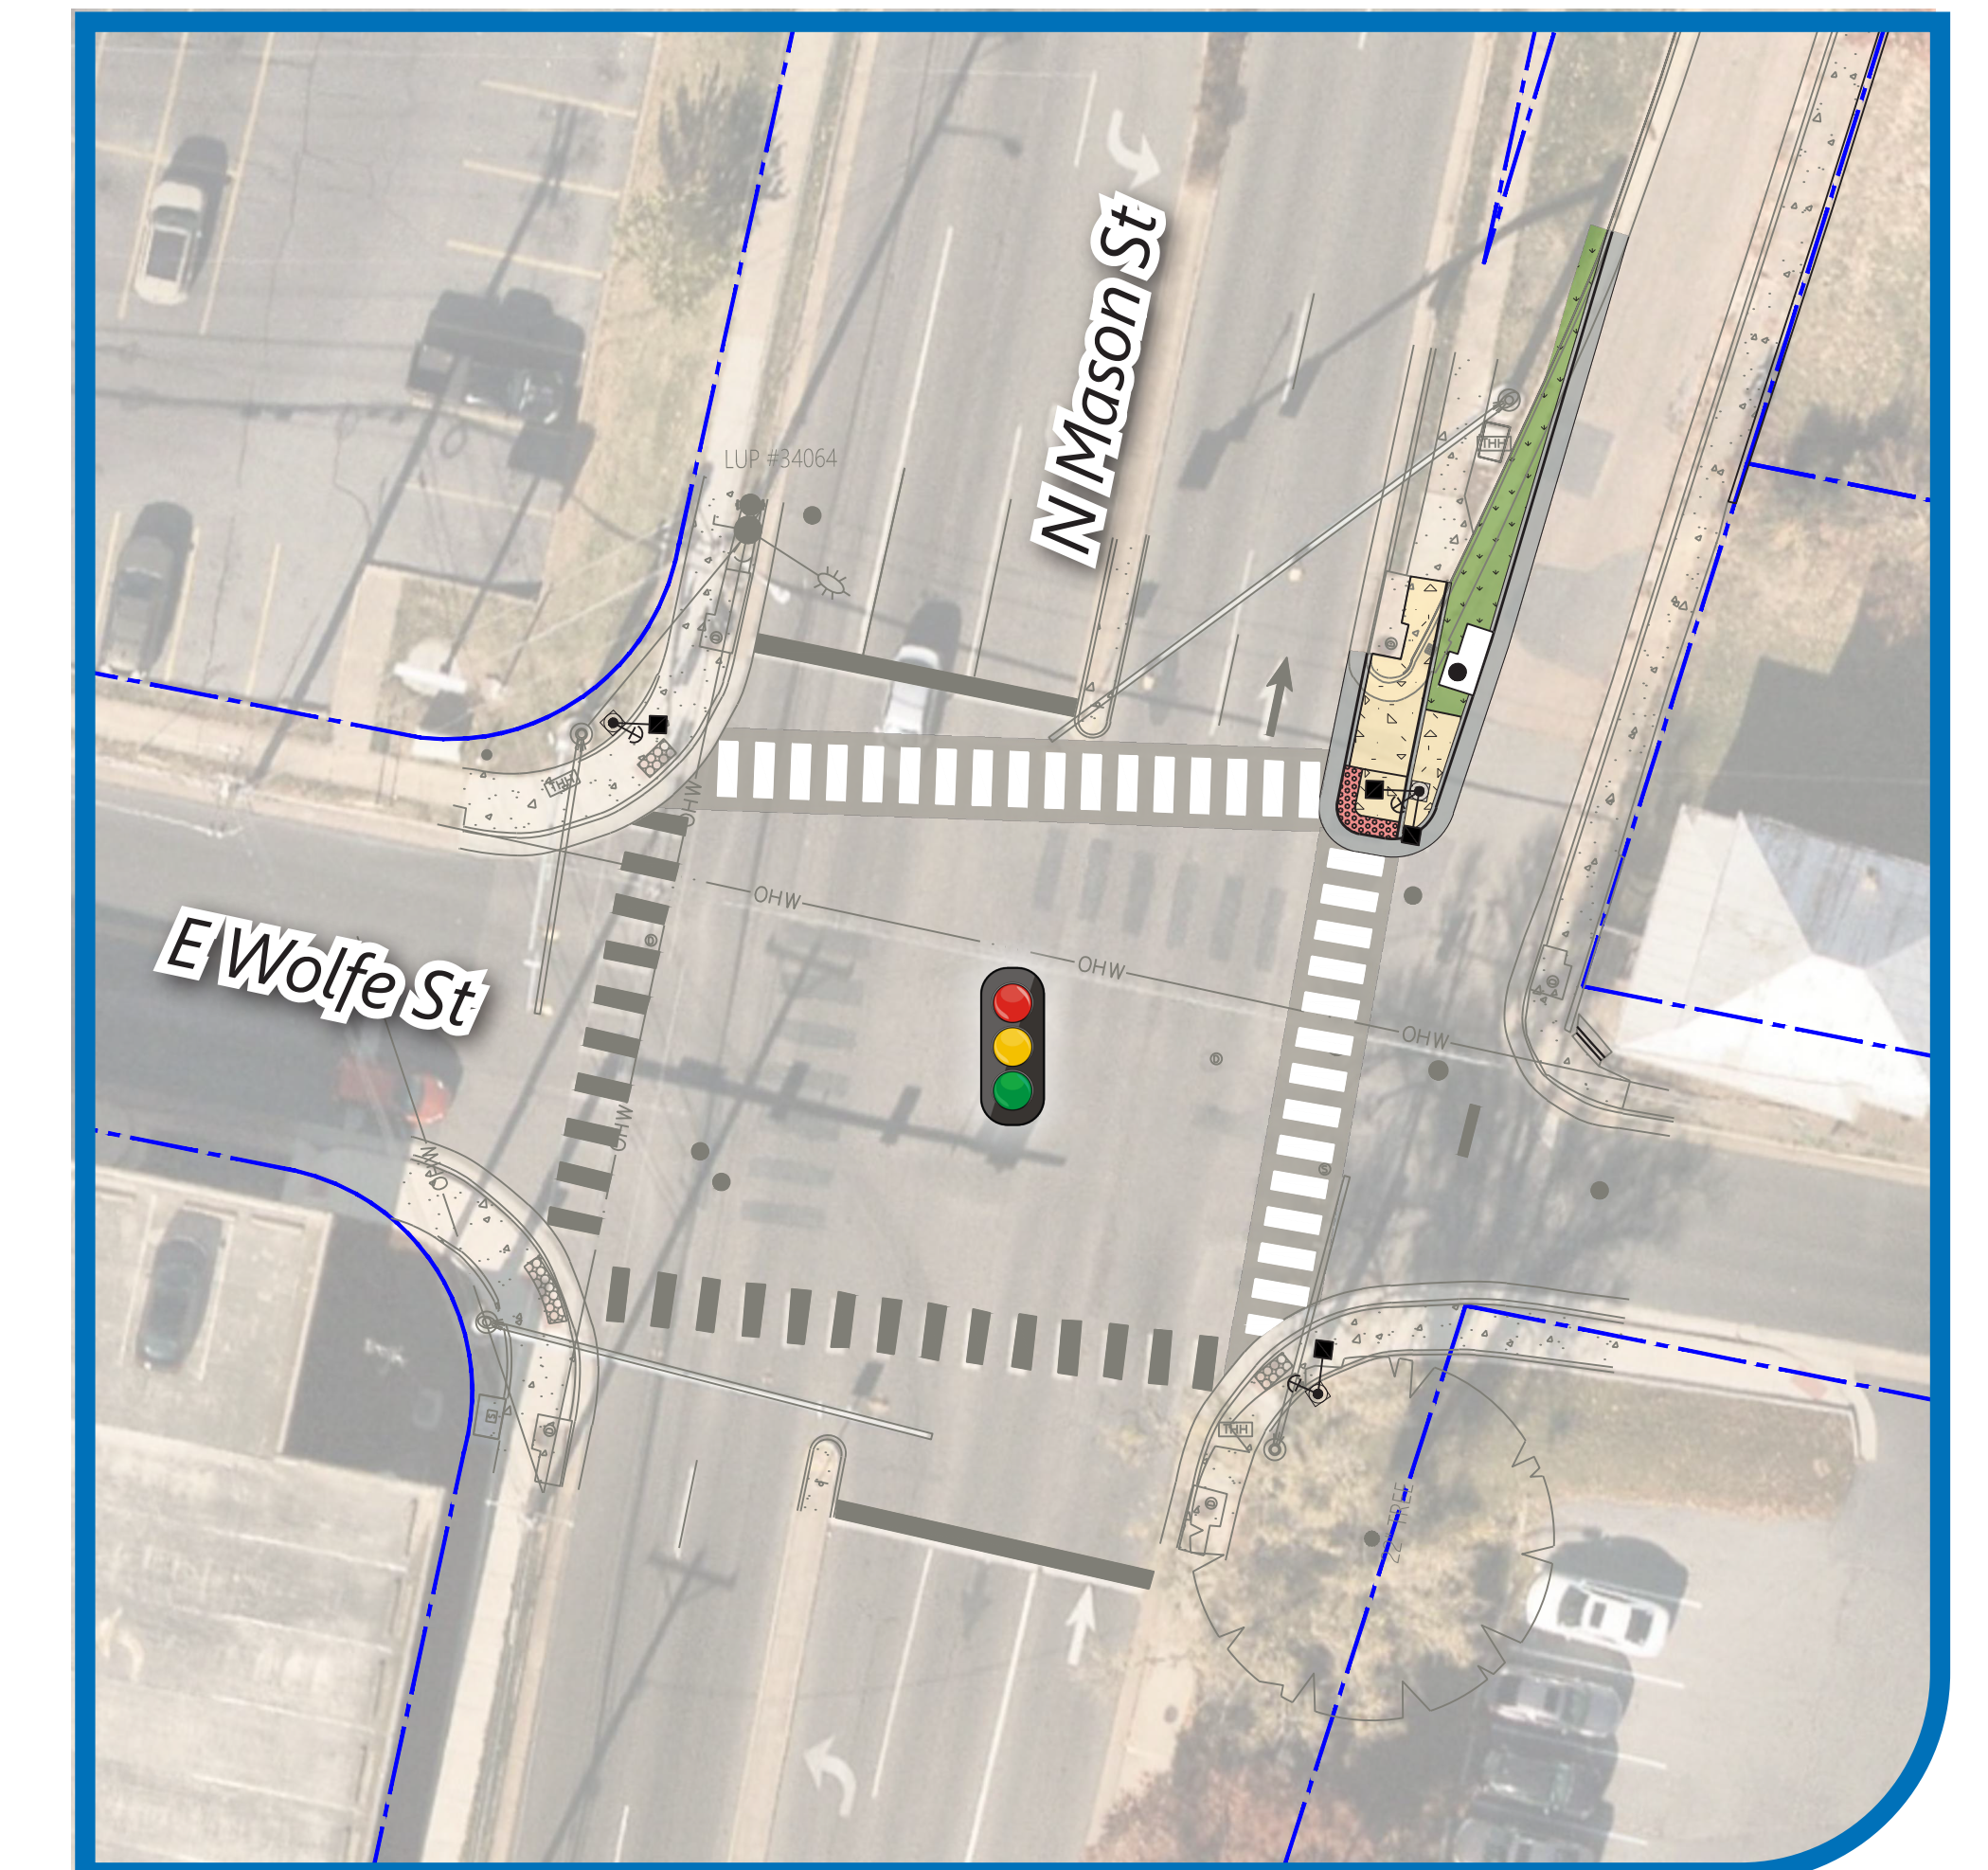

## Harrisonburg, Virginia

Source: City of Harrisonburg GIS, Nearmap.

1 Mount Clinton Pike at College Avenue

2 Broad Street at Effinger Street

3 North Mason Street at East Wolfe Street

4 Broad Street at East Wolfe Street

5 Old Furnace Road at Tower Street

6 East Market Street at Country Club Road

Source: City of Harrisonburg GIS, Nearmap.

### LEGEND

- Existing Property Lines
- Temporary Construction Easement

- Proposed Concrete/Sidewalk
- Proposed Detectable Warning Surface
- Proposed Curb & Gutter
- Proposed Greenspace

- Proposed Storm Structure
- Proposed Pedestrian Signal with Push Button