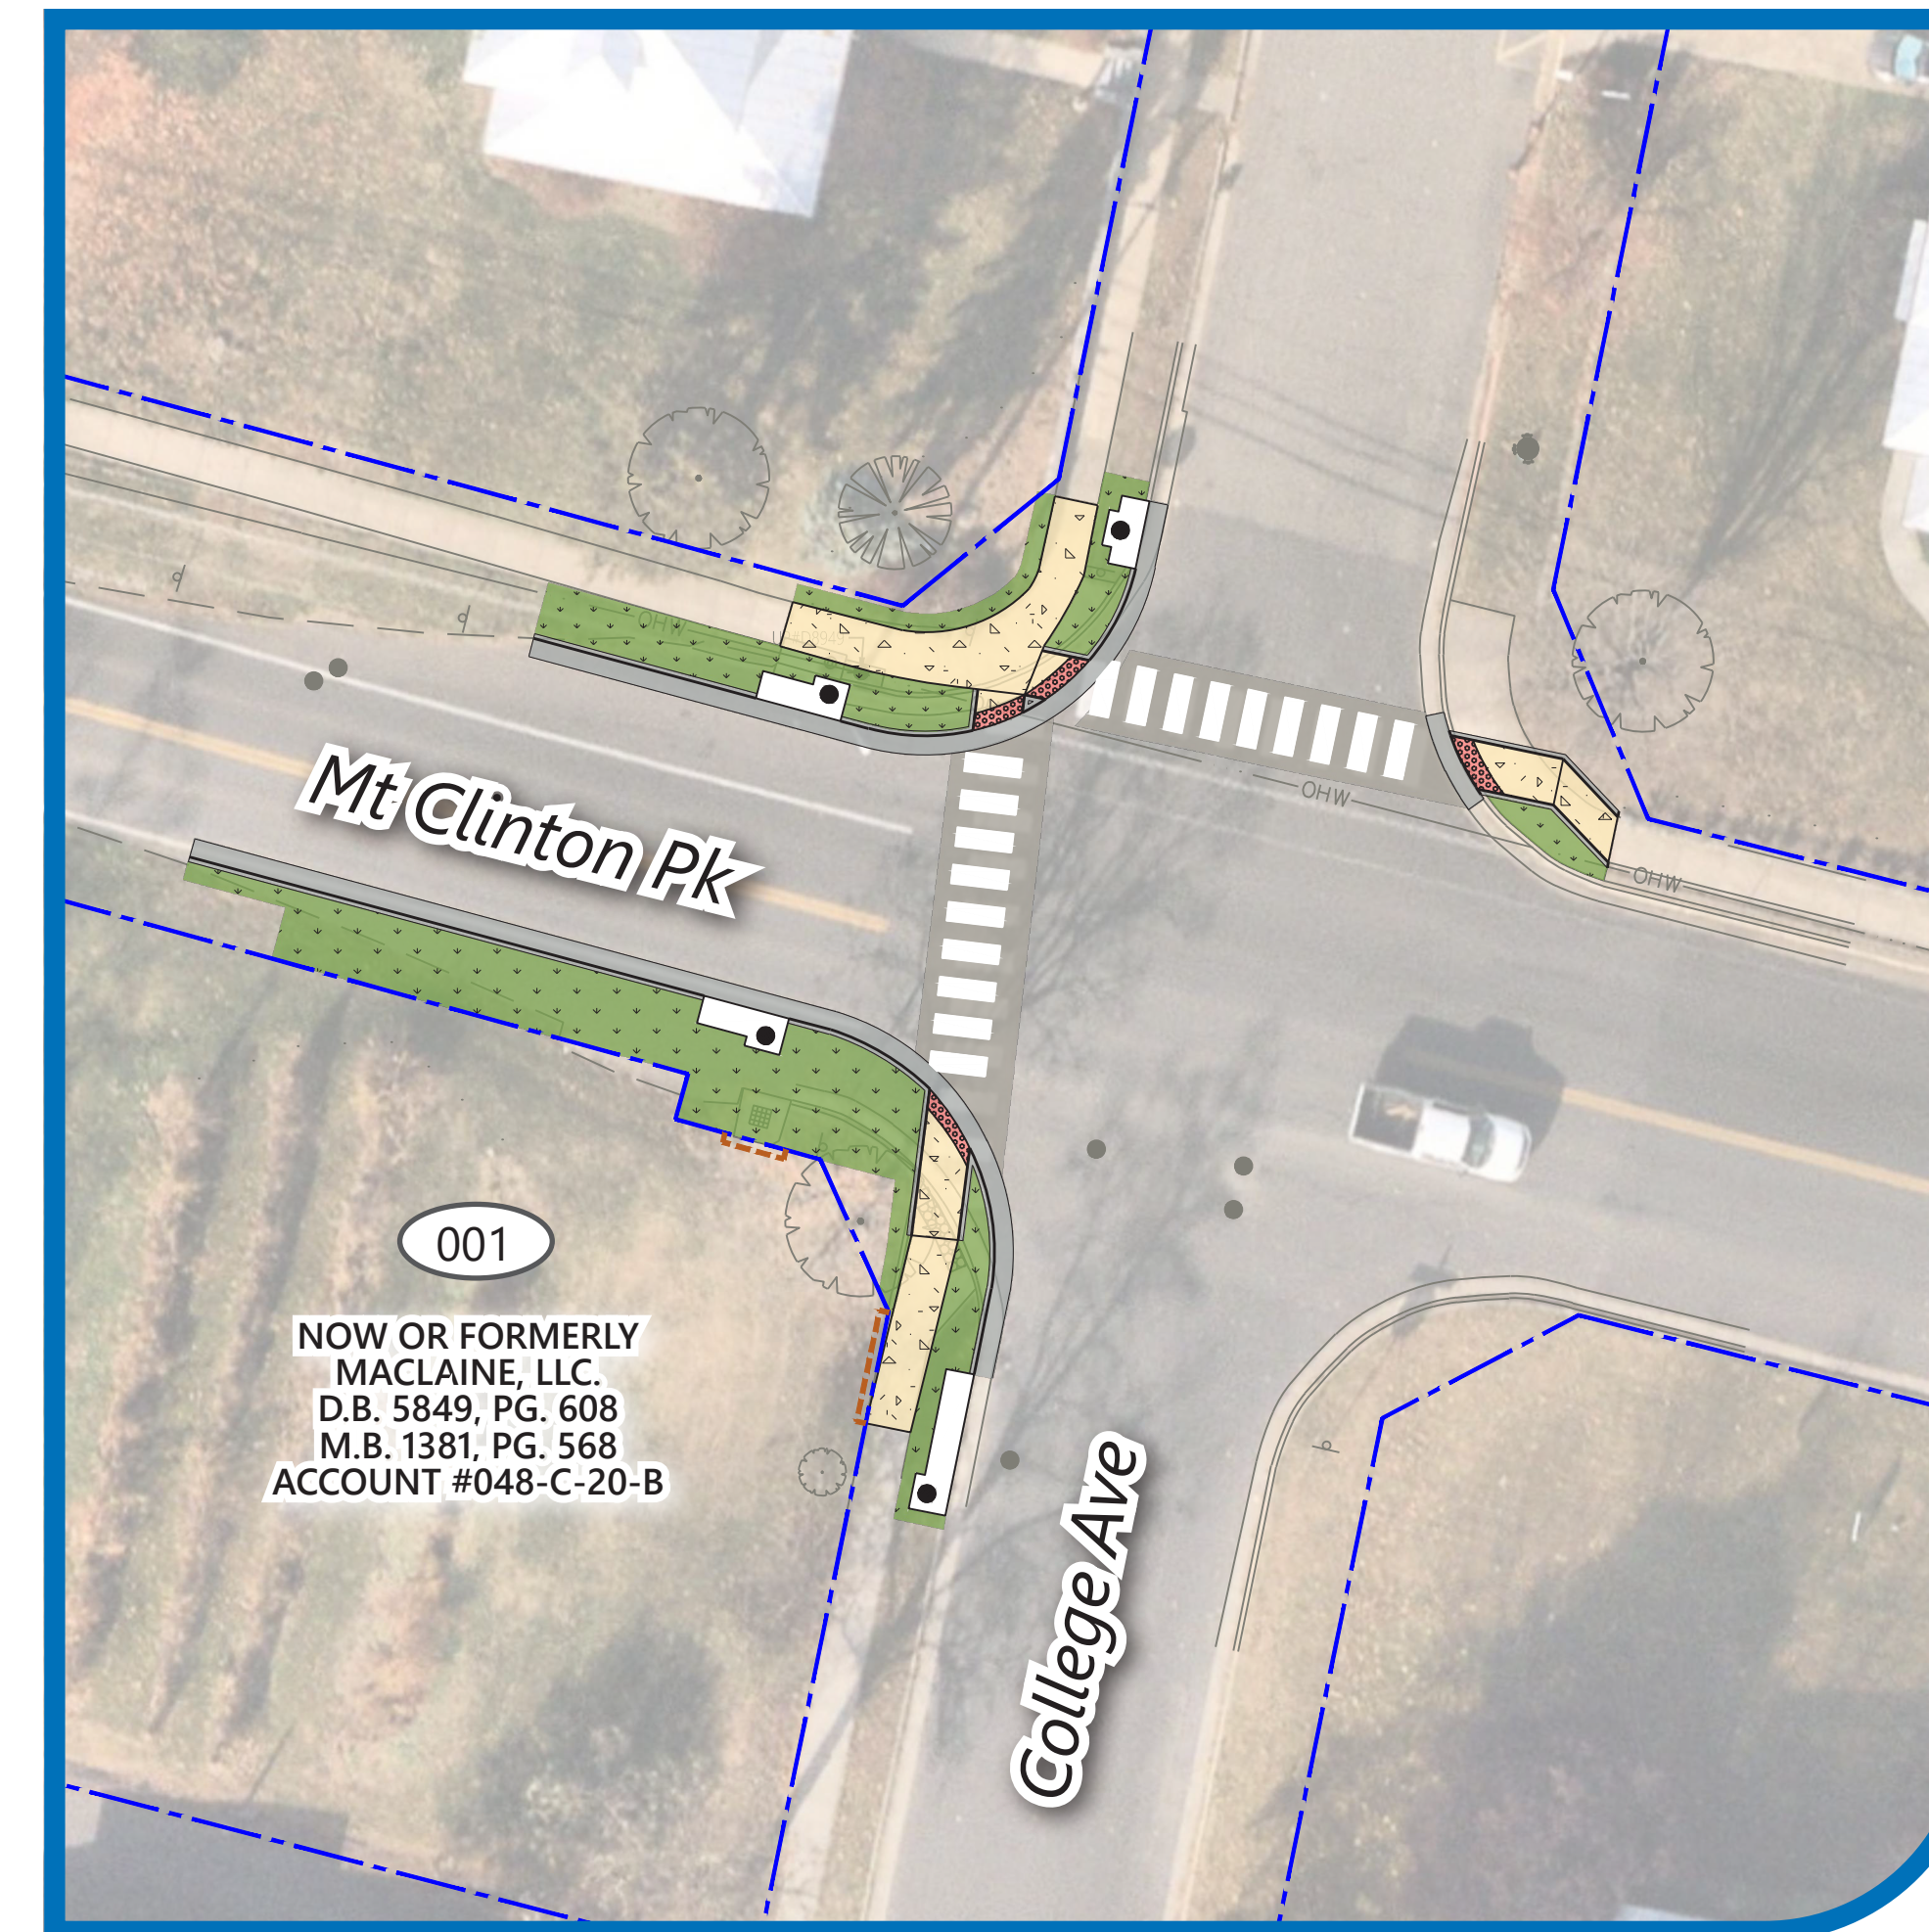

## Harrisonburg, Virginia

Source: City of Harrisonburg GIS, Nearmap.

1 Mount Clinton Pike at College Avenue

2 Broad Street at Effinger Street

3 North Mason Street at East Wolfe Street

4 Broad Street at East Wolfe Street

5 Old Furnace Road at Tower Street

6 East Market Street at Country Club Road

Source: City of Harrisonburg GIS, Nearmap.

### LEGEND

- Existing Property Lines
- Temporary Construction Easement

- Proposed Concrete/Sidewalk
- Proposed Detectable Warning Surface
- Proposed Curb & Gutter
- Proposed Greenspace

- Proposed Storm Structure
- Proposed Pedestrian Signal with Push Button