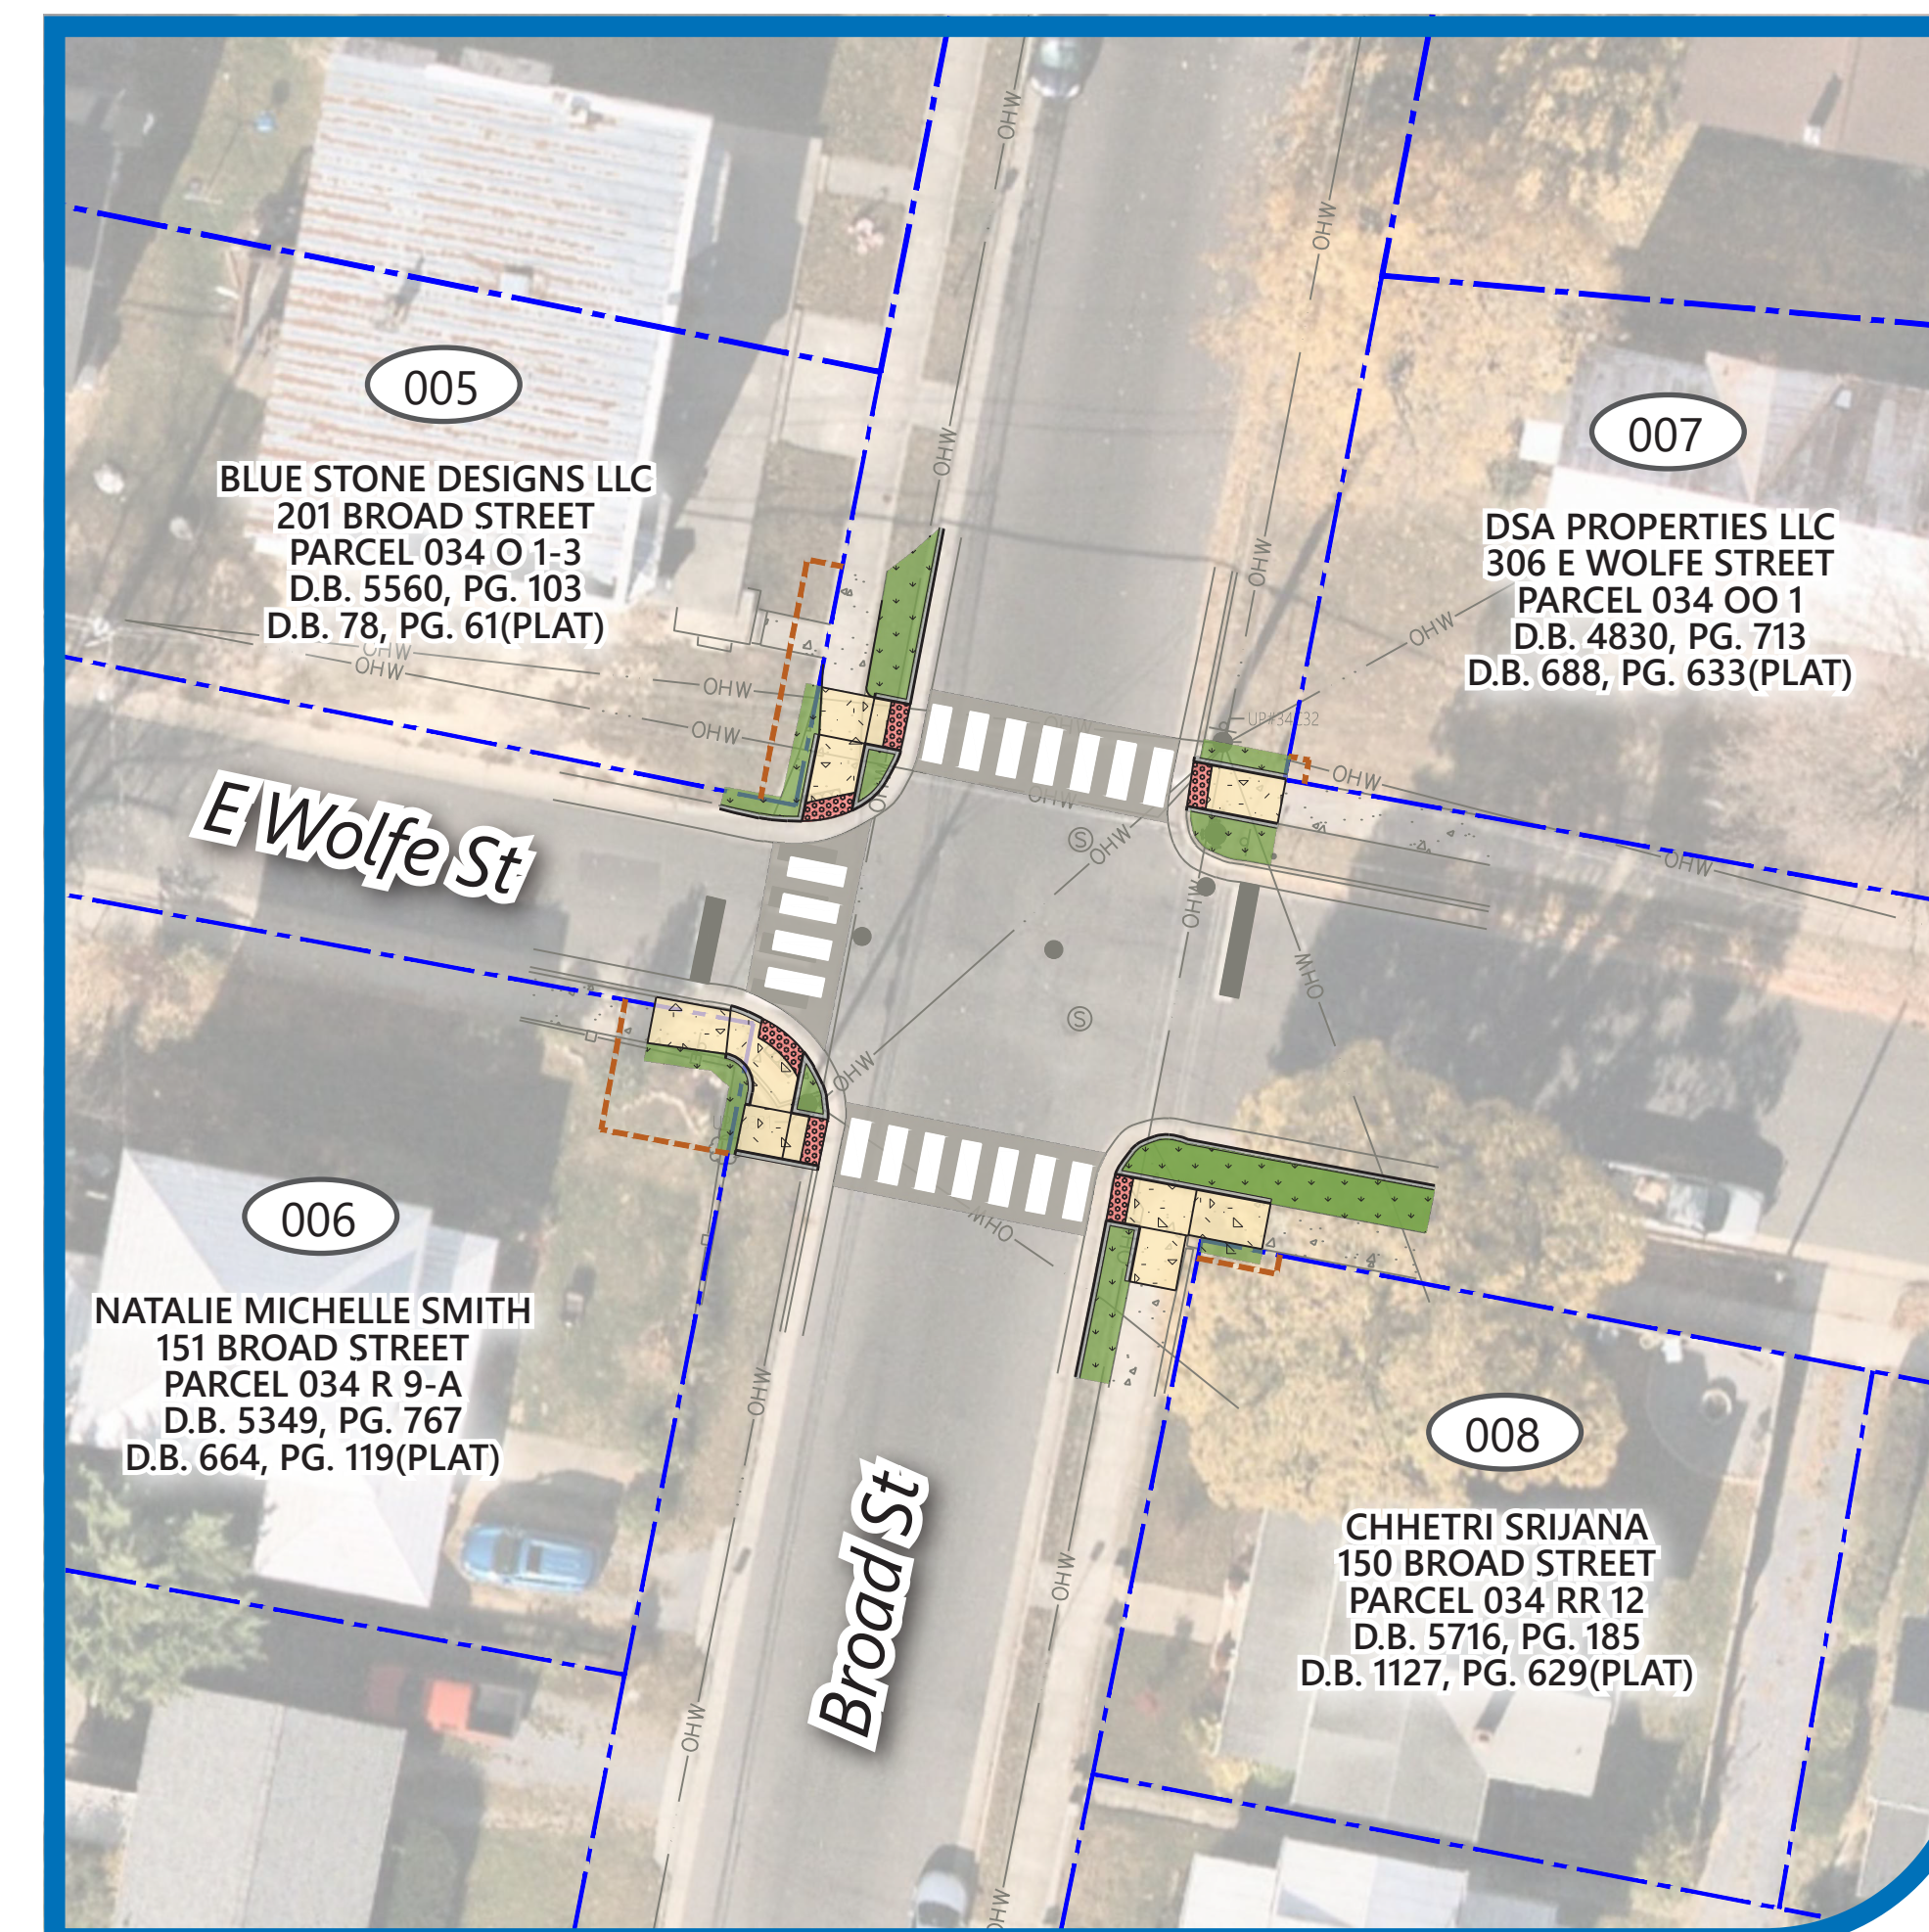

## Harrisonburg, Virginia

Source: City of Harrisonburg GIS, Nearmap.

1 Mount Clinton Pike at College Avenue

2 Broad Street at Effinger Street

3 North Mason Street at East Wolfe Street

4 Broad Street at East Wolfe Street

5 Old Furnace Road at Tower Street

6 East Market Street at Country Club Road

Source: City of Harrisonburg GIS, Nearmap.

### LEGEND

- Existing Property Lines
- Temporary Construction Easement

- Proposed Concrete/Sidewalk
- Proposed Detectable Warning Surface
- Proposed Curb & Gutter
- Proposed Greenspace

- Proposed Storm Structure
- Proposed Pedestrian Signal with Push Button