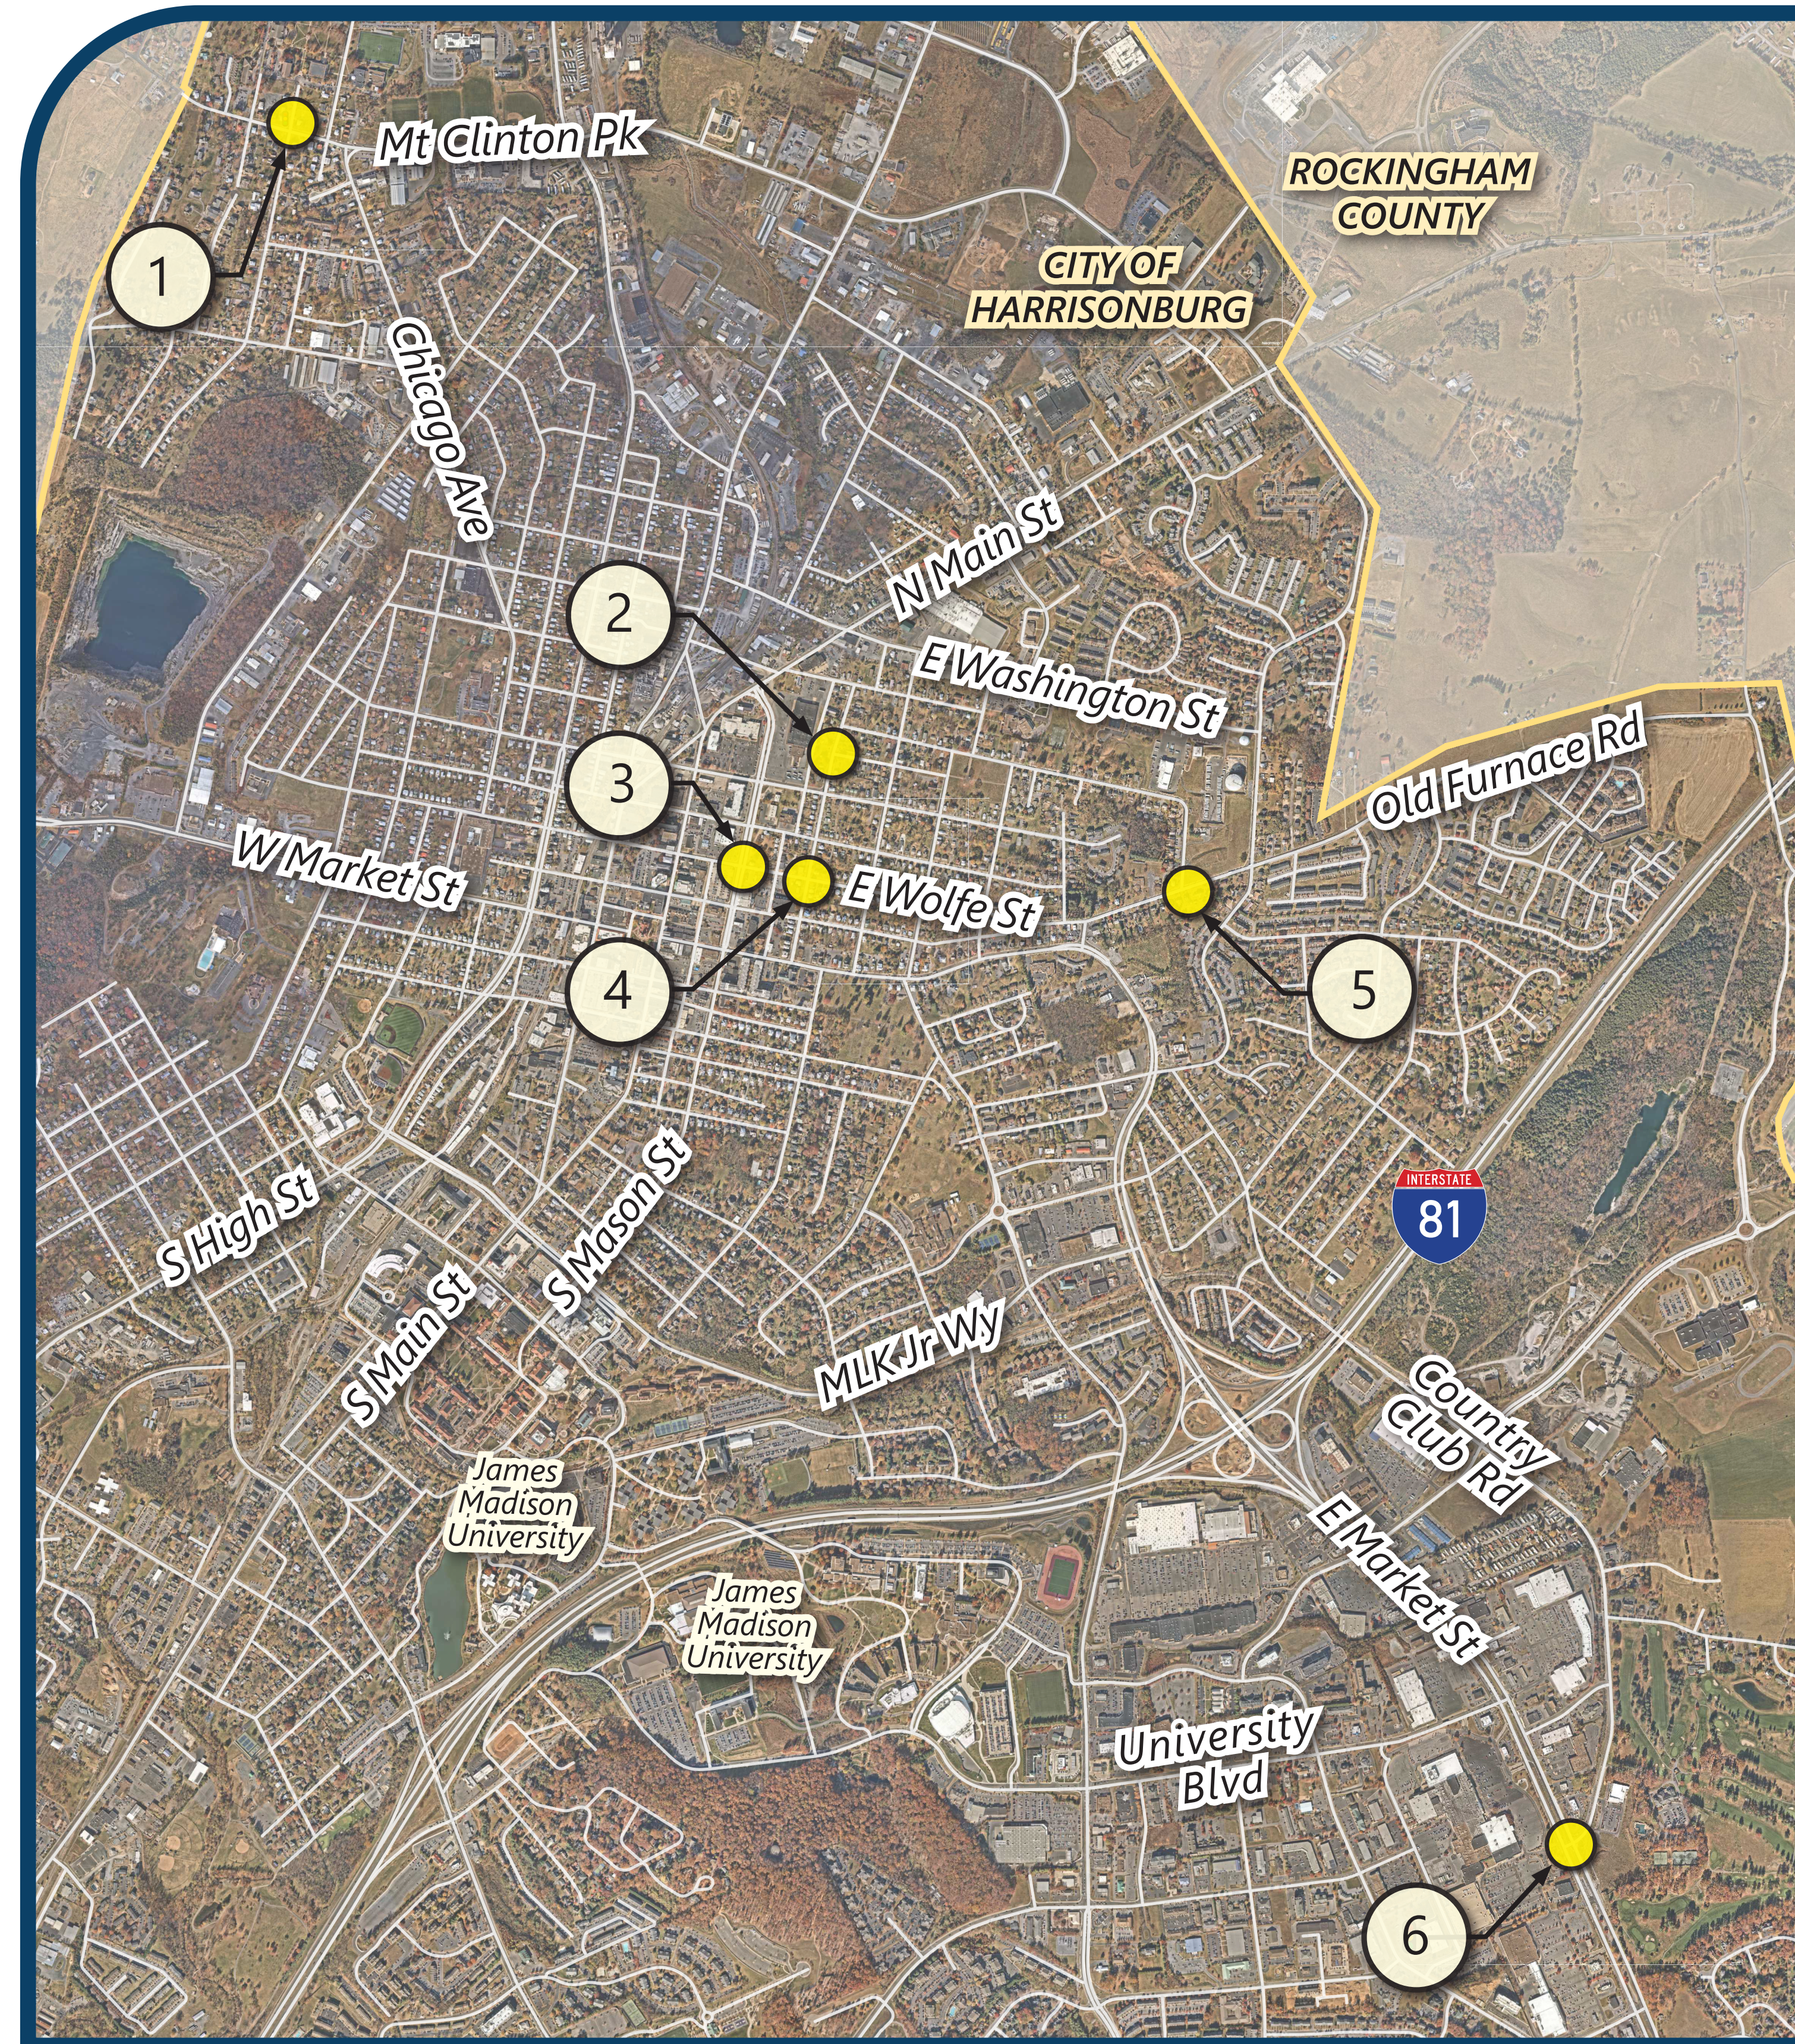

# HSIP CROSSWALKS

## Harrisonburg, Virginia

Source: City of Harrisonburg GIS, Nearmap.

1 Mount Clinton Pike at College Avenue

2 Broad Street at Effinger Street

3 North Mason Street at East Wolfe Street

4 Broad Street at East Wolfe Street

5 Old Furnace Road at Tower Street

6 East Market Street at Country Club Road

Source: City of Harrisonburg GIS, Nearmap.

### LEGEND

- Existing Property Lines
- Temporary Construction Easement

- Proposed Concrete/Sidewalk
- Proposed Detectable Warning Surface
- Proposed Curb & Gutter
- Proposed Greenspace

- Proposed Storm Structure
- Proposed Pedestrian Signal with Push Button