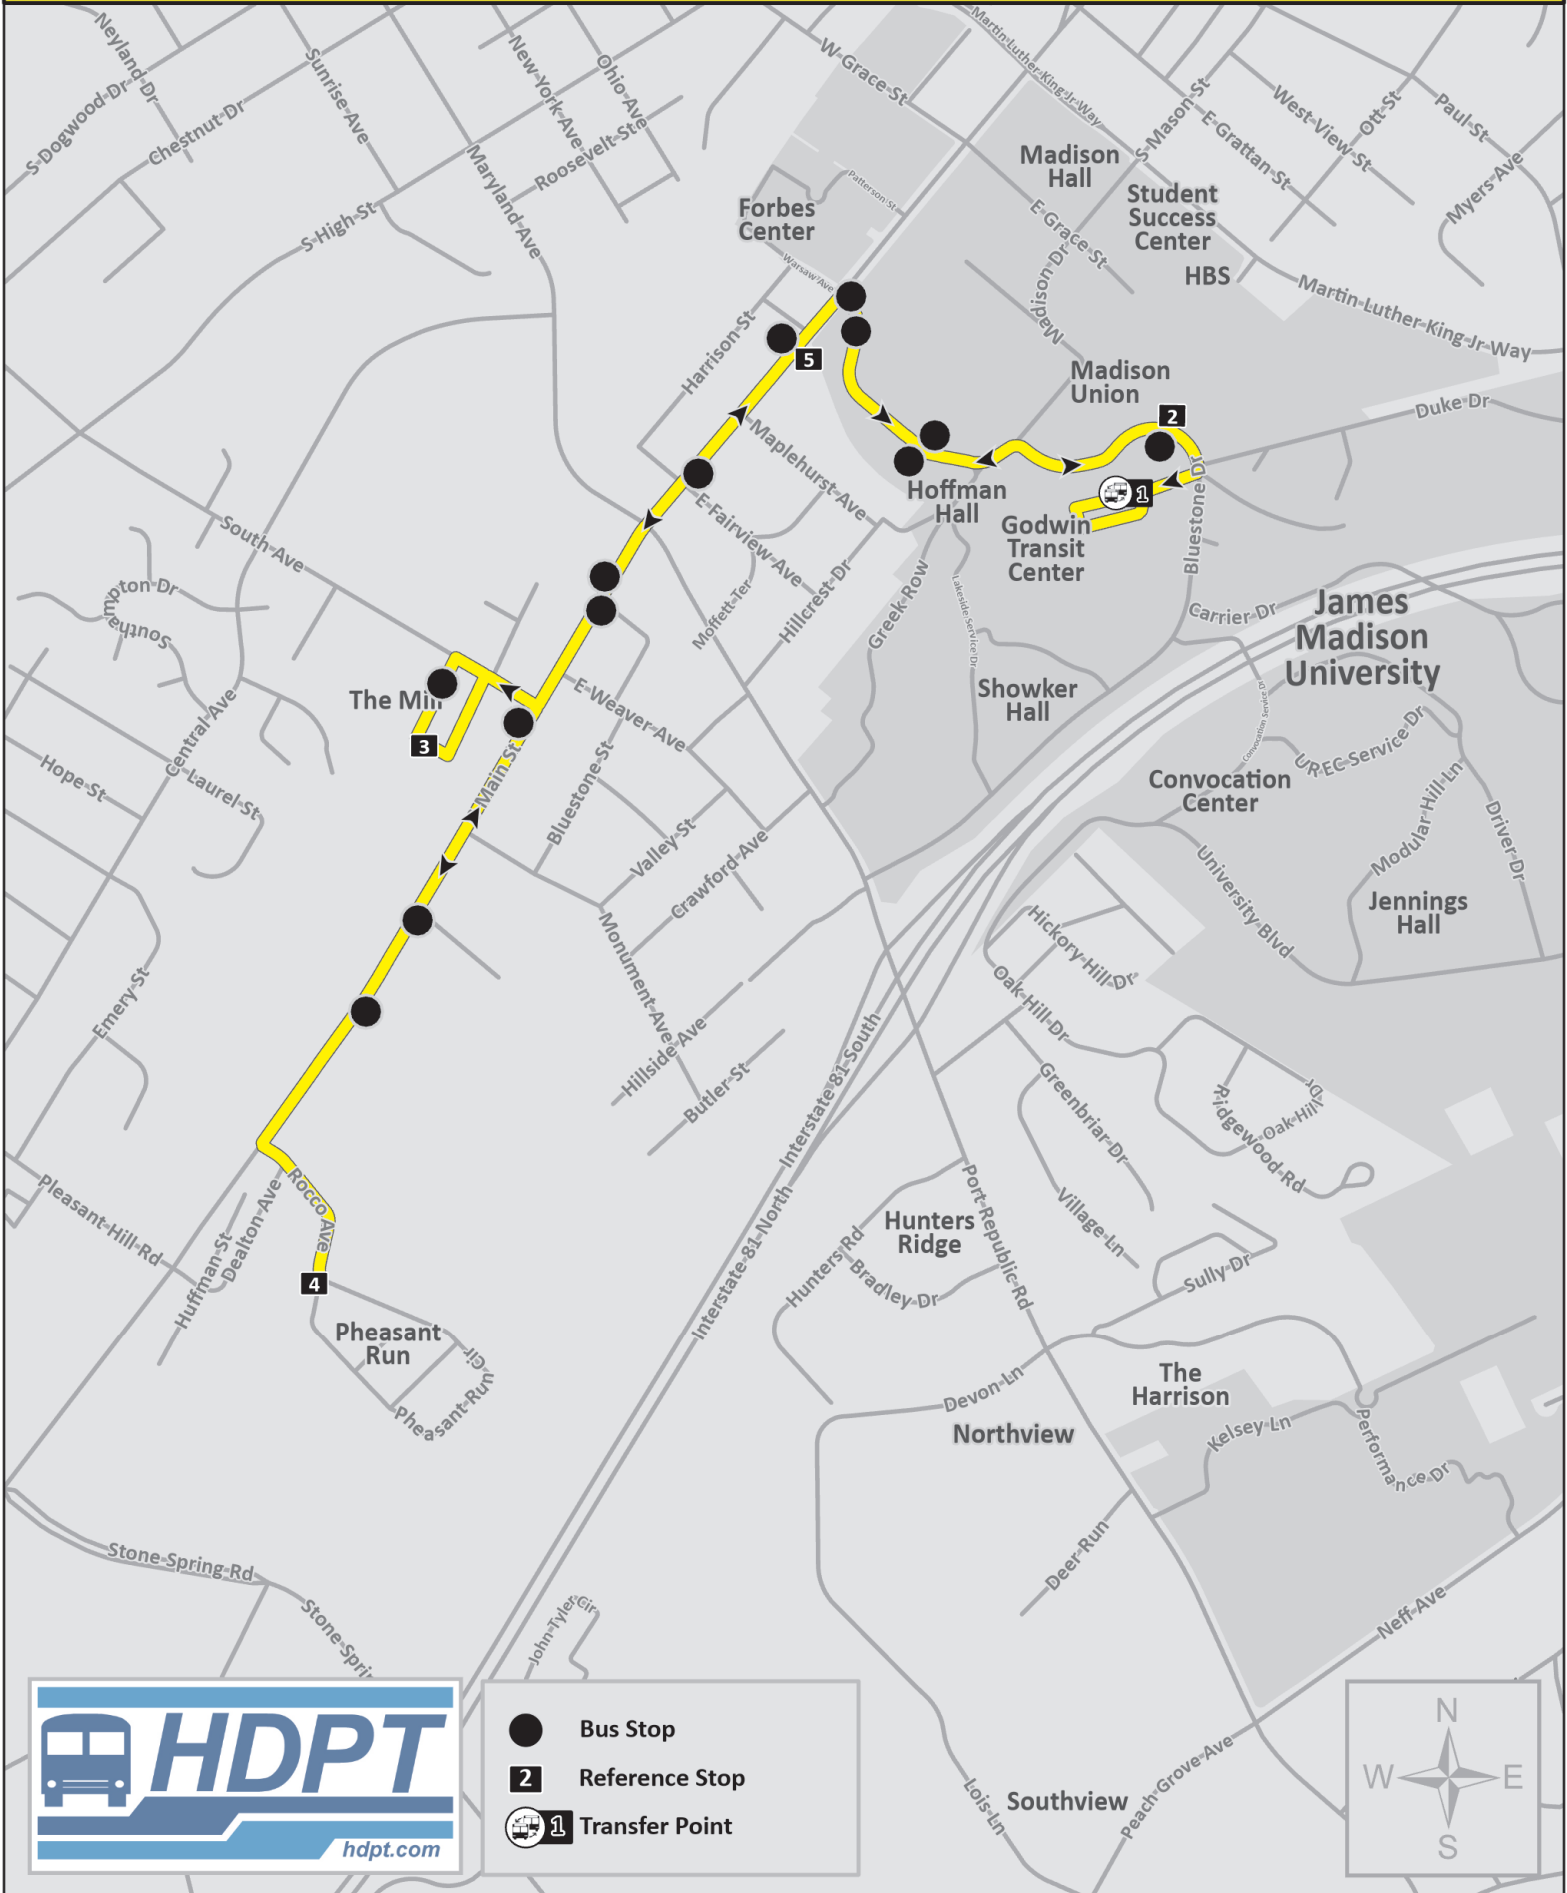

# YELLOW LINE - NIGHT

Hours of Operation  
Monday - Friday: 7:00 pm - 10:49 pm

- Bus Stop
- 2 Reference Stop
- 1 Transfer Point

YELLOW LINE		The Mill & Pheasant Run										
Godwin Transit Center		Madison Union		The Mill		Pheasant Run		FedEx		Godwin Transit Center		
DEPARTS						ARRIVES				Hours of Operation:		
X : 00		X : 01		X : 07		X : 11		X : 16		X : 19	M - F 7:00AM - 10:49PM	
X : 30		X : 31		X : 37		X : 41		X : 46		X : 49	WEEKEND SERVICE	
<b>ALL STOPS</b>												
<b>Godwin Transit Center</b>		<b>S. Main St.</b>				108 <i>Edgelawn Dr.</i>						SANITATION OCCURS WITHOUT SCHEDULE DISRUPTION
003 <i>GTC</i>		085 <i>South Ave.</i>				109 <i>East Fairview Ave.</i>						
<b>Bluestone Dr.</b>		086 <i>across from Wendy's</i>				110 <i>FedEx Office</i>						
027 <i>Madison Union</i>		<b>Pheasant Run</b>				<b>Bluestone Dr.</b>						
028 <i>Varner House</i>		054 <i>Shelter</i>				270 <i>across from Wampler Hall</i>						
<b>S. Main St.</b>		<b>S. Main St.</b>				030 <i>Hoffman Hall</i>						
083 <i>Harrison St.</i>		105 <i>Green's Laundry</i>				031 <i>across from Madison Union</i>						
084 <i>Madison Square</i>		106 <i>Miller's Circle</i>				<b>Godwin Transit Center</b>						
<b>The Mill</b>		107 <i>Walgreen's</i>				003 <i>GTC</i>						
056 <i>Shelter</i>												
PLEASE REFER TO OUR SOCIAL MEDIA FOR UPDATES ON COVID GUIDELINES ONBOARD												