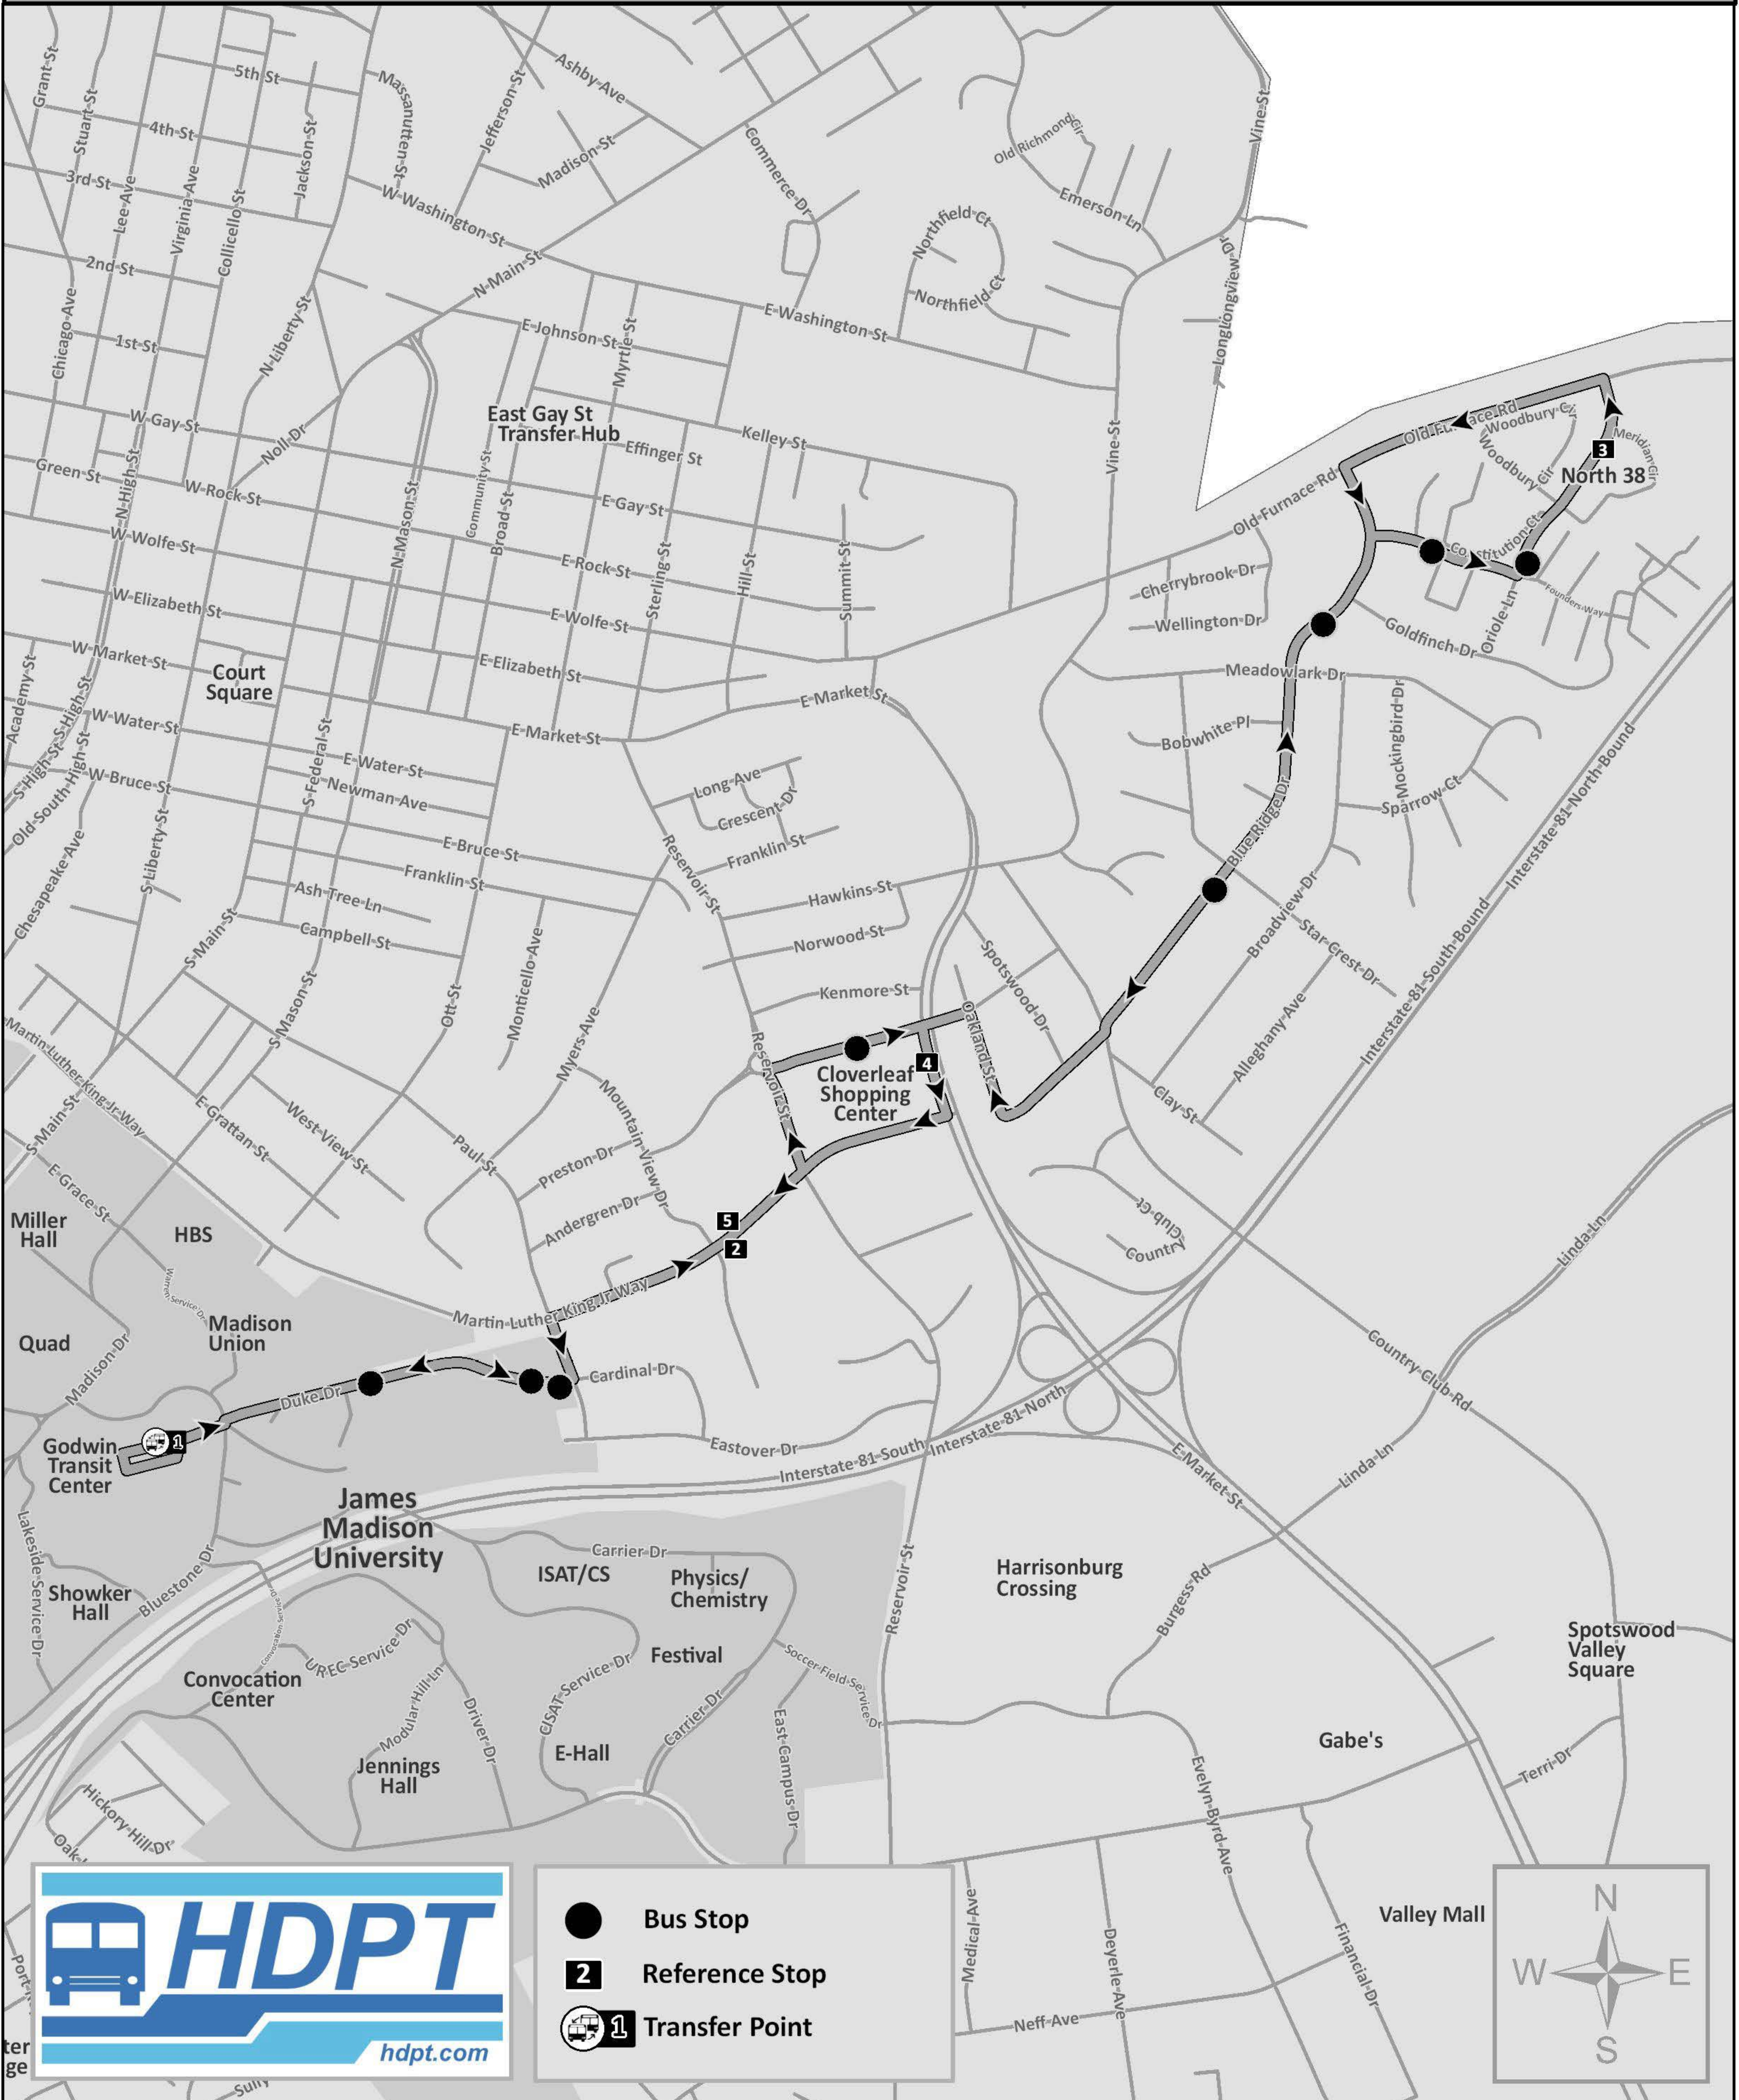

GRAY LINE

-  Bus Stop
-  Reference Stop
-  Transfer Point

GRAY LINE

North 38, Mountain View, & Madison Manor

Godwin Transit Center

Mountain View Dr.

North 38

Cloverleaf

CVS

Godwin Transit Center

DEPARTS

ARRIVES

X : 00

X : 04

X : 10

X : 16

Hours of Operation:

M - F

7:00AM -6:40PM

NO WEEKEND OR NIGHT SERVICE

SANITATION OCCURS WITHOUT SCHEDULE DISRUPTION

PLEASE REFER TO OUR SOCIAL MEDIA FOR UPDATES ON COVID GUIDELINES ONBOARD

ALL STOPS

Godwin Transit Center

Blue Ridge Dr.

166 Star Crest Dr.

165 across from Madison Manor

Founders Way

168 Settlers Ln.

Oriole Ln.

169 Founders Way

170 North 38