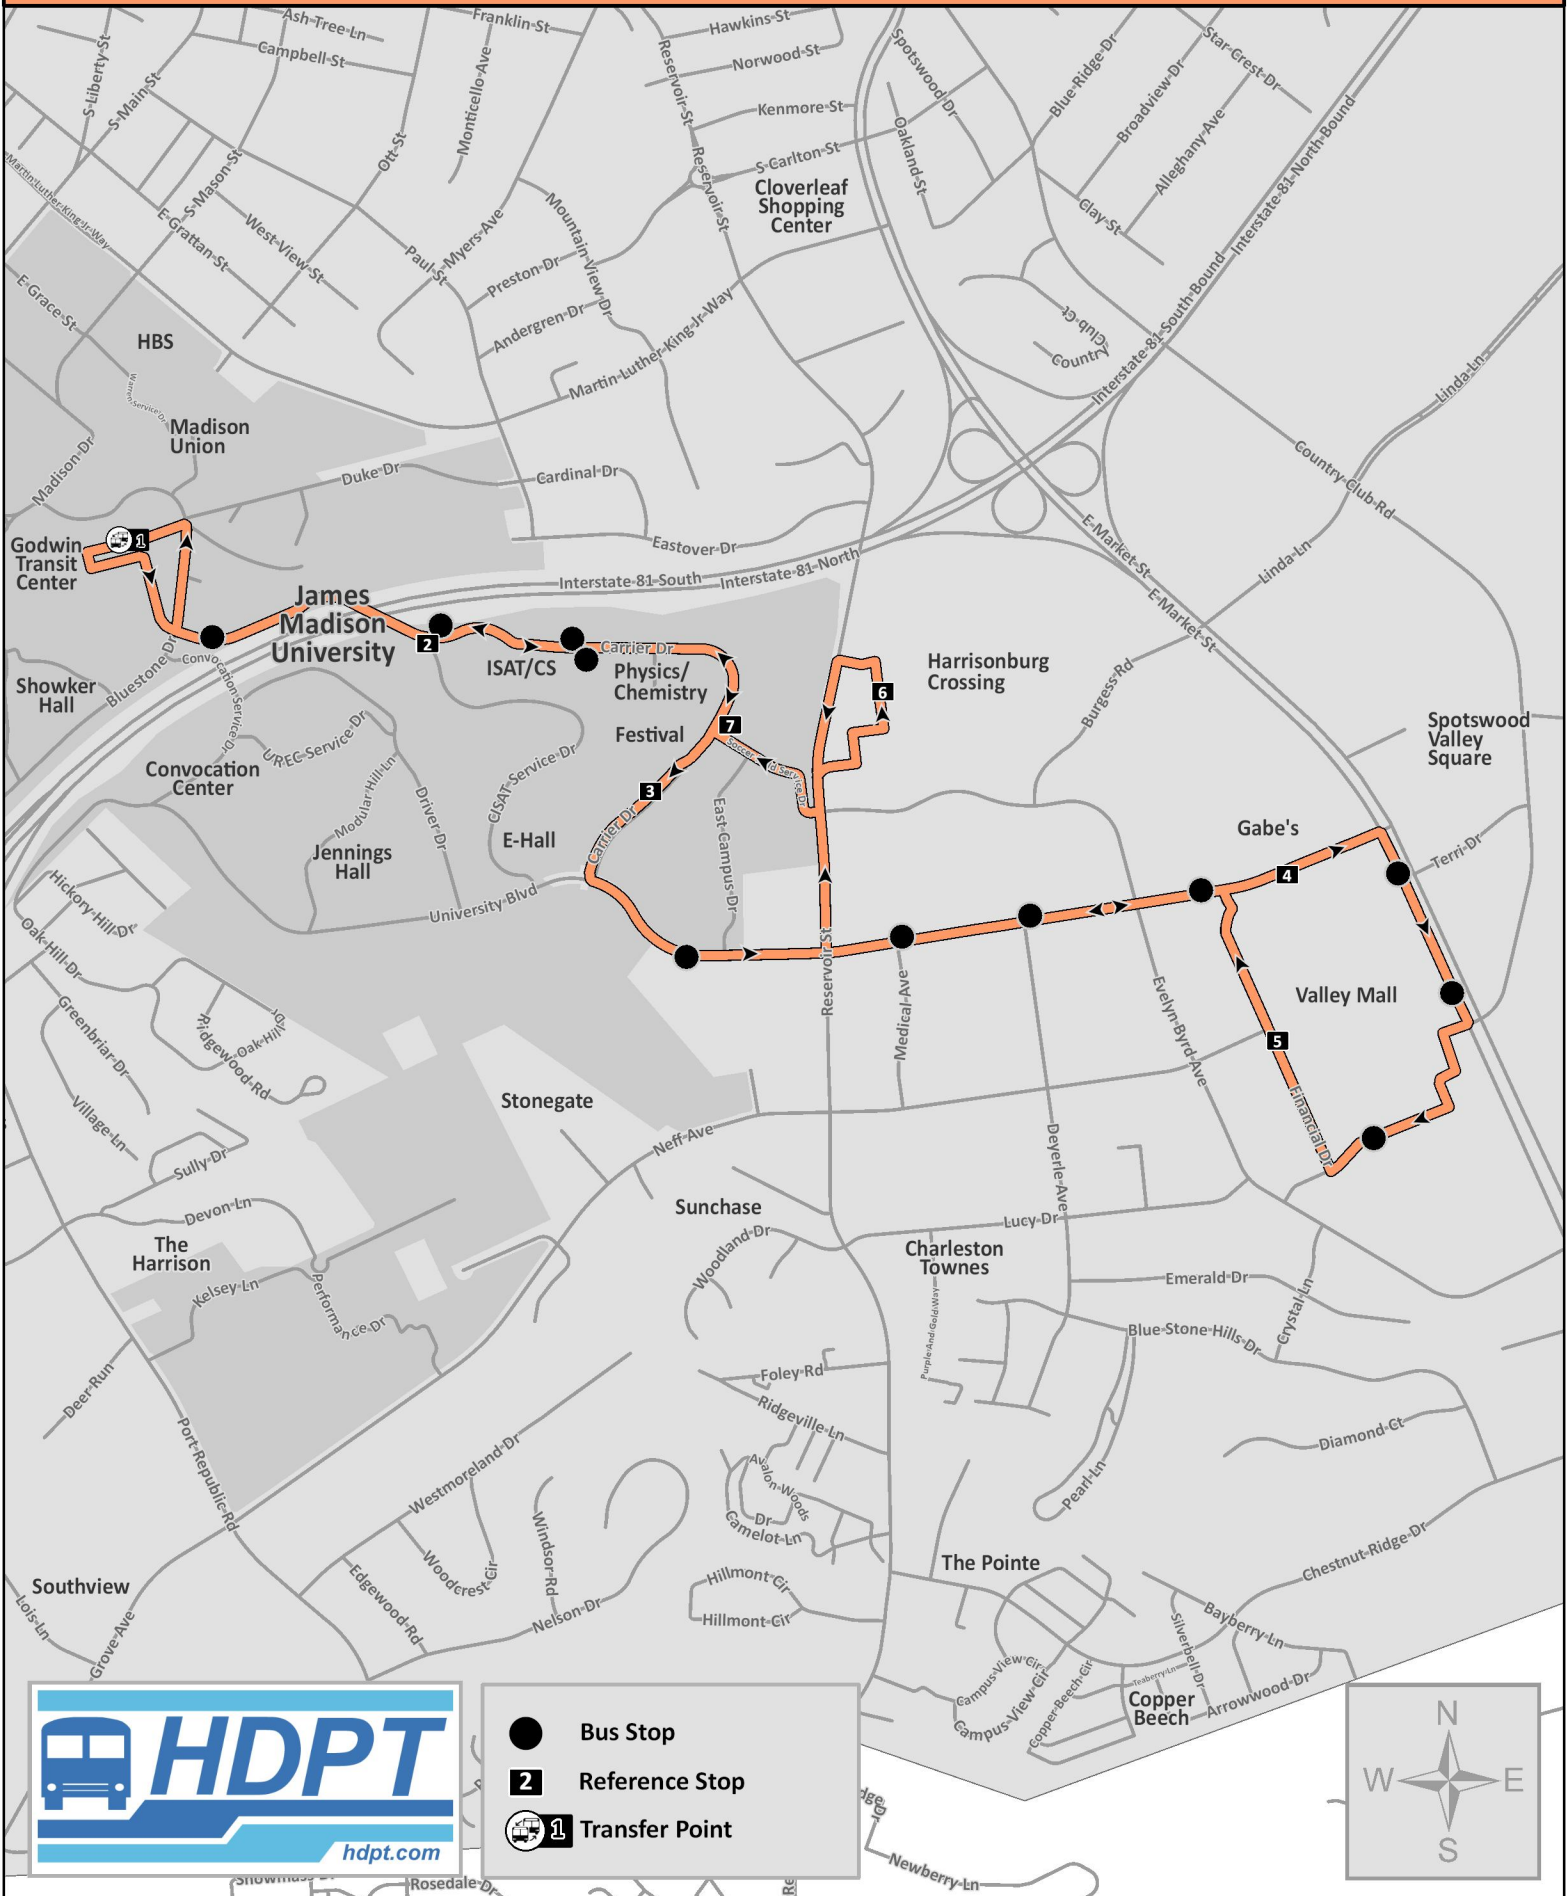

Shopper

Hours of Operation
Monday - Saturday: 1:00 pm - 10:30 pm

- Bus Stop
- 2 Reference Stop
- 1 Transfer Point