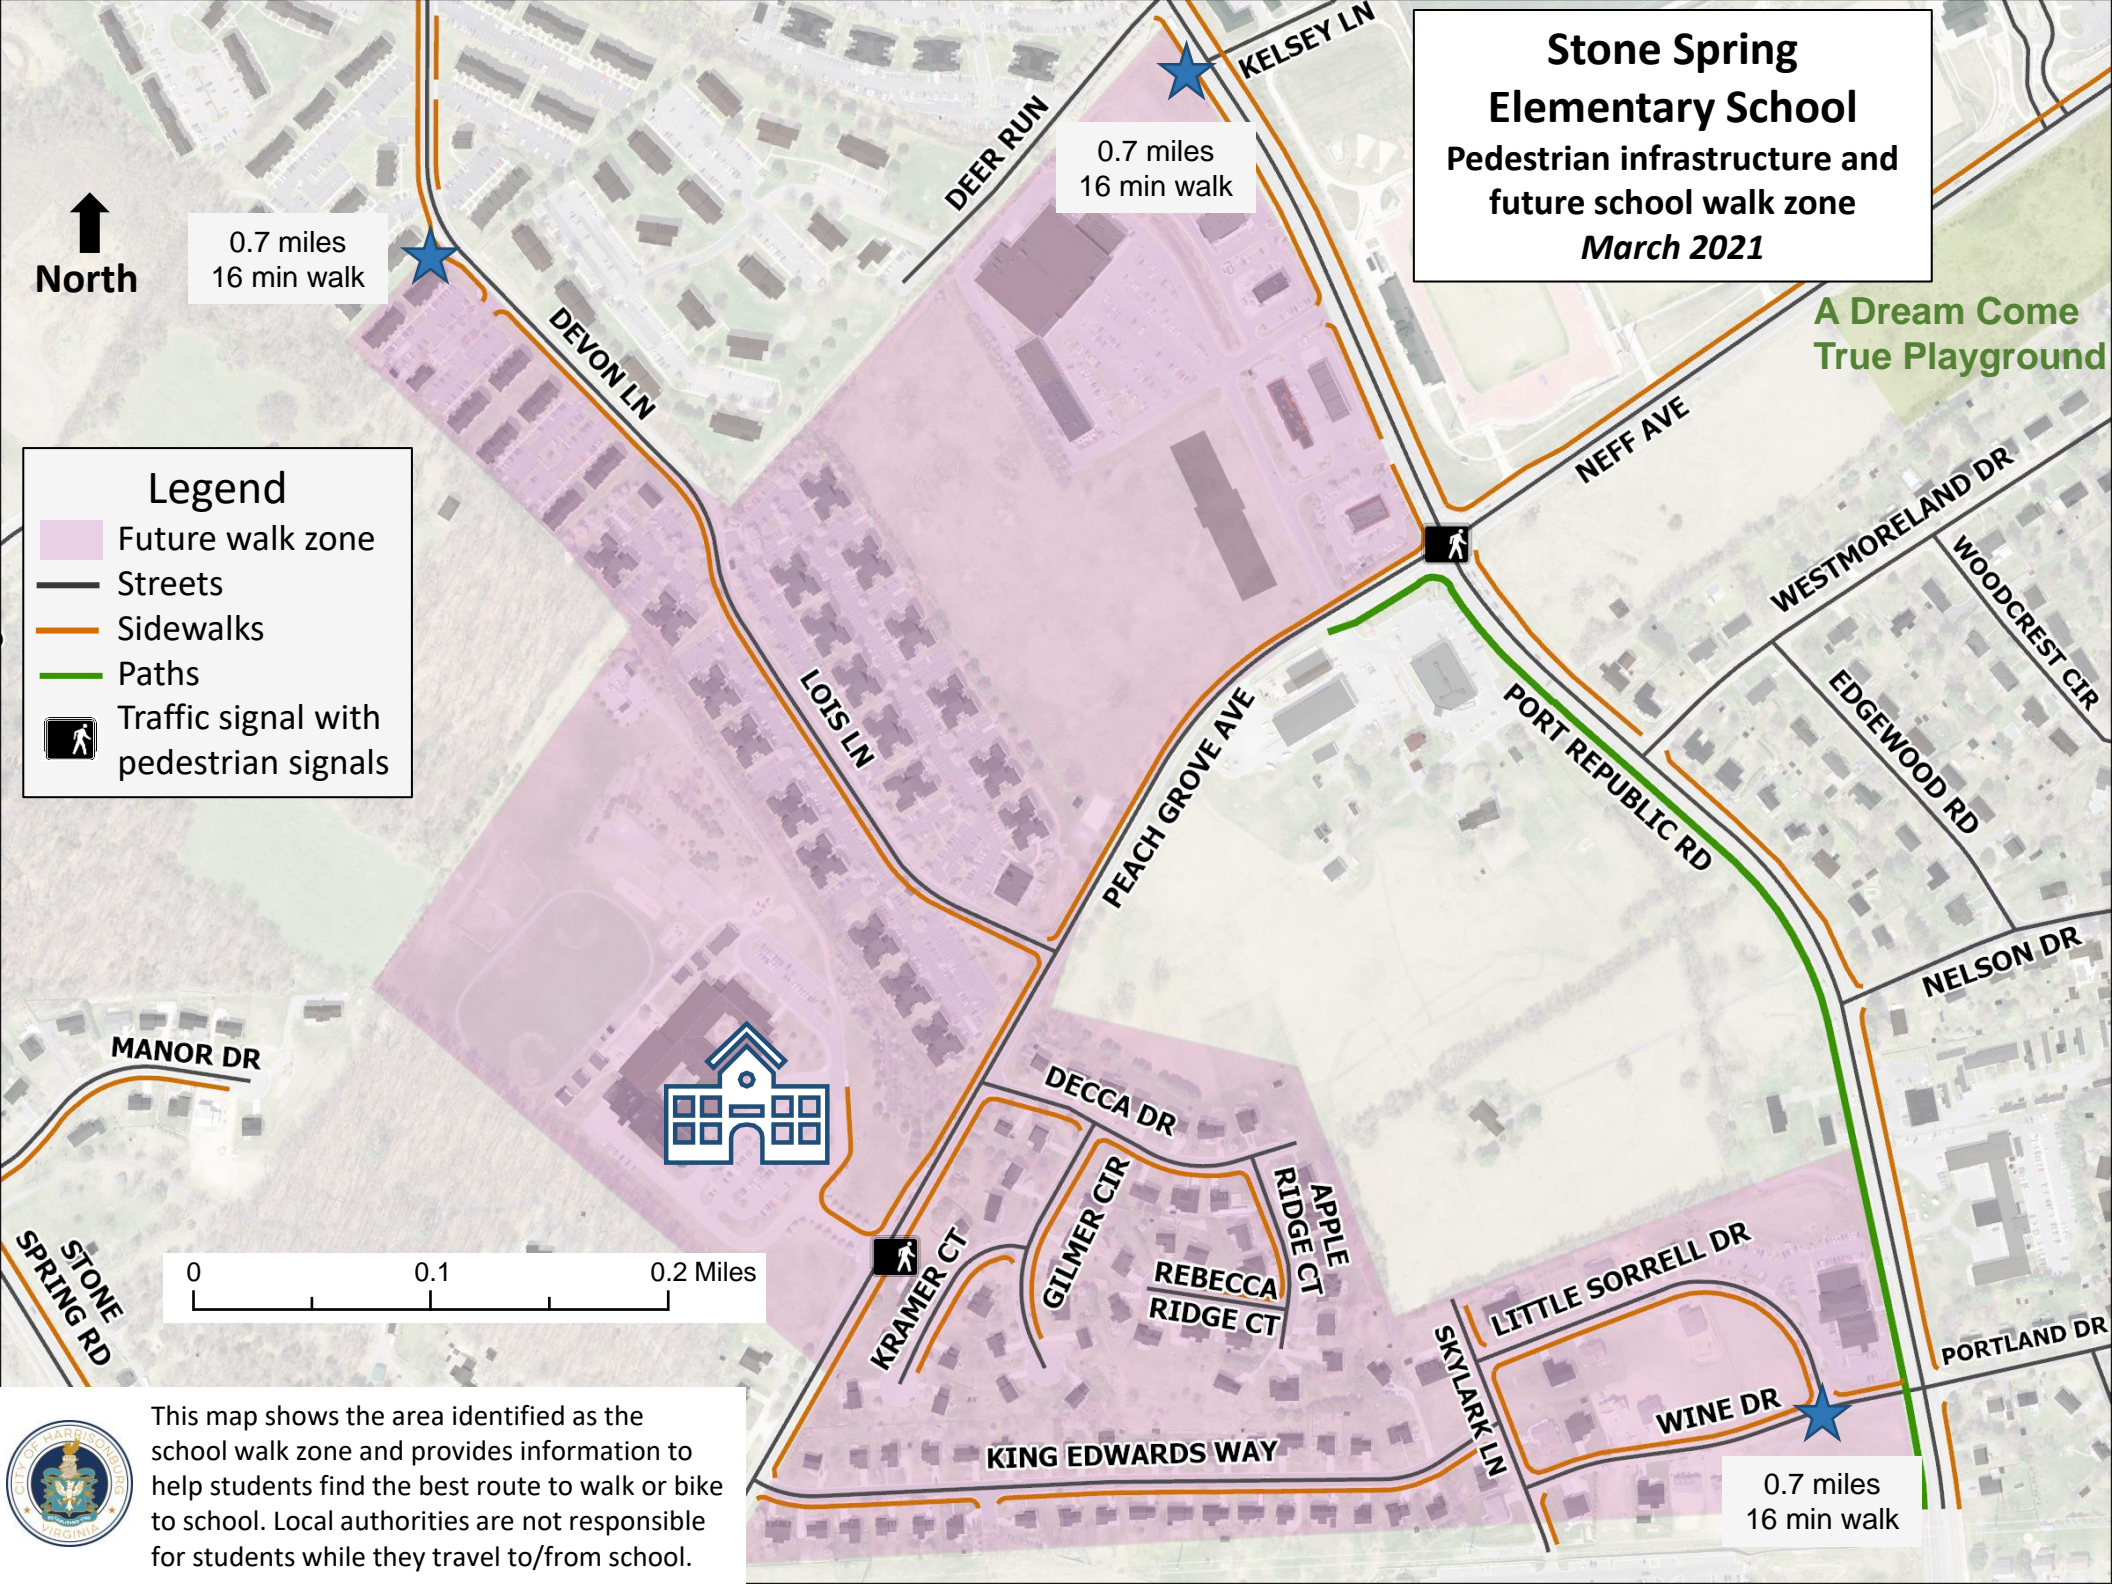

Stone Spring Elementary School
 Pedestrian infrastructure and future school walk zone
 March 2021

A Dream Come True Playground

0.7 miles
16 min walk

0.7 miles
16 min walk

0.7 miles
16 min walk

Legend

- Future walk zone
- Streets
- Sidewalks
- Paths
- Traffic signal with pedestrian signals

This map shows the area identified as the school walk zone and provides information to help students find the best route to walk or bike to school. Local authorities are not responsible for students while they travel to/from school.