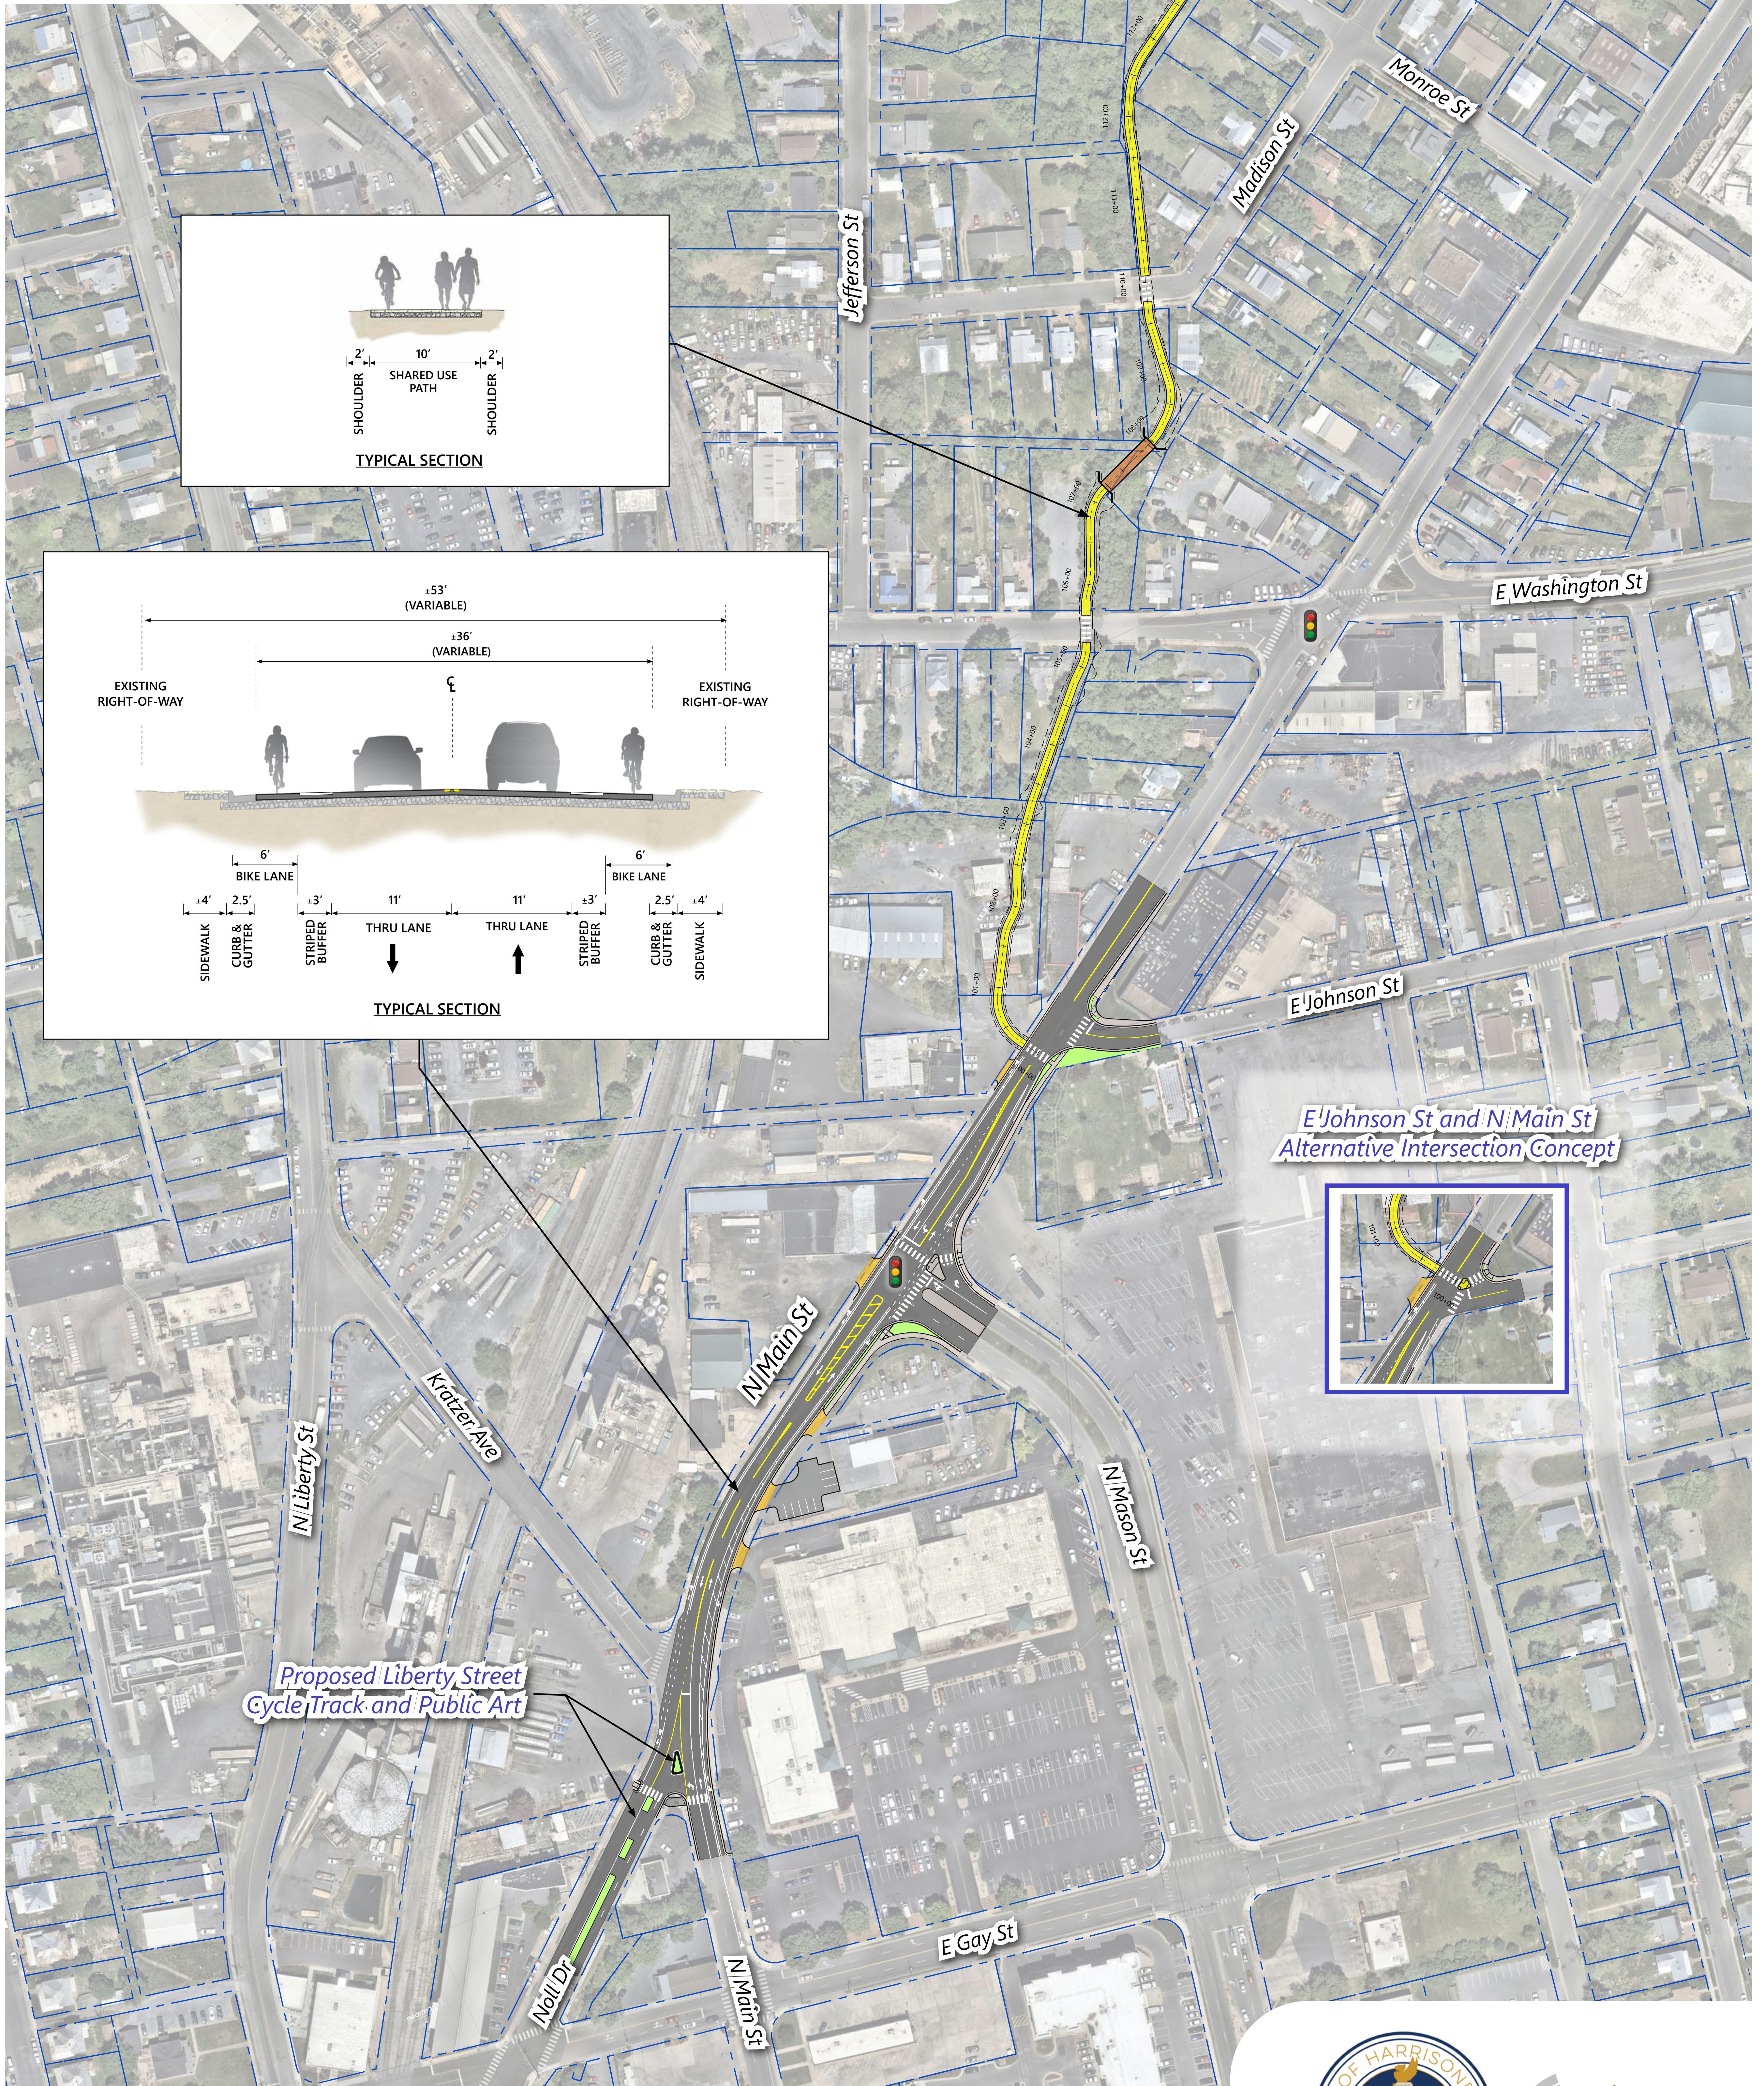

NORTHEND GREENWAY HARRISONBURG, VA

TRAIL ALIGNMENT OPTION 3 BIKE LANES AND SHARED USE PATH

Source: City of Harrisonburg GIS, Nearmap.

LEGEND

--- Parcel/Right-of-Way Boundary