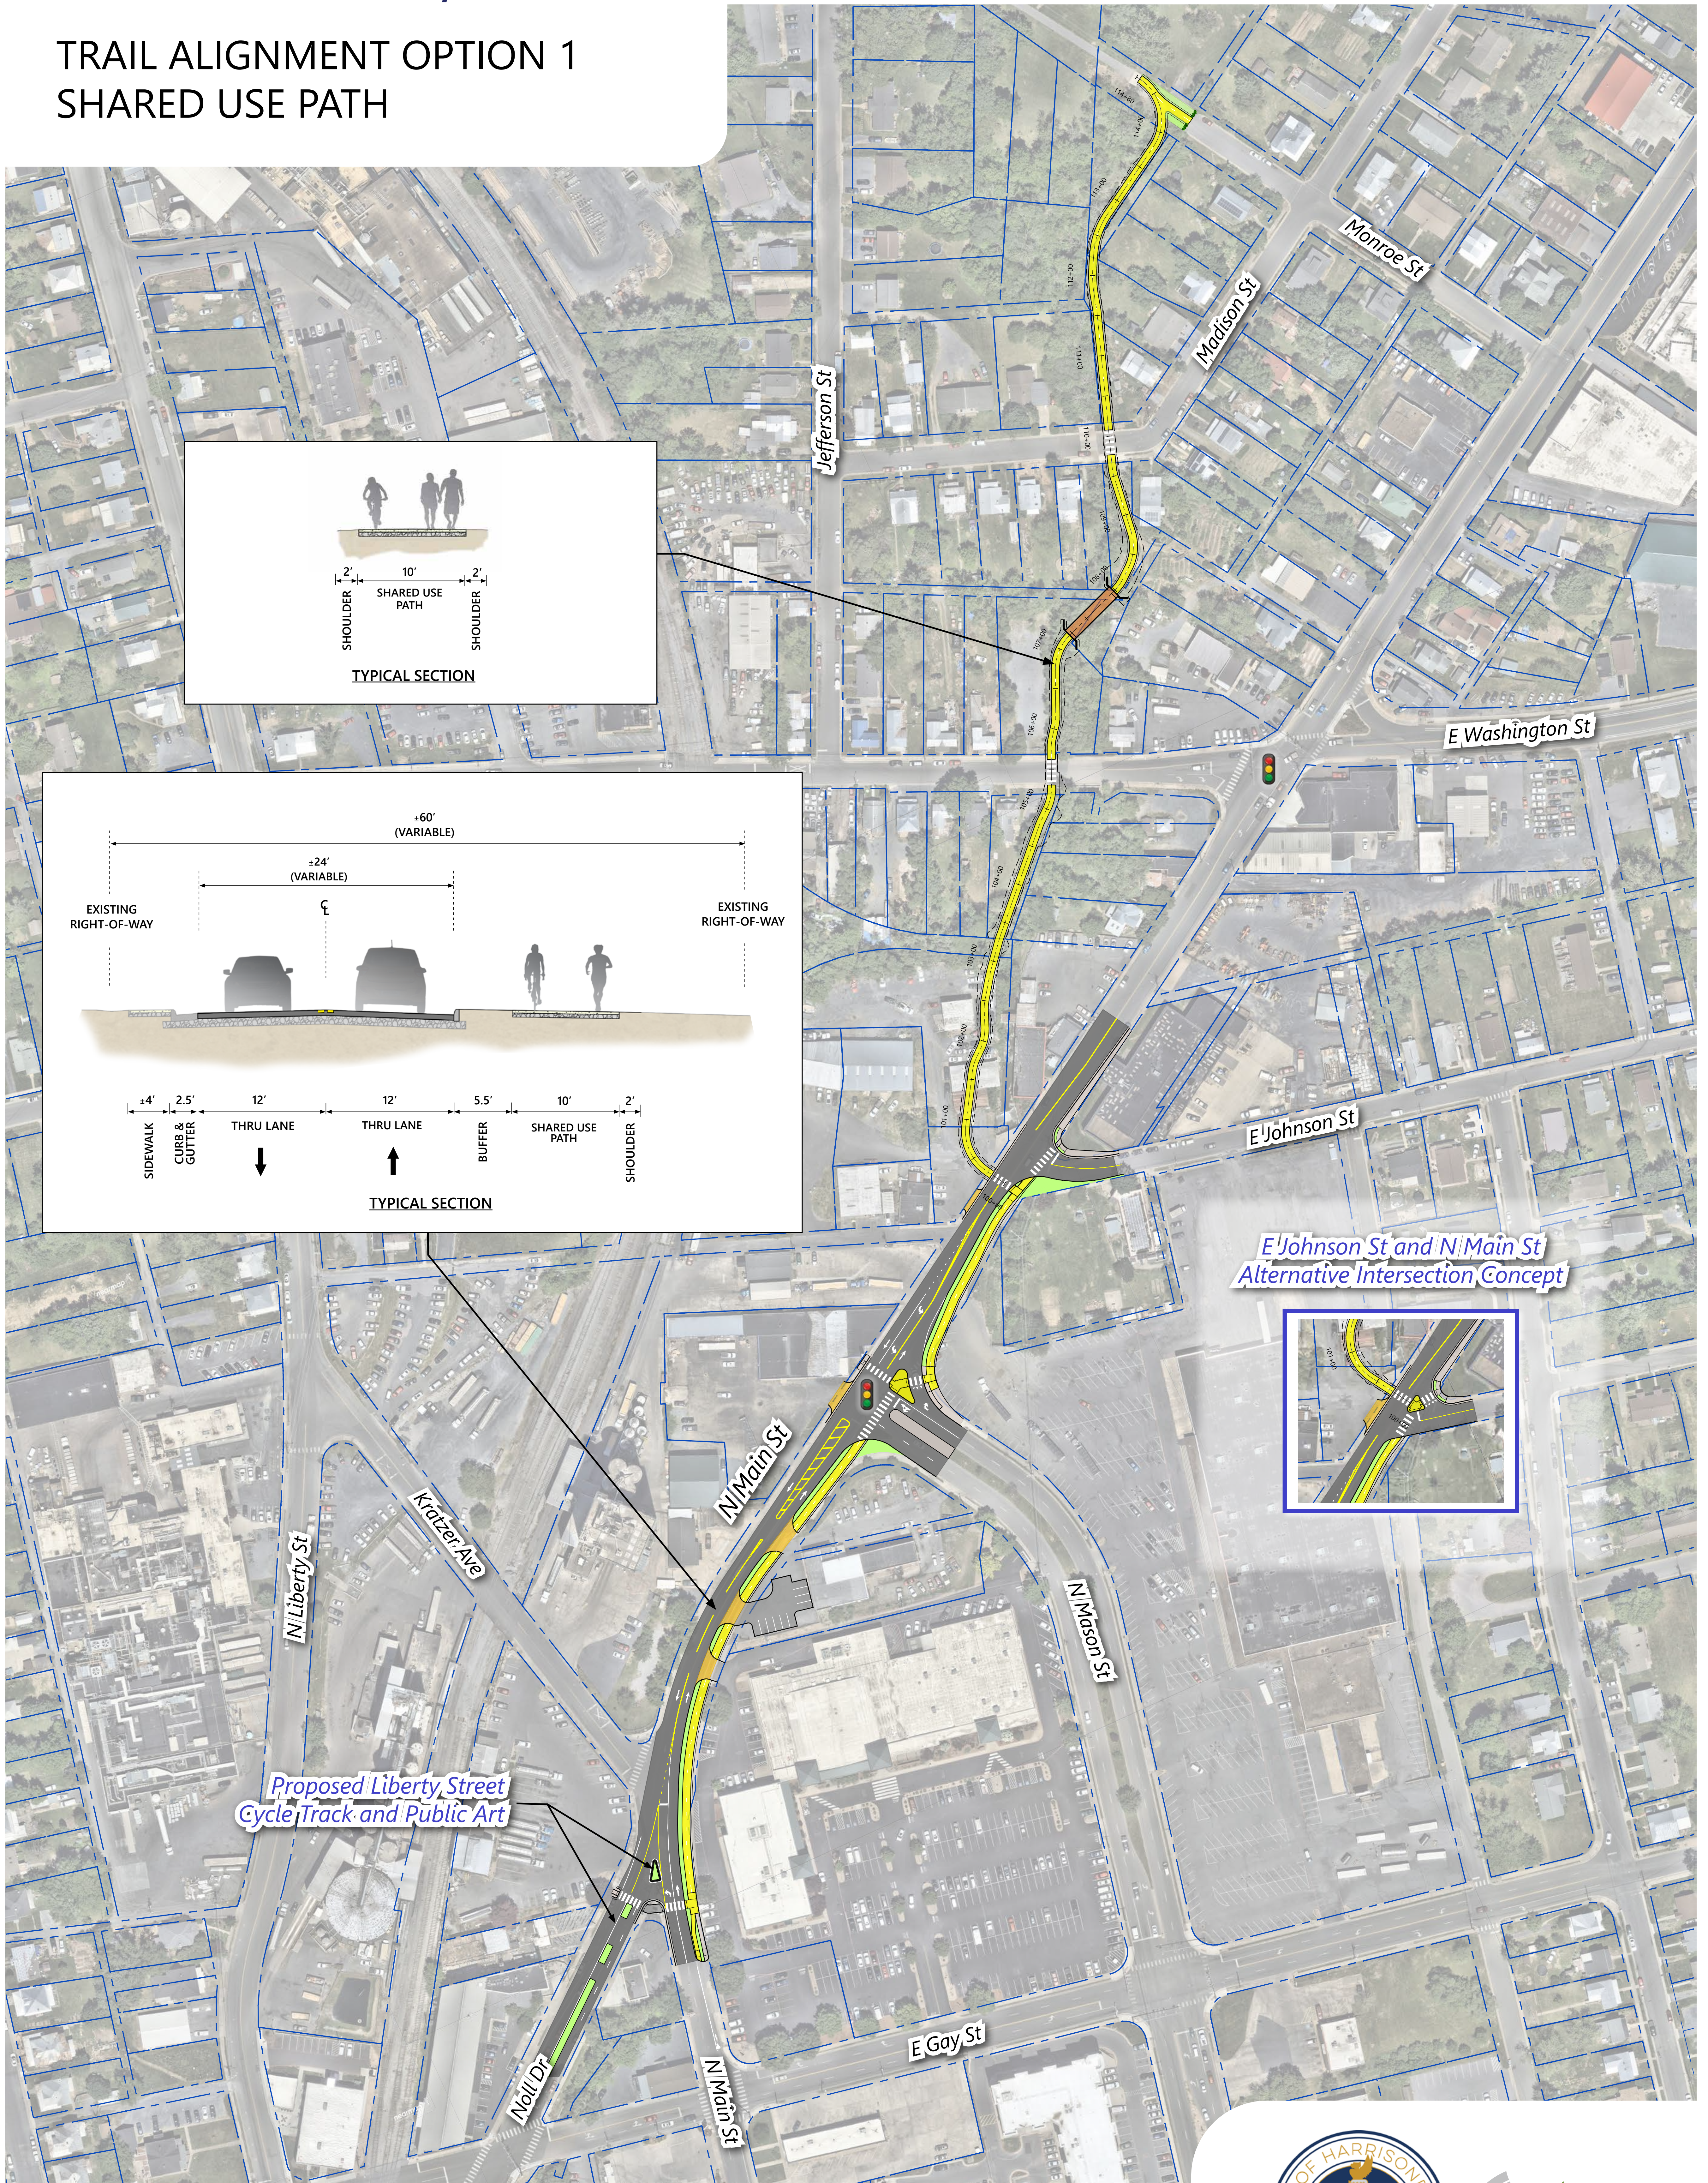

NORTHEND GREENWAY HARRISONBURG, VA

TRAIL ALIGNMENT OPTION 1 SHARED USE PATH

0 75 150 Feet

Source: City of Harrisonburg GIS, Nearmap.

LEGEND

--- Parcel/Right-of-Way Boundary