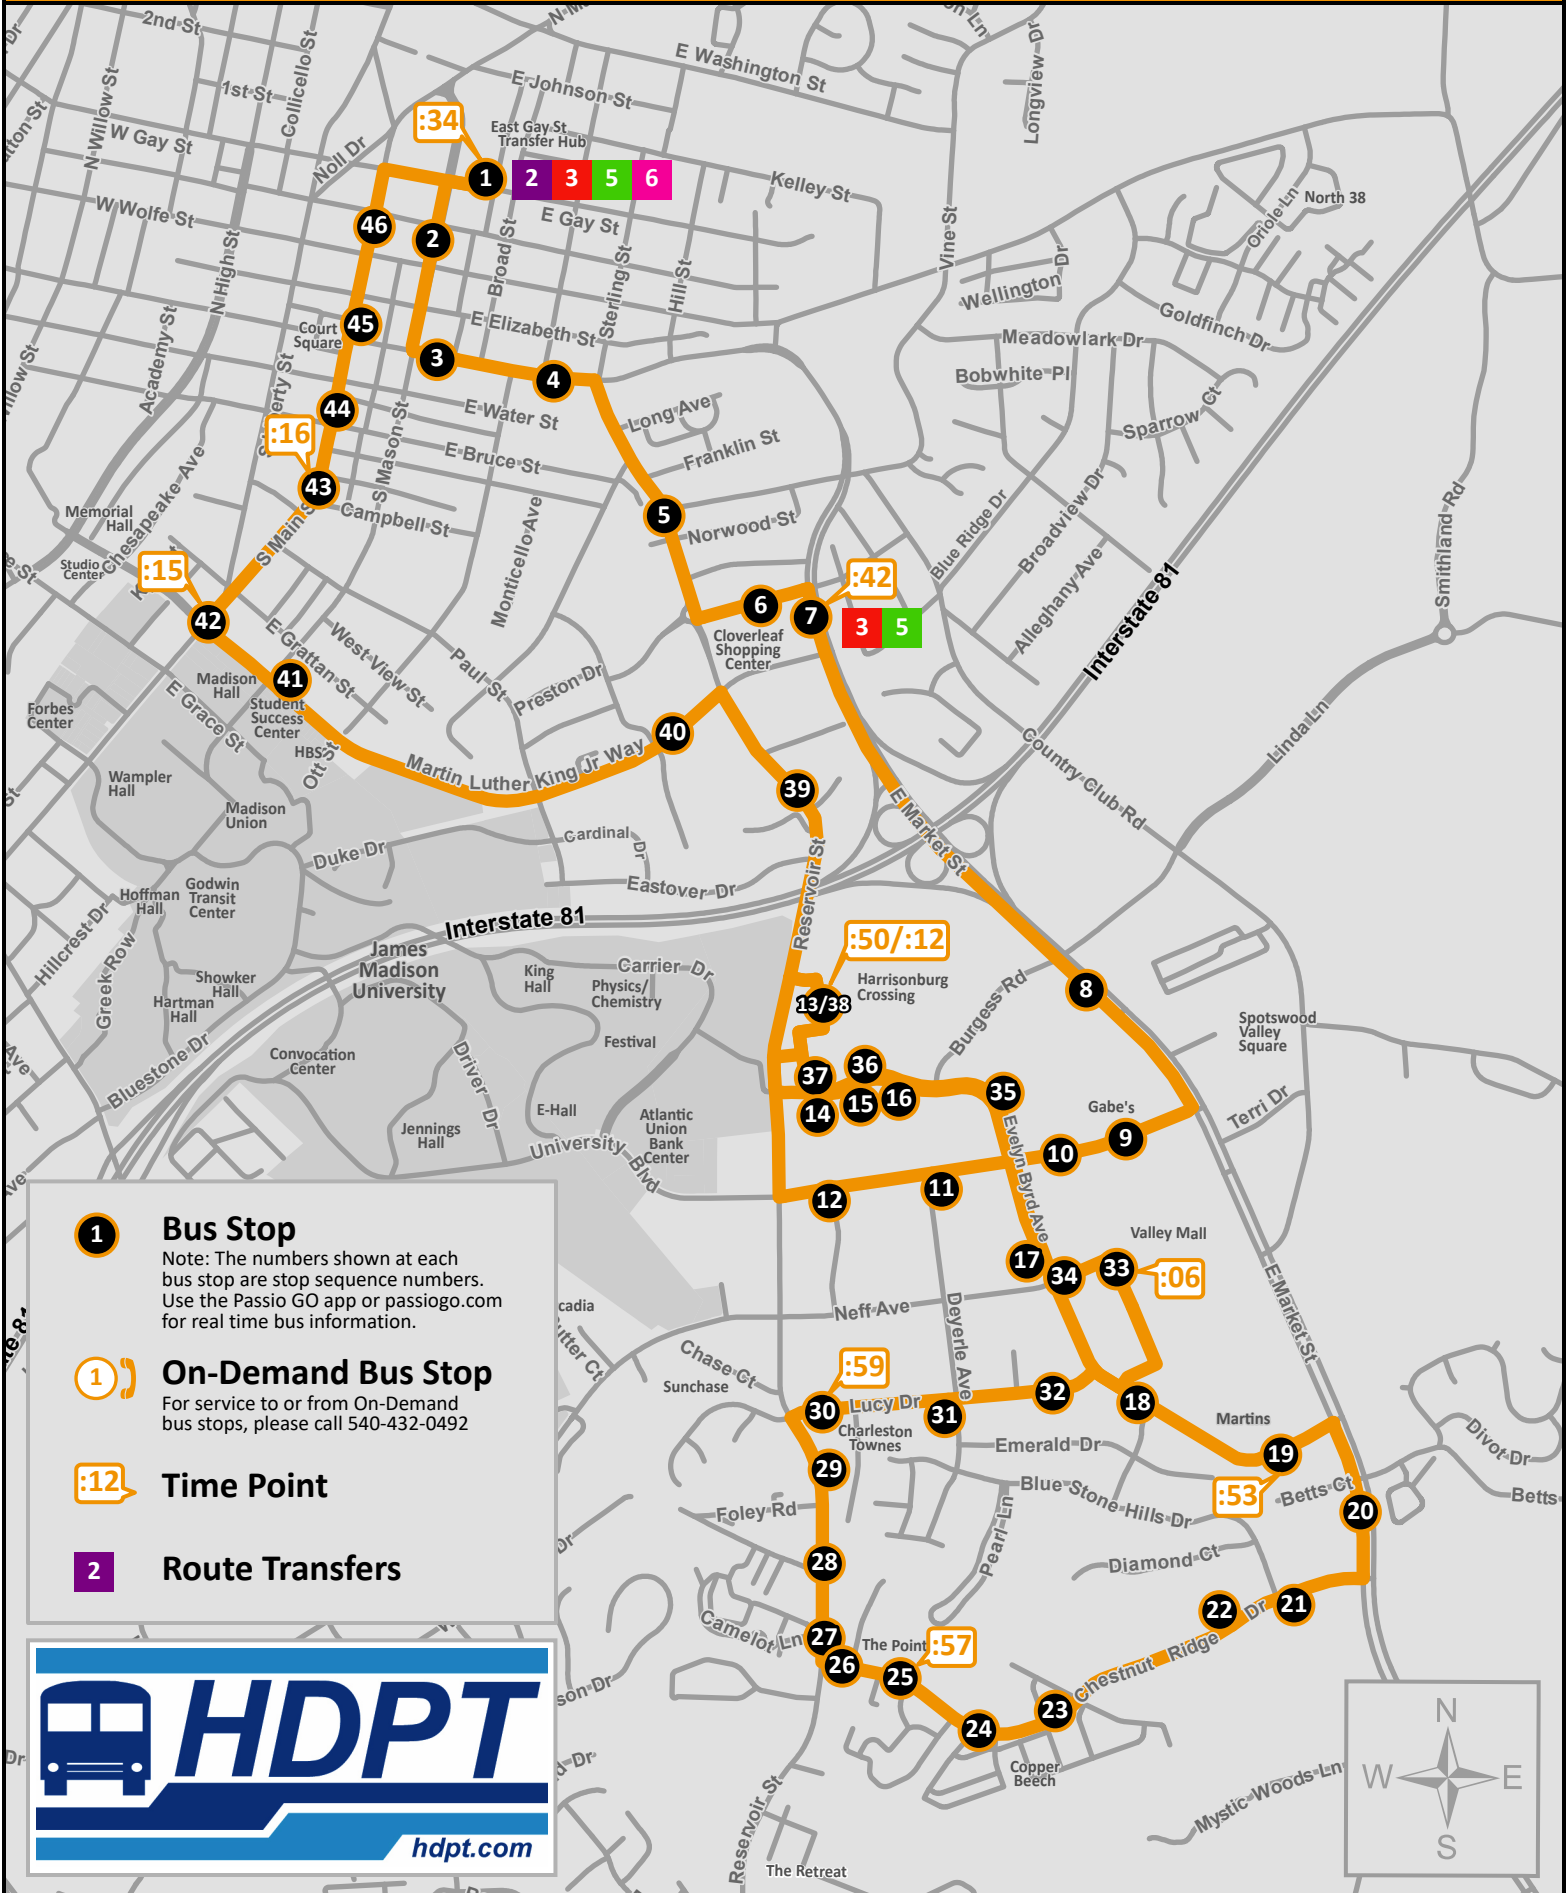

ROUTE 1

Hours of Operation
Weekdays: 6:34 am - 6:20 pm
Saturday: 8:34 am - 5:20 pm

- **1** **Bus Stop**
  Note: The numbers shown at each bus stop are stop sequence numbers. Use the Passio GO app or passio.go.com for real time bus information.
- **1** **On-Demand Bus Stop**
  For service to or from On-Demand bus stops, please call 540-432-0492
- **:12** **Time Point**
- **2** **Route Transfers**