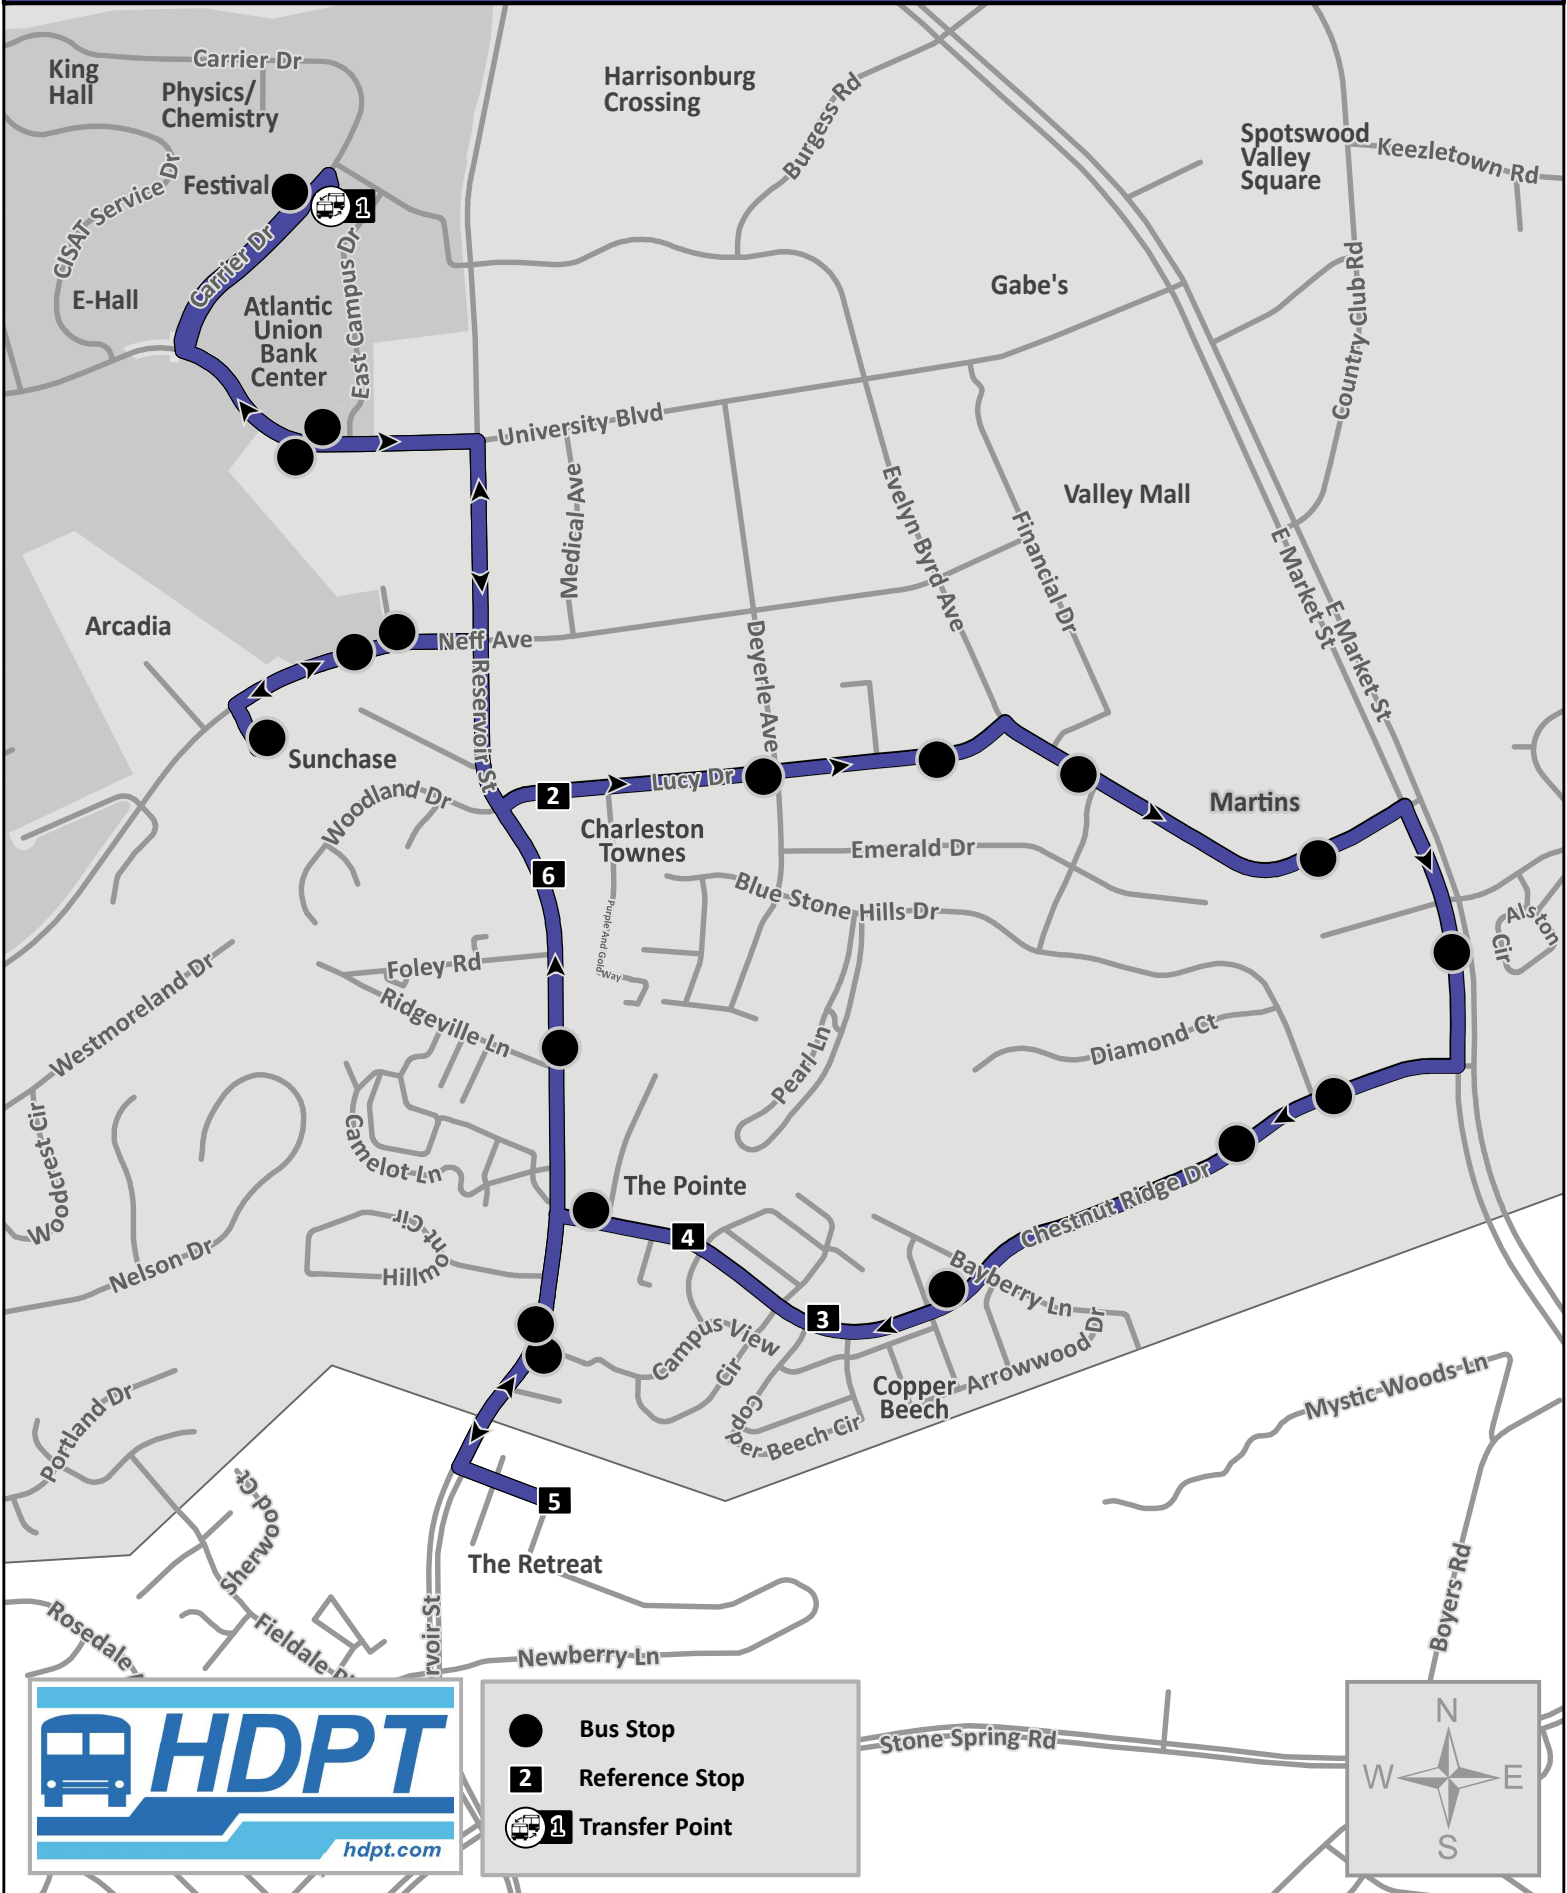

BLUE & PURPLE LINE

Hours of Operation
Monday - Friday: 7:00 am - 6:40 pm

-  Bus Stop
-  Reference Stop
-  Transfer Point

HDPT
hdpt.com

BLUE & PURPLE LINE

Festival 1 Departs	Sunchase 2	Charleston Townes 3	Across from Martin's 4	The Pointe 5	Redpoint 6	Festival 1 Arrives	Hours of Operation:
7:00 AM	7:05 AM	7:08 AM	7:10 AM	7:14 AM	7:17 AM	7:24 AM	
7:40 AM	7:45 AM	7:48 AM	7:50 AM	7:54 AM	7:57 AM	8:04 AM	
8:20 AM	8:25 AM	8:28 AM	8:30 AM	8:34 AM	8:37 AM	8:44 AM	
9:00 AM	9:05 AM	9:08 AM	9:10 AM	9:14 AM	9:17 AM	9:24 AM	
9:40 AM	9:45 AM	9:48 AM	9:50 AM	9:54 AM	9:57 AM	10:04 AM	
10:20 AM	10:25 AM	10:28 AM	10:30 AM	10:34 AM	10:37 AM	10:44 AM	
11:00 AM	11:05 AM	11:08 AM	11:10 AM	11:14 AM	11:17 AM	11:24 AM	
11:40 AM	11:45 AM	11:48 AM	11:50 AM	11:54 AM	11:57 AM	12:04 PM	
12:20 PM	12:25 PM	12:28 PM	12:30 PM	12:34 PM	12:37 PM	12:44 PM	FOR WEEKEND & NIGHT SERVICE, SEE GOLD LINE.
1:00 PM	1:05 PM	1:08 PM	1:10 PM	1:14 PM	1:17 PM	1:24 PM	
1:40 PM	1:45 PM	1:48 PM	1:50 PM	1:54 PM	1:57 PM	2:04 PM	
2:20 PM	2:25 PM	2:28 PM	2:30 PM	2:34 PM	2:37 PM	2:44 PM	
3:00 PM	3:05 PM	3:08 PM	3:10 PM	3:14 PM	3:17 PM	3:24 PM	
3:40 PM	3:45 PM	3:48 PM	3:50 PM	3:54 PM	3:57 PM	4:04 PM	
4:20 PM	4:25 PM	4:28 PM	4:30 PM	4:34 PM	4:37 PM	4:44 PM	
5:00 PM	5:05 PM	5:08 PM	5:10 PM	5:14 PM	5:17 PM	5:24 PM	
5:40 PM	5:45 PM	5:48 PM	5:50 PM	5:54 PM	5:57 PM	6:04 PM	
6:20 PM	6:25 PM	6:28 PM	6:30 PM	6:34 PM	6:37 PM	6:44 PM	