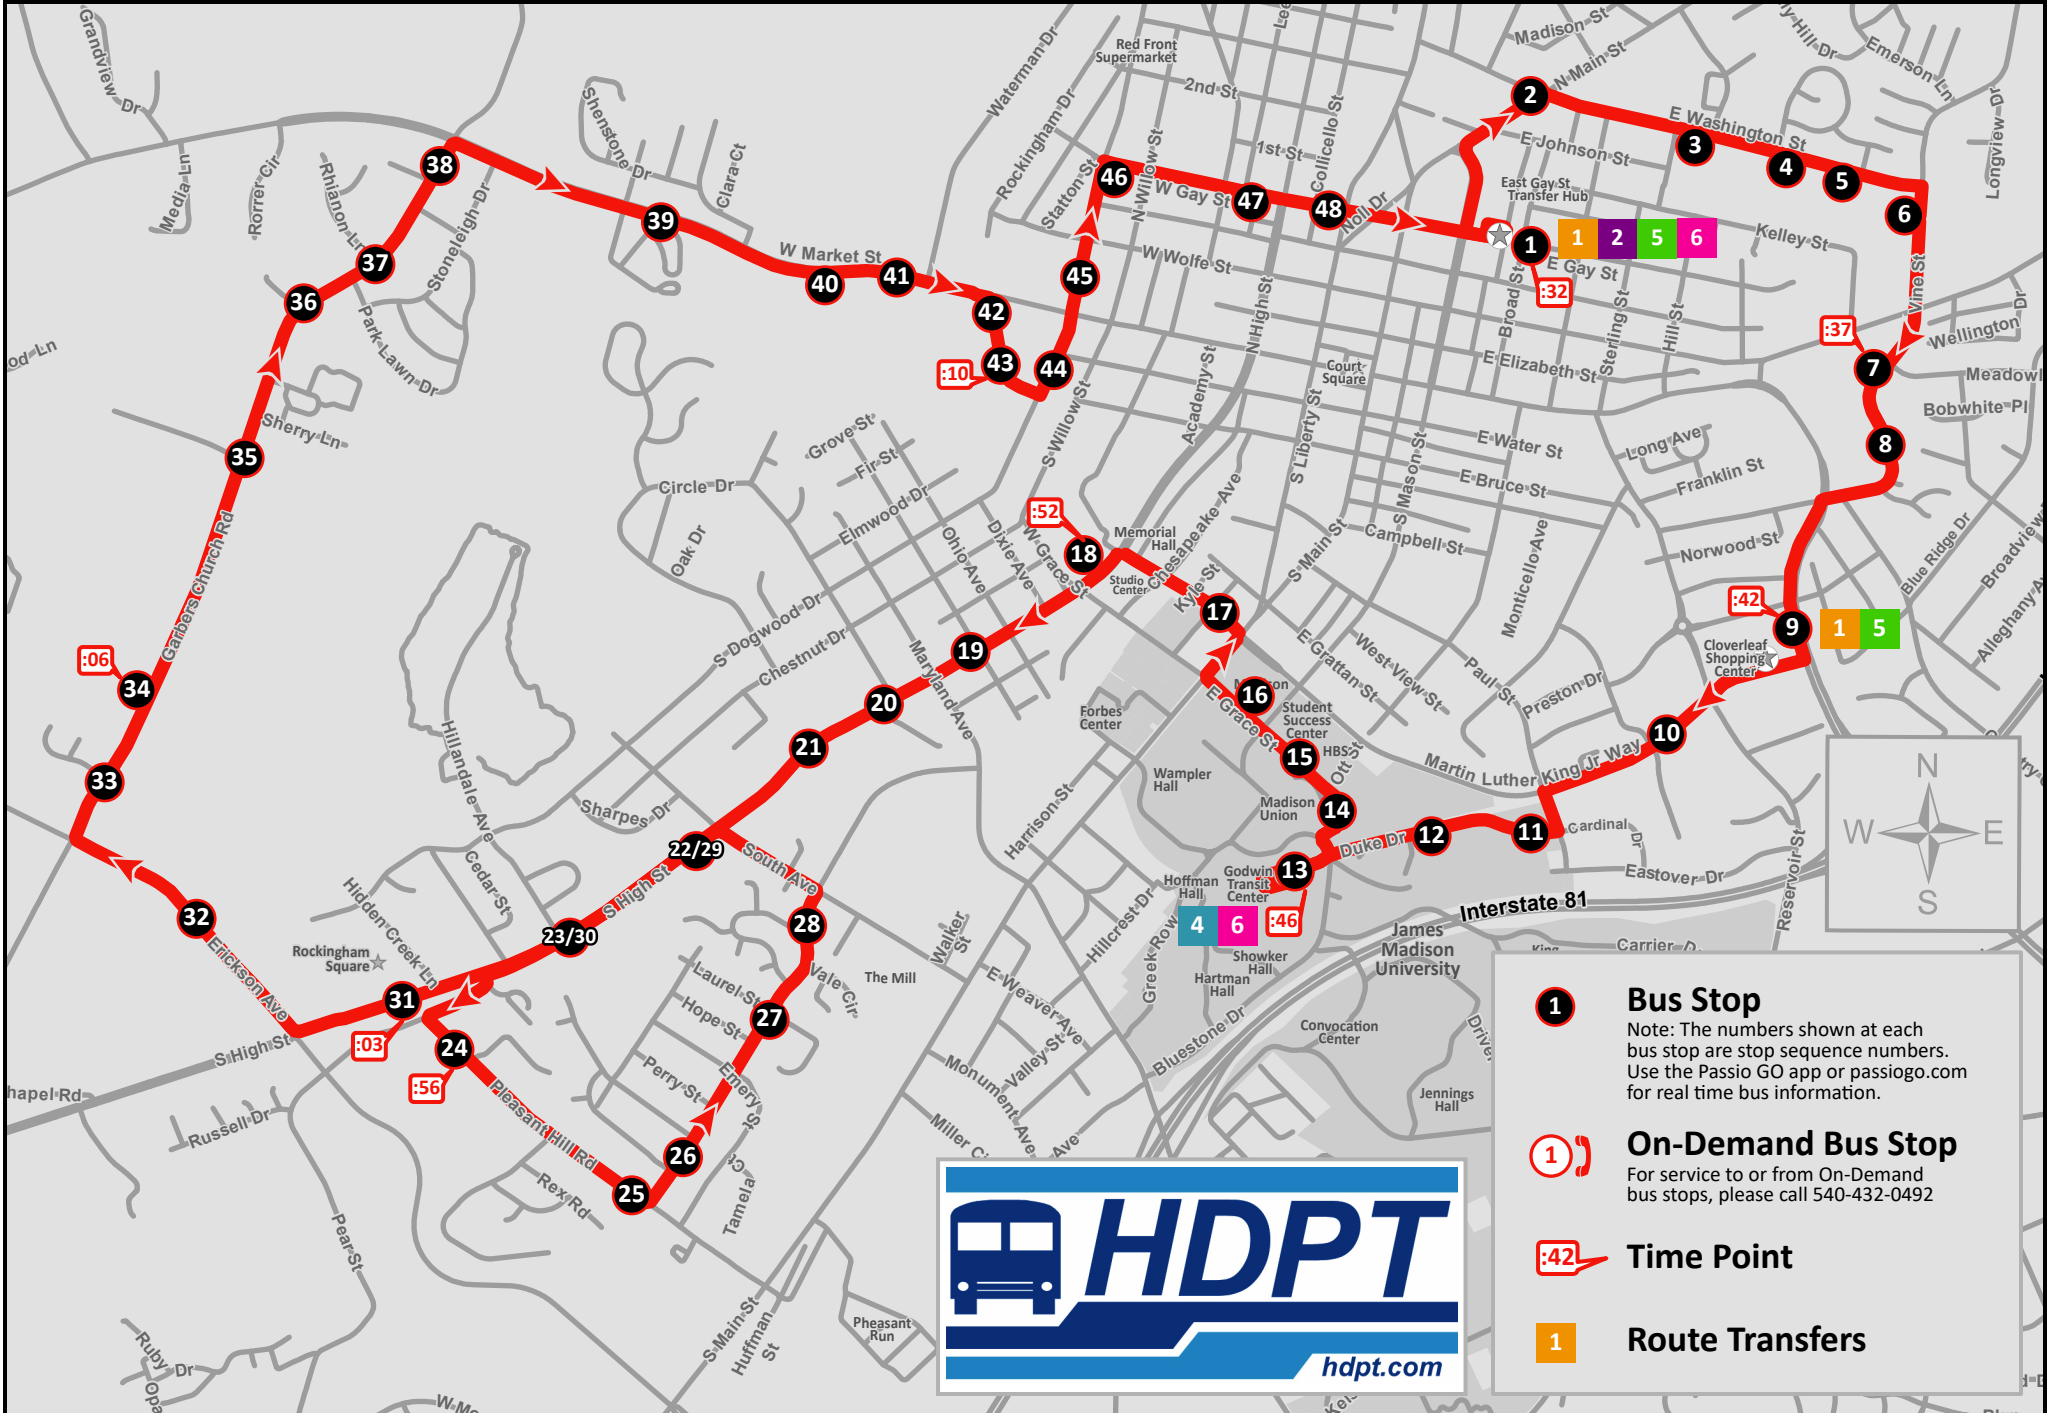

# Route 3

	E. Gay St. Transfer Hub 1 1,2,5,6 Departs	Vine St. at Meadowlark 2	Cloverleaf Shop. Ctr. 3 1,5	GTC 4 4,6	Memorial Hall 5	Auction House 6	Rockingham Square 7	HHS 8 At Stop Light 2:06	Westover Park 9	E. Gay St. Transfer Hub 1 Arrives
	6:32	6:37	6:42	6:46	6:52	6:56	7:03	7:06	7:10	7:15
	7:32	7:37	7:42	7:46	7:52	7:56	8:03	8:06	8:10	8:15
SATURDAY SERVICE TIMES	8:32	8:37	8:42	8:46	8:52	8:56	9:03	9:06	9:10	9:15
	9:32	9:37	9:42	9:46	9:52	9:56	10:03	10:06	10:10	10:15
	10:32	10:37	10:42	10:46	10:52	10:56	11:03	11:06	11:10	11:15
	11:32	11:37	11:42	11:46	11:52	11:56	12:03	12:06	12:10	12:15
	12:32	12:37	12:42	12:46	12:52	12:56	1:03	1:06	1:10	1:15
	1:32	1:37	1:42	1:46	1:52	1:56	2:03	2:06	2:10	2:15
	2:32	2:37	2:42	2:46	2:52	2:56	3:03	3:06	3:10	3:15
	3:32	3:37	3:42	3:46	3:52	3:56	4:03	4:06	4:10	4:15
	4:32	4:37	4:42	4:46	4:52	4:56	5:03	5:06	5:10	5:15
	5:32	5:37	5:42	5:46	5:52	5:56	6:03	6:06	6:10	6:15

# ROUTE 3

Hours of Operation  
Weekdays: 6:32 am - 6:15 pm  
Saturday: 8:32 am - 5:15 pm

- 1** **Bus Stop**  
Note: The numbers shown at each bus stop are stop sequence numbers. Use the Passio GO app or passio.go.com for real time bus information.
- 1** **On-Demand Bus Stop**  
For service to or from On-Demand bus stops, please call 540-432-0492
- :42** **Time Point**
- 1** **Route Transfers**