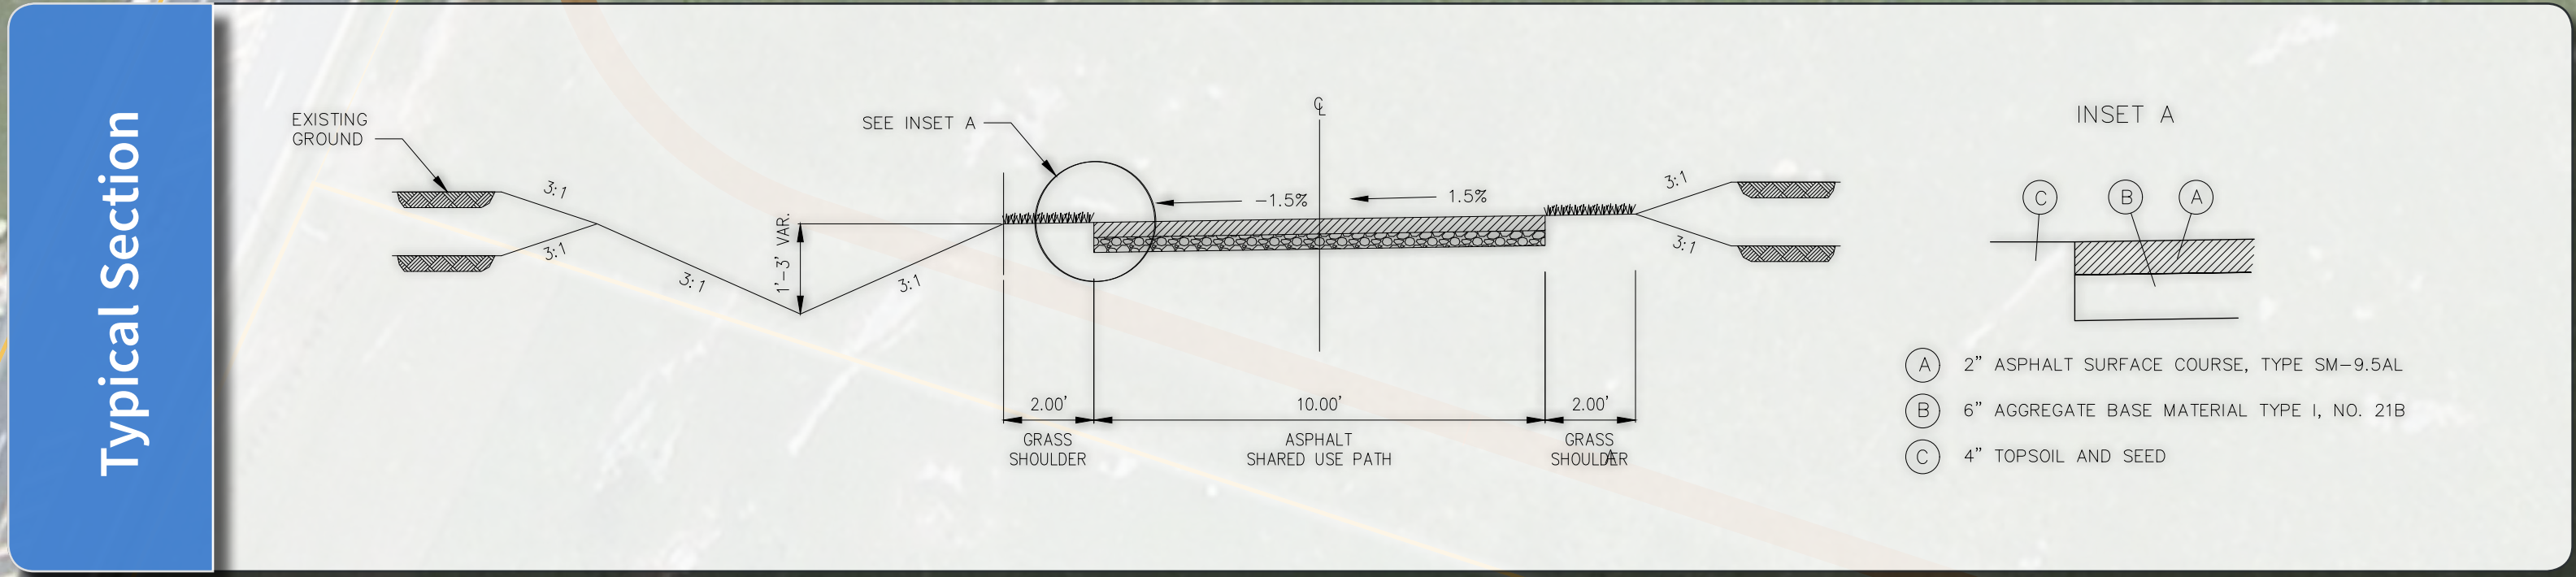

GARBERS CHURCH ROAD • SHARED USE PATH

CITY OF HARRISONBURG

Public Meeting • November 9, 2017

1A

- LEGEND**
- 10' Shared Use Path
 - Property Lines
 - - - Limit of Disturbance

Source: USGS © 2016 Microsoft Corporation