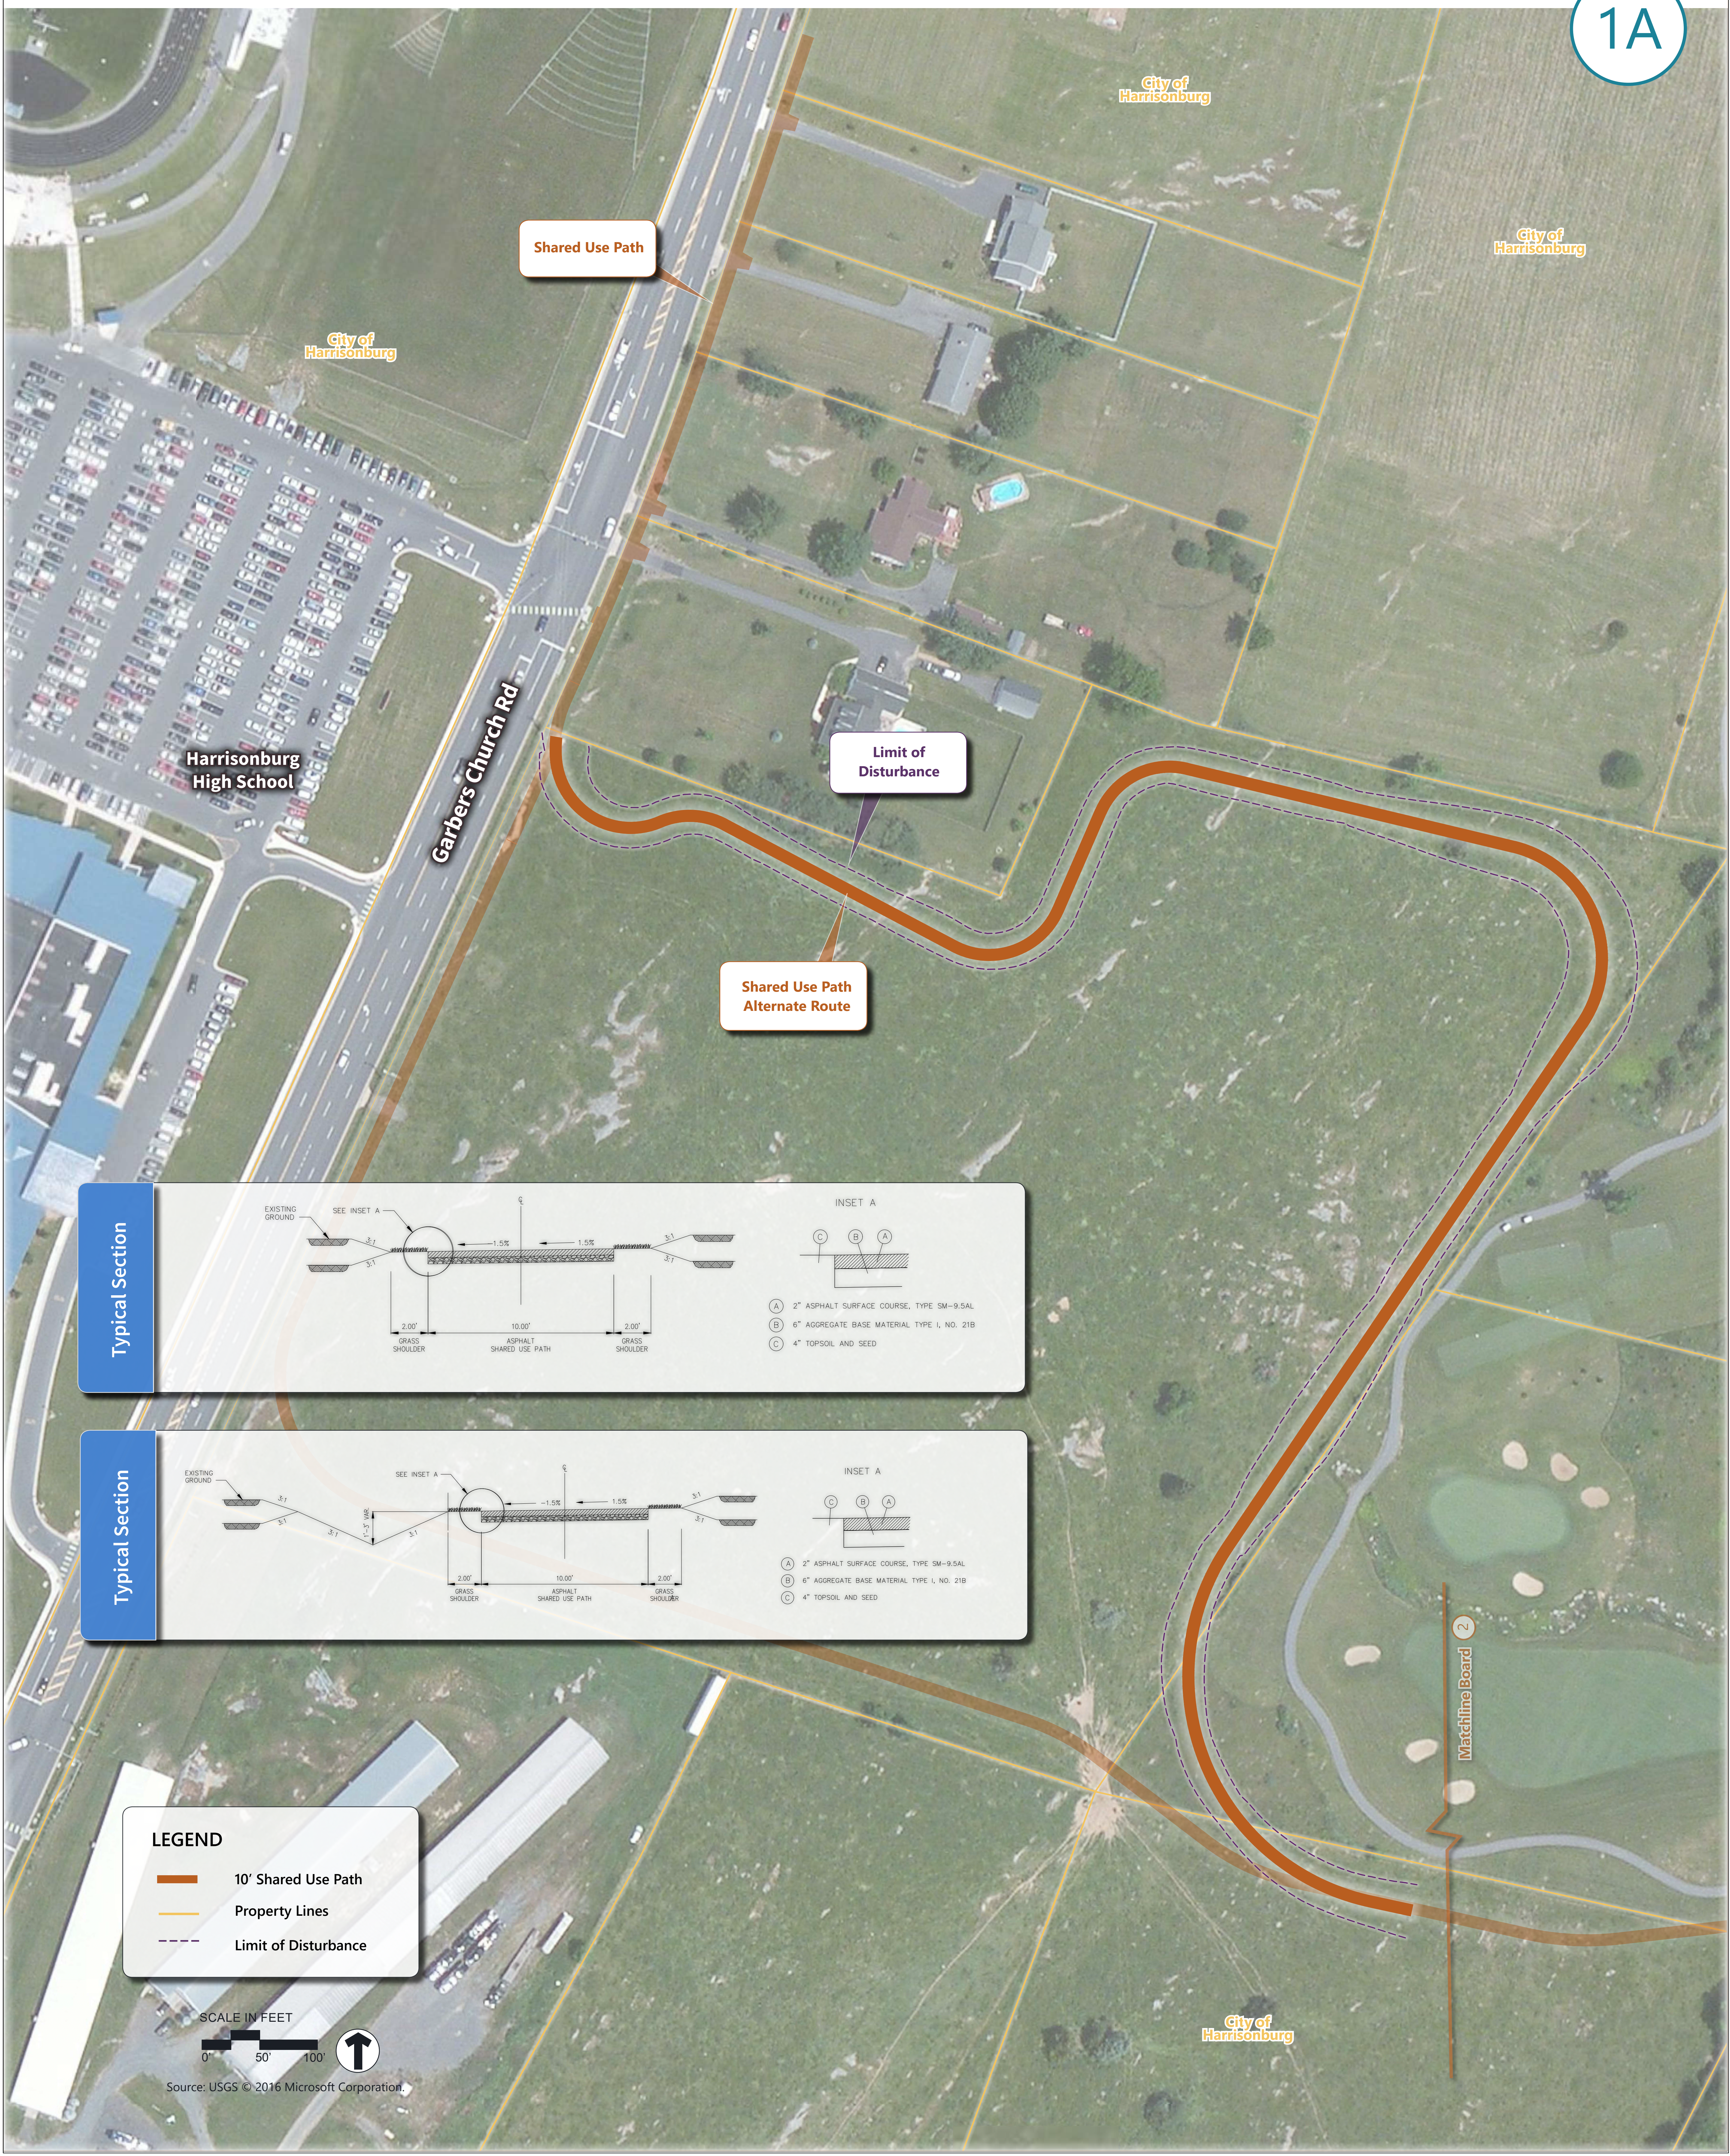

GARBERS CHURCH ROAD • SHARED USE PATH

CITY OF HARRISONBURG

Public Meeting • November 9, 2017

1A

- LEGEND**
- 10' Shared Use Path
 - Property Lines
 - - - Limit of Disturbance

Source: USGS © 2016 Microsoft Corporation

Matchline Board 2

City of Harrisonburg