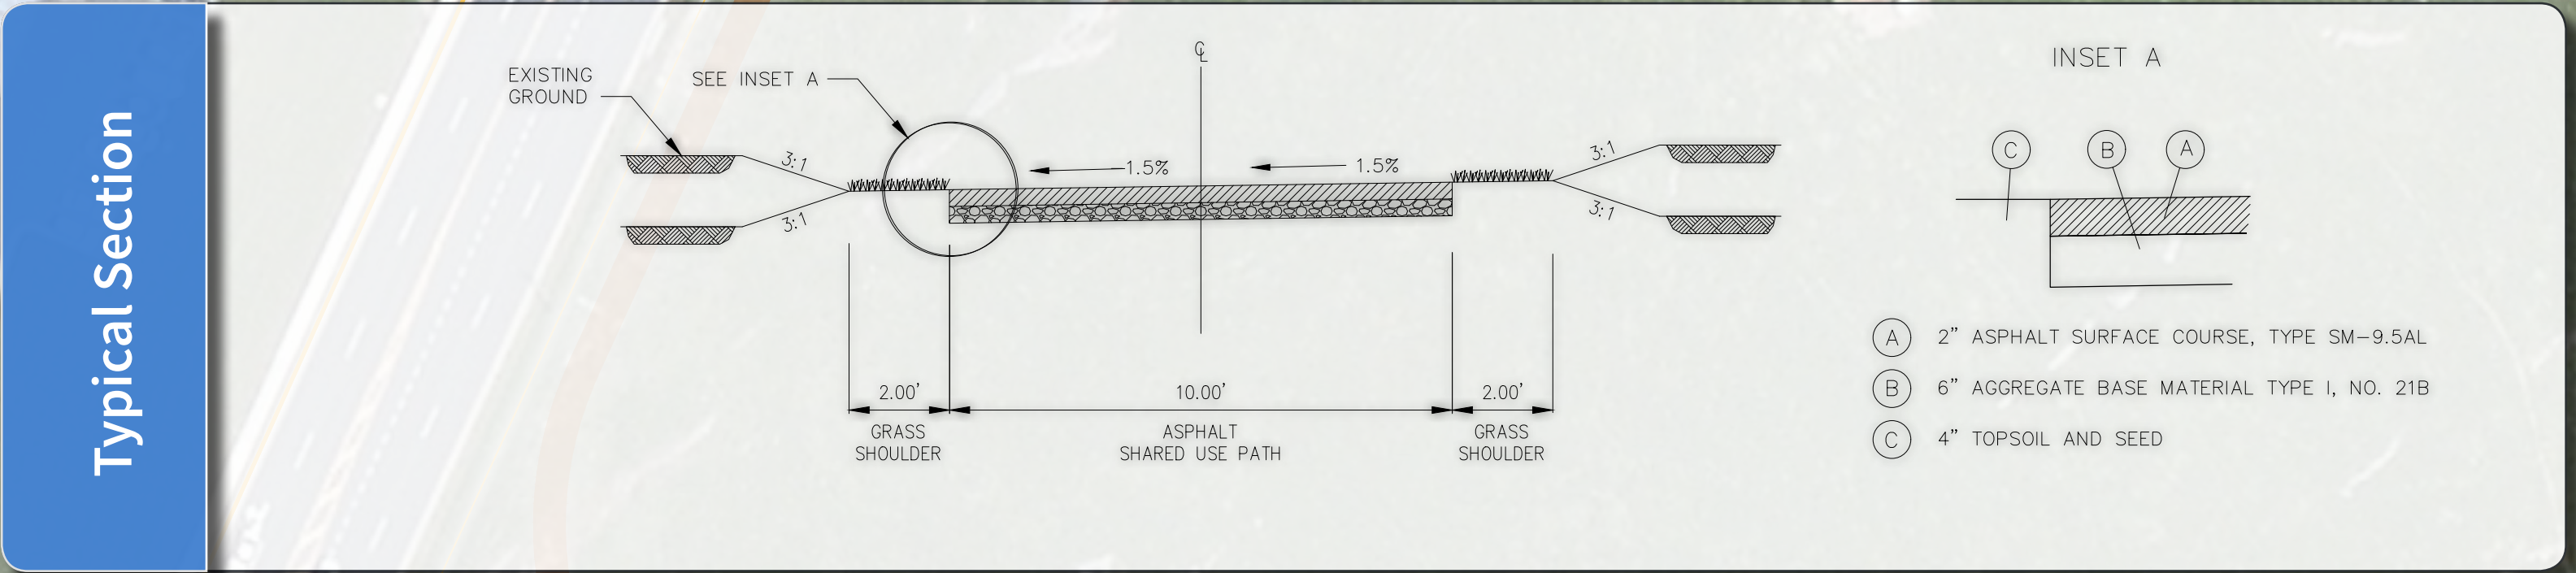

GARBERS CHURCH ROAD • SHARED USE PATH

CITY OF HARRISONBURG

Public Meeting • November 9, 2017

1A

- LEGEND**
- 10' Shared Use Path
 - Property Lines
 - - - Limit of Disturbance

Source: USGS © 2016 Microsoft Corporation