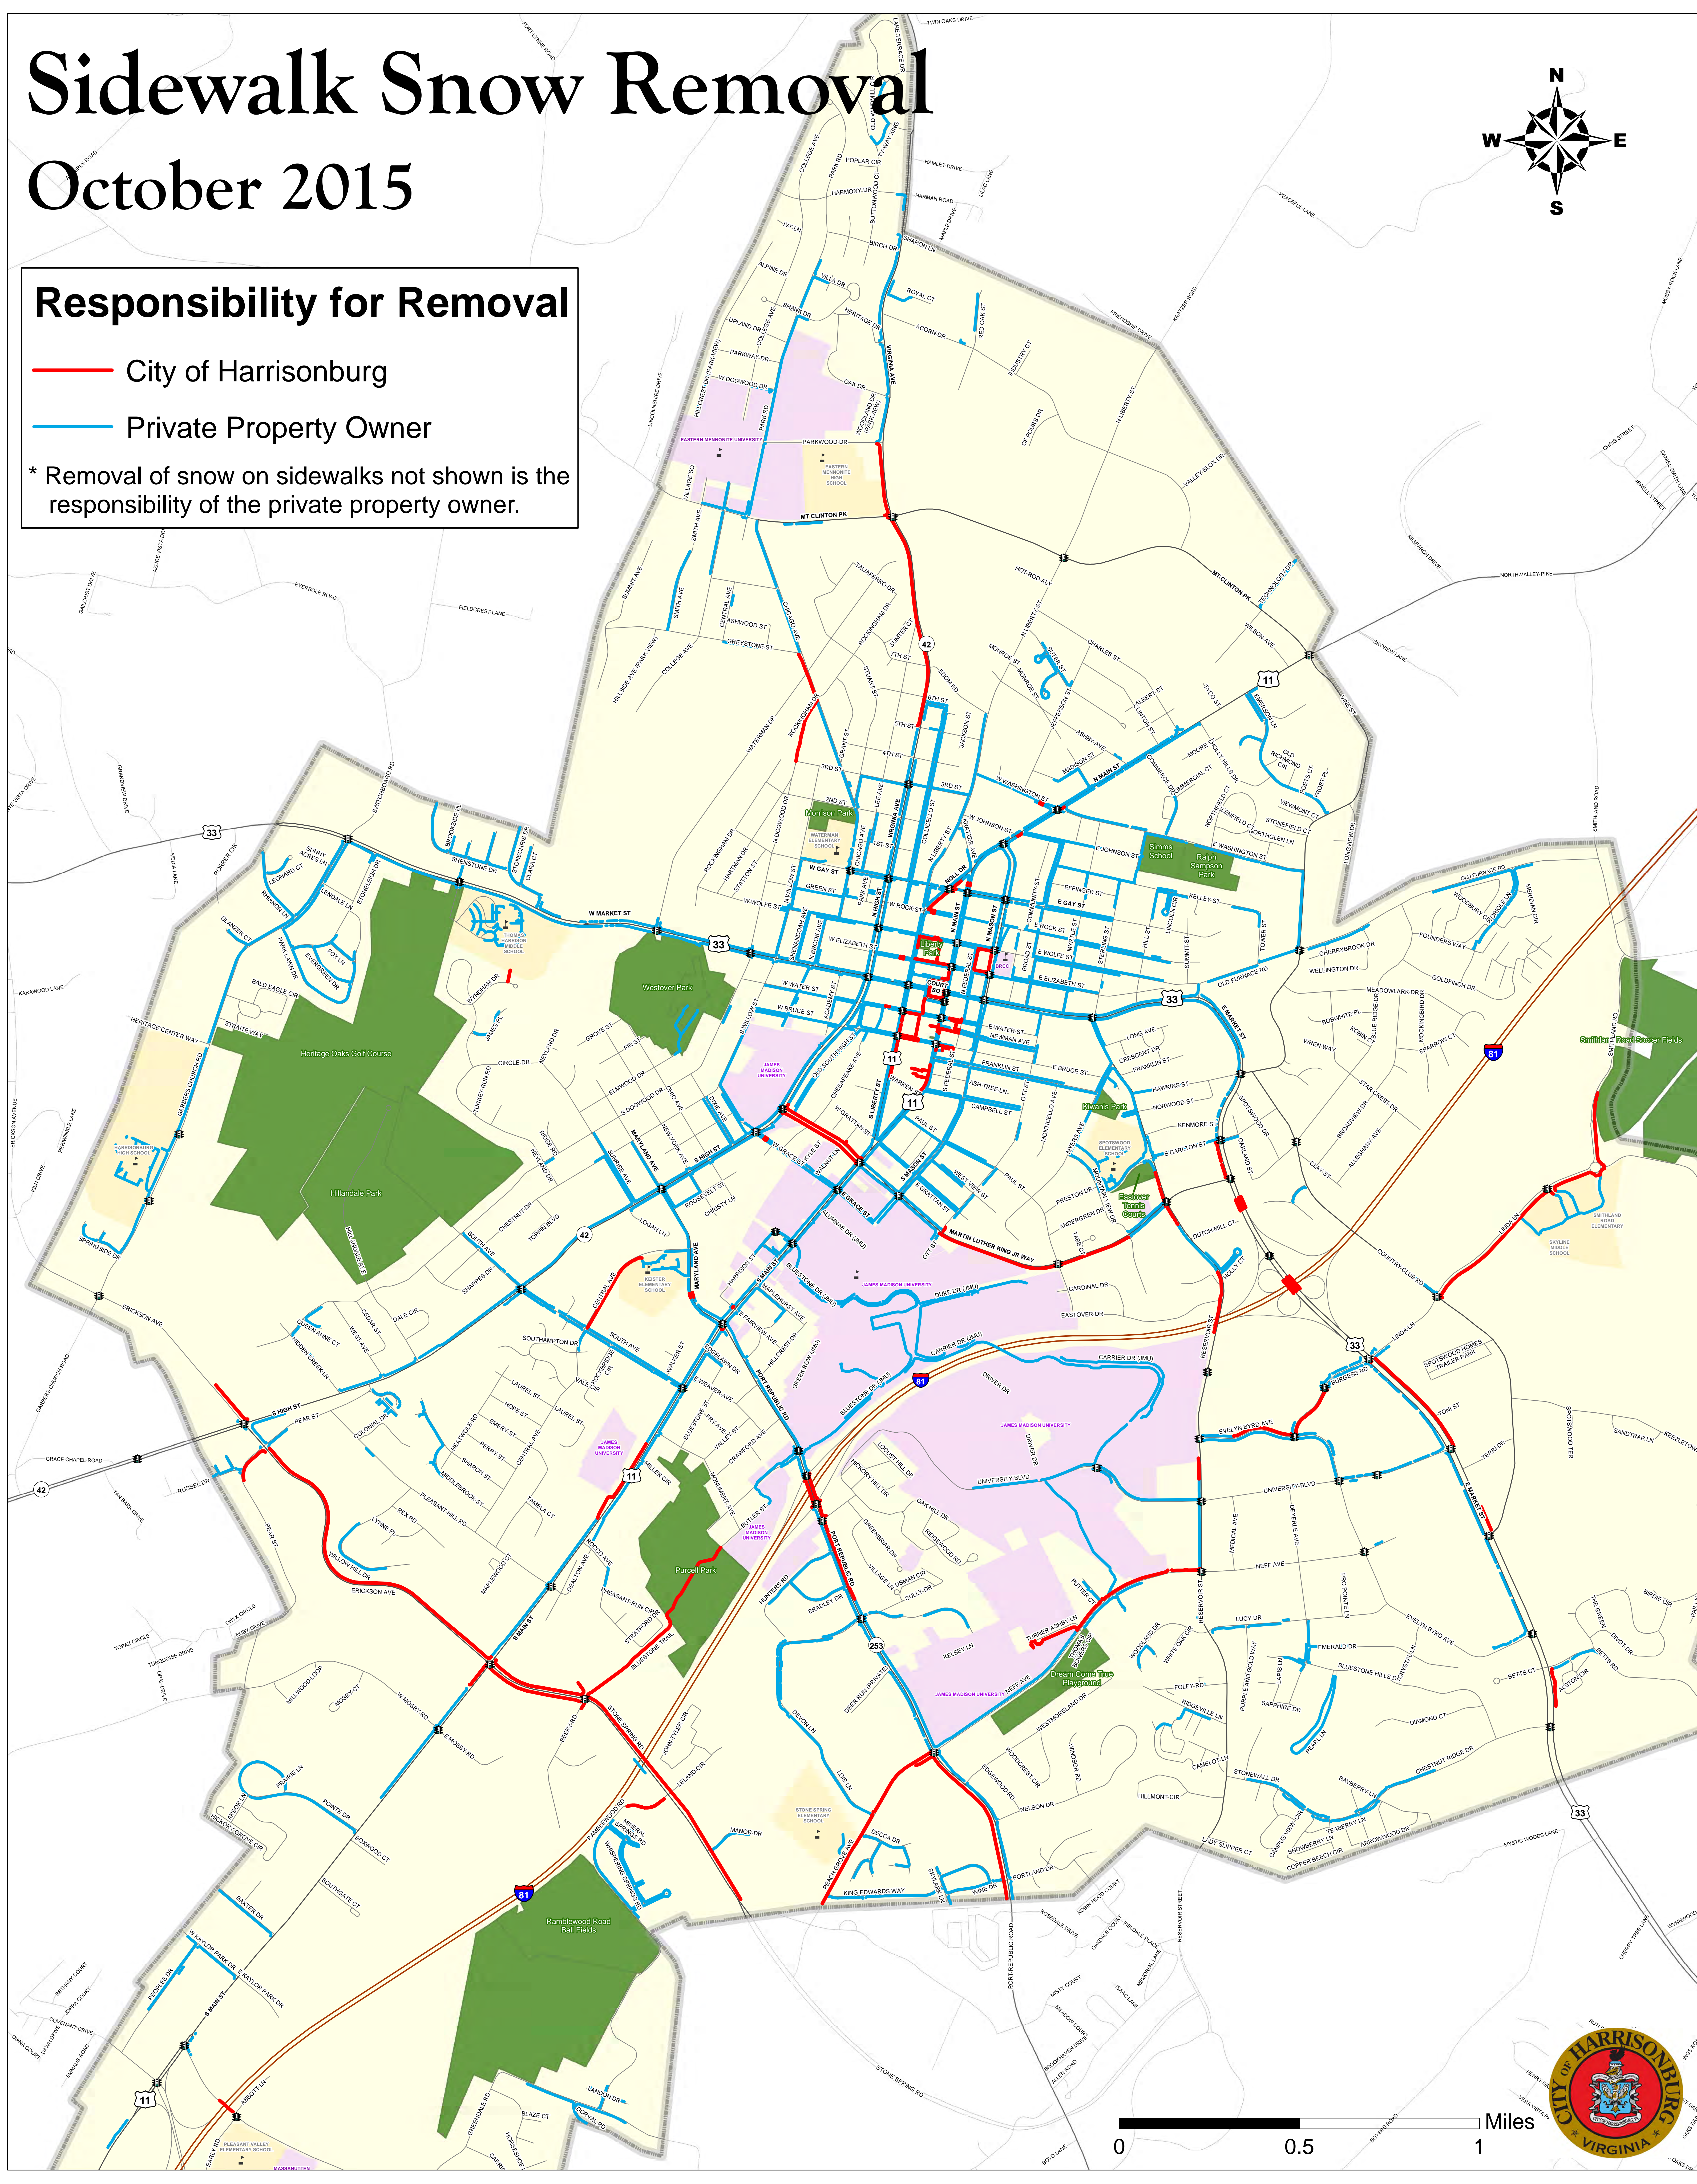

Sidewalk Snow Removal

October 2015

Responsibility for Removal

— City of Harrisonburg

— Private Property Owner

* Removal of snow on sidewalks not shown is the responsibility of the private property owner.

0 0.5 1 Miles