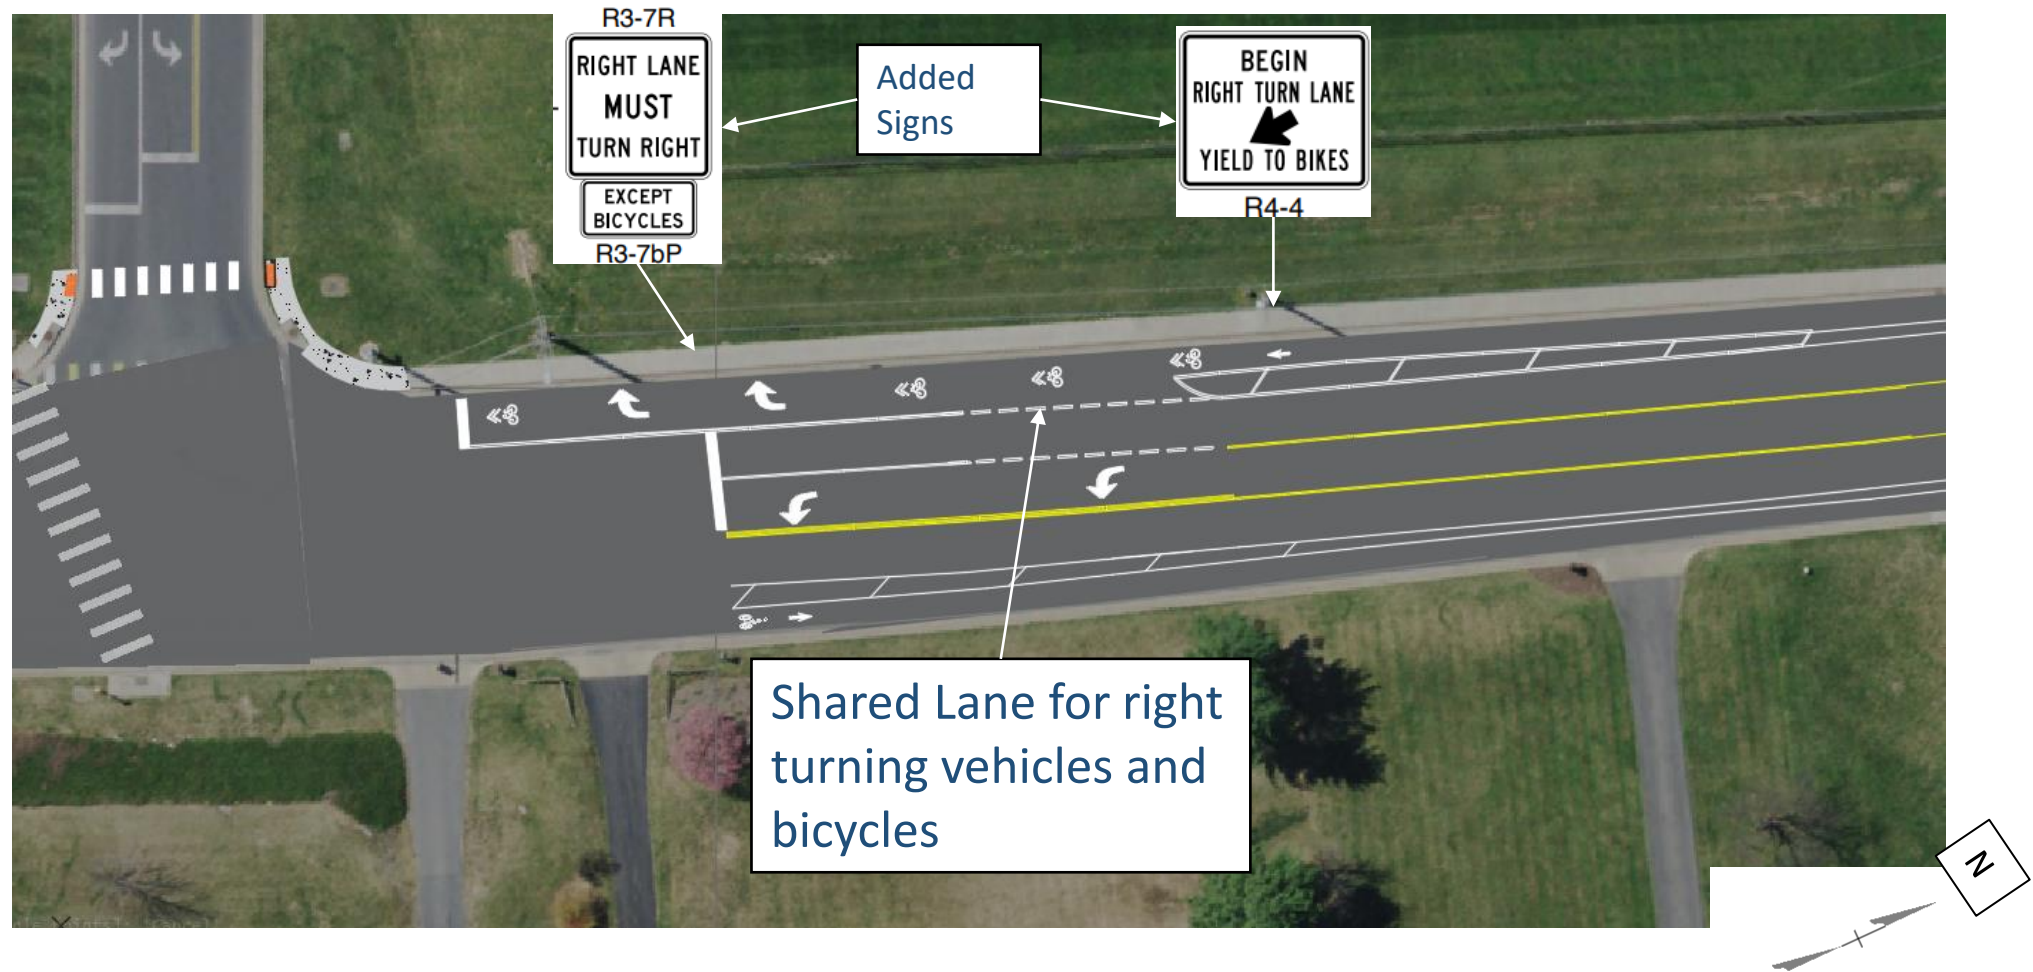

Garbers Church Road at BSES

Add Pedestrian
Refuge Island
Markings

Variable width bike lanes,
widen with road up to 6',
buffers up to 5'

Dedicated Right
Turn lane to be
Removed

Garbers Church Road at HHS North Entrance

Garbers Church Road at HHS Bus Loop

New lane configuration

N

Garbers Church Road at Erickson Avenue